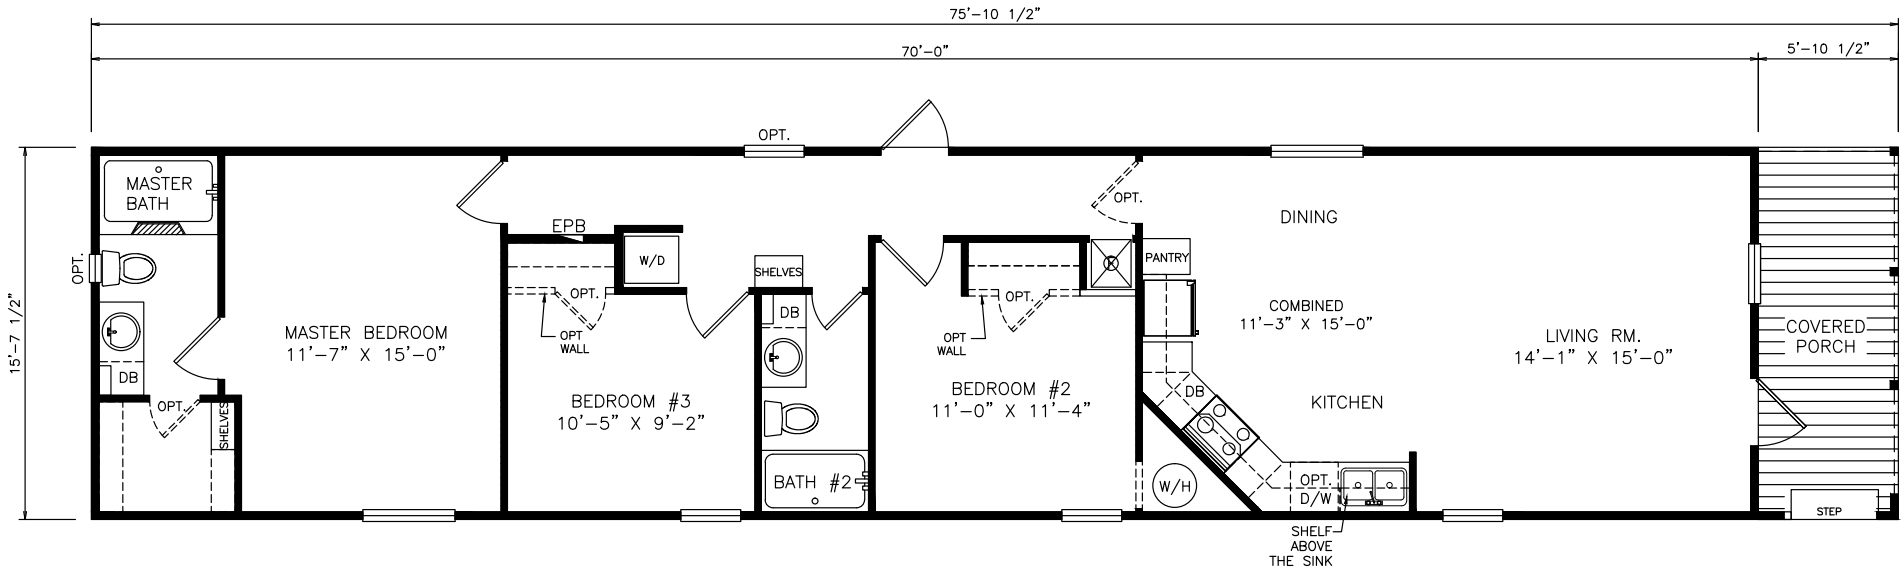

Fruitdale

Classic Series - Single Section

1,193 SQ. FT. (Approximate) 3 Bedrooms, 2 Baths

Last Updated: 6-9-21

MOBILE HOMES ON MAIN
 8355 E. Main Street
 Mesa, AZ 85207

MobileHomesOnMain.com | 1-800-750-8796