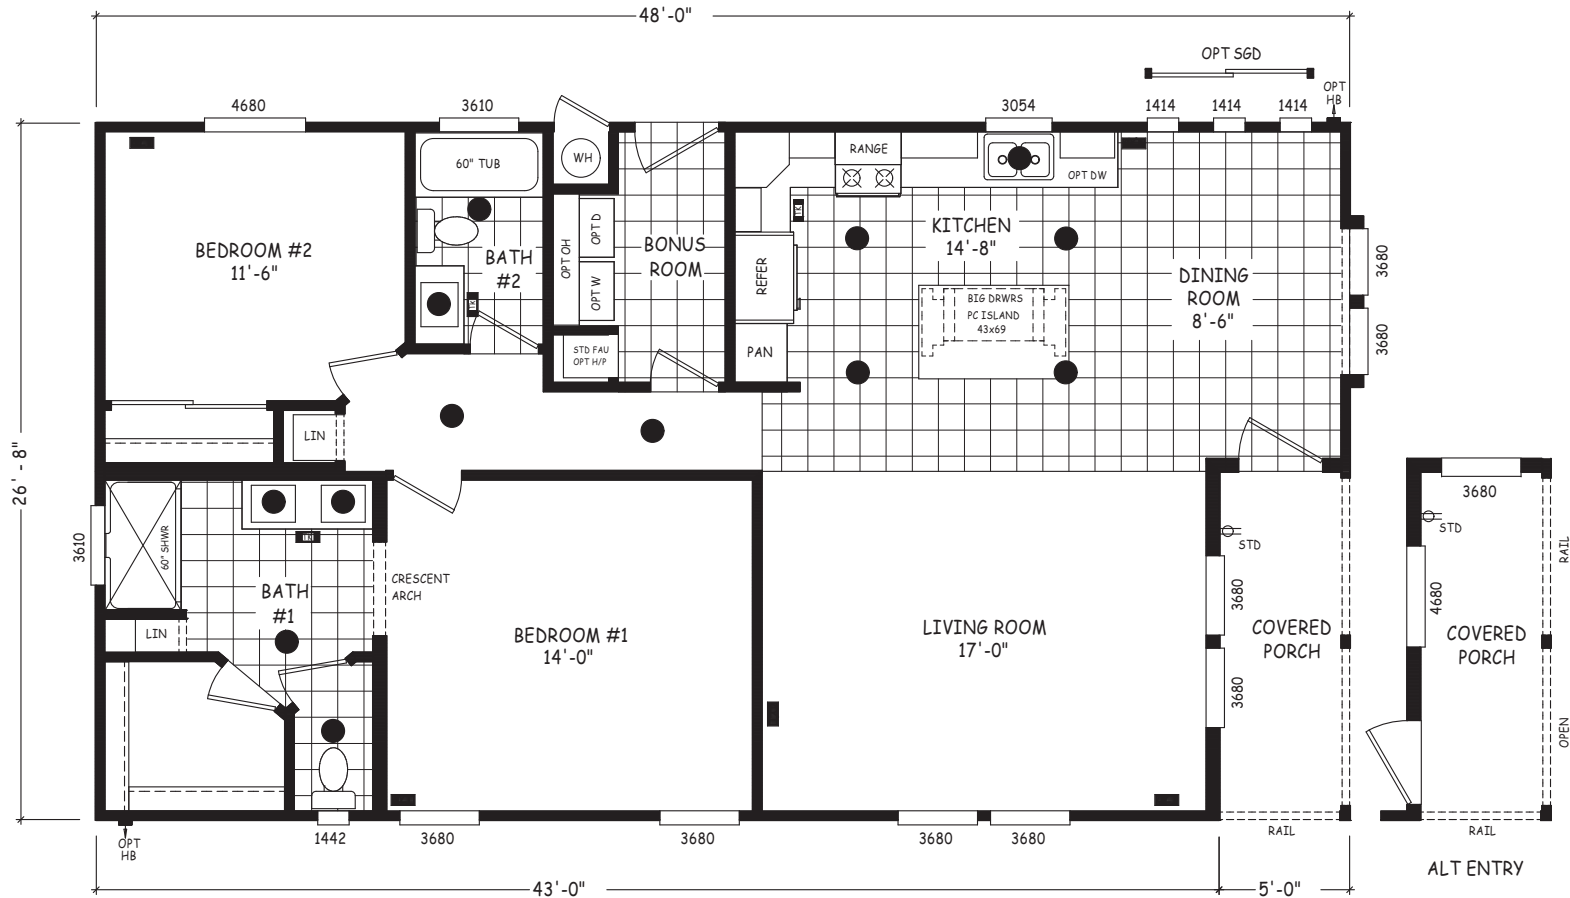

Ferron

Pinnacle Series

1,280 SQ. FT. (Approximate) 2 Bedroom, 2 Bath

Last Updated: 12-7-23

MOBILE HOMES ON MAIN
8355 E. Main Street
Mesa, AZ 85207

MobileHomesOnMain.com | 1-800-750-8796

IMPORTANT: Alta Cima Corp reserves the right to modify, cancel or substitute products or features of this event at any time without prior notice or obligation. Pictures and other promotional materials are representative and may depict or contain floor plans, square footages, elevations, options, upgrades, extra design features, decorations, floor coverings, specialty light fixtures, custom paint and wall coverings, window treatments, landscaping, sound and alarm systems, furnishings, appliances, and other designer/decorator features and amenities that are not included as part of the home and/or may not be available at all locations. Home, pricing and community information is subject to change, and homes to prior sale, at any time without notice or obligation. ©2020 Alta Cima Corp. All rights reserved.