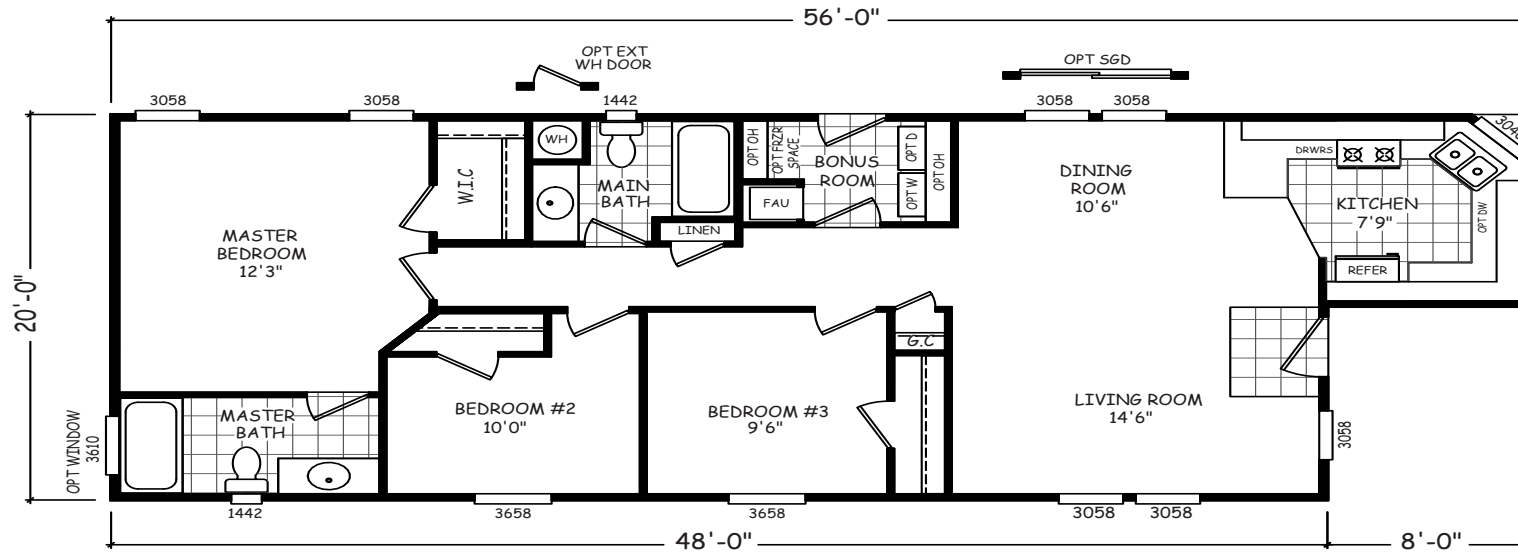

Fernwood

GS Series

1,037 SQ. FT. (Approximate) 3 Bedroom, 2 Bath

Last Updated: 10-30-20

MOBILE HOMES ON MAIN
8355 E. Main Street
Mesa, AZ 85207

MobileHomesOnMain.com | 1-800-750-8796

IMPORTANT: Alta Cima Corp reserves the right to modify, cancel or substitute products or features of this event at any time without prior notice or obligation. Pictures and other promotional materials are representative and may depict or contain floor plans, square footages, elevations, options, upgrades, extra design features, decorations, floor coverings, specialty light fixtures, custom paint and wall coverings, window treatments, landscaping, sound and alarm systems, furnishings, appliances, and other designer/decorator features and amenities that are not included as part of the home and/or may not be available at all locations. Home, pricing and community information is subject to change, and homes to prior sale, at any time without notice or obligation. ©2020 Alta Cima Corp. All rights reserved.