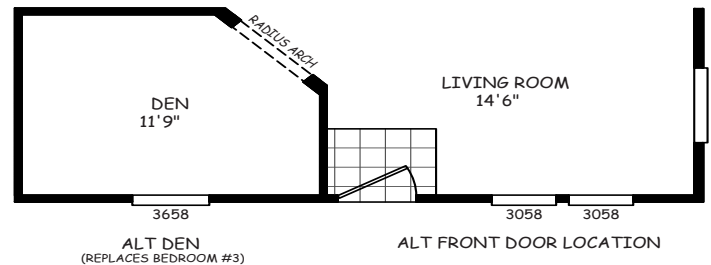

Fernwood

GS Series

1,037 SQ. FT. (Approximate) 3 Bedroom, 2 Bath

Last Updated: 10-30-20

MOBILE HOMES ON MAIN
8355 E. Main Street
Mesa, AZ 85207

MobileHomesOnMain.com | 1-800-750-8796

IMPORTANT: Alta Cima Corp reserves the right to modify, cancel or substitute products or features of this event at any time without prior notice or obligation. Pictures and other promotional materials are representative and may depict or contain floor plans, square footages, elevations, options, upgrades, extra design features, decorations, floor coverings, specialty light fixtures, custom paint and wall coverings, window treatments, landscaping, sound and alarm systems, furnishings, appliances, and other designer/decorator features and amenities that are not included as part of the home and/or may not be available at all locations. Home, pricing and community information is subject to change, and homes to prior sale, at any time without notice or obligation. ©2020 Alta Cima Corp. All rights reserved.