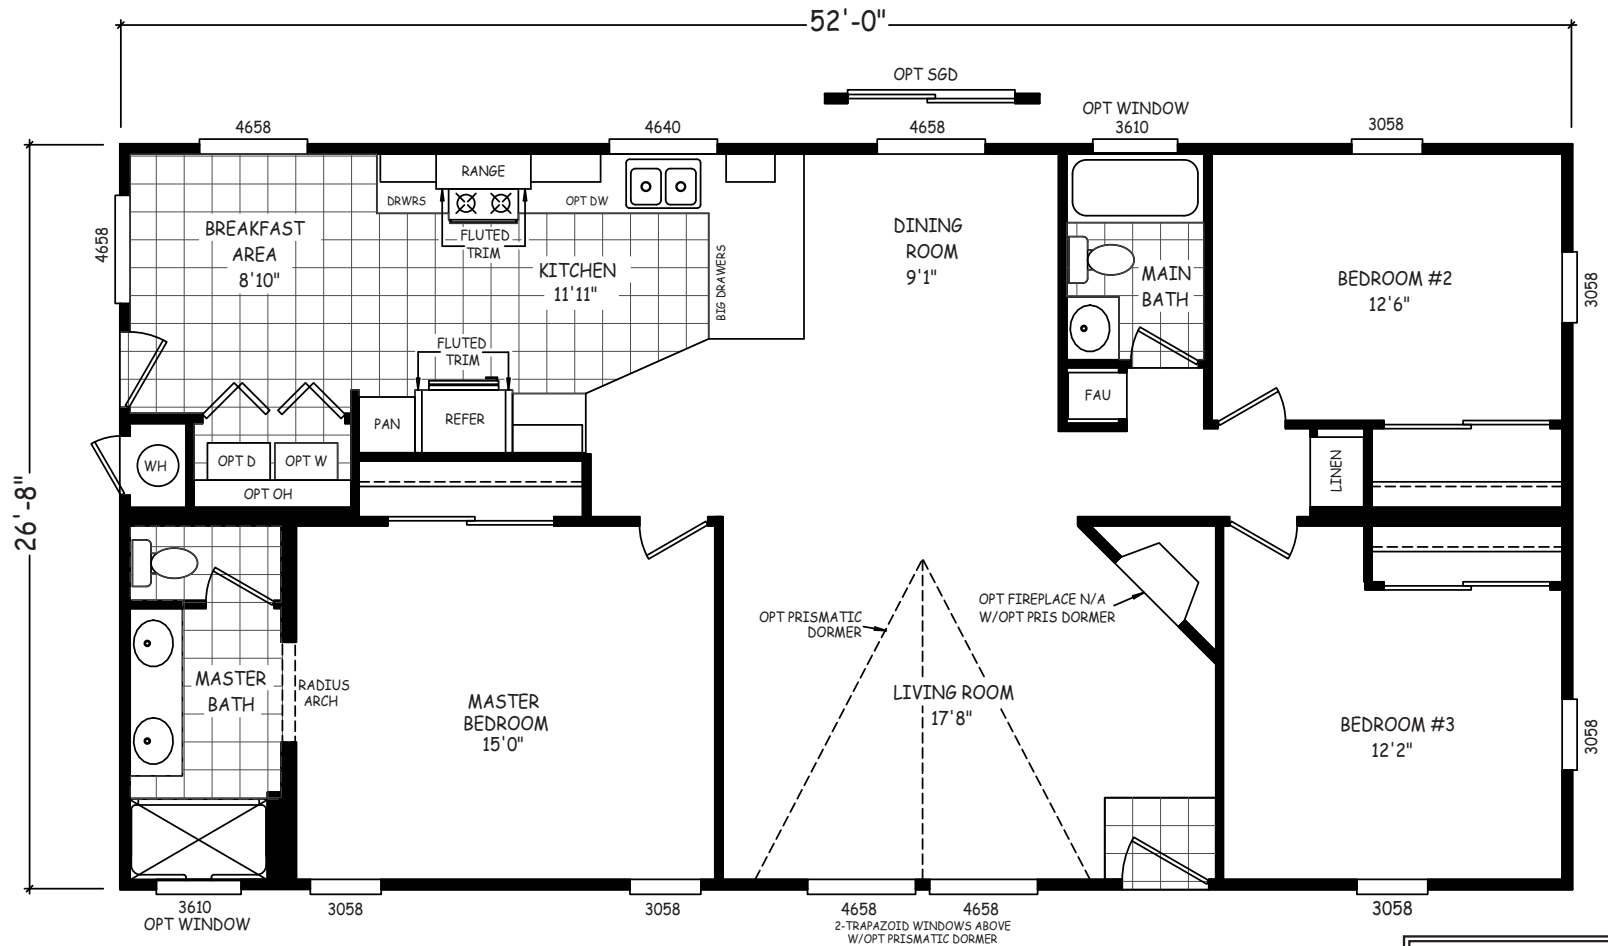

Exeter
Signature Series

Mobile Homes
ON MAIN

3 Bedroom, 2 Bath
Approx. 1,387 Sq. Ft.

1-800-750-8796

www.MobileHomesOnMain.com

1-800-750-8796

www.MobileHomesOnMain.com

I authorize Mobile Homes on Main to build my house, per this plan
X _____
Customer Signature / Date