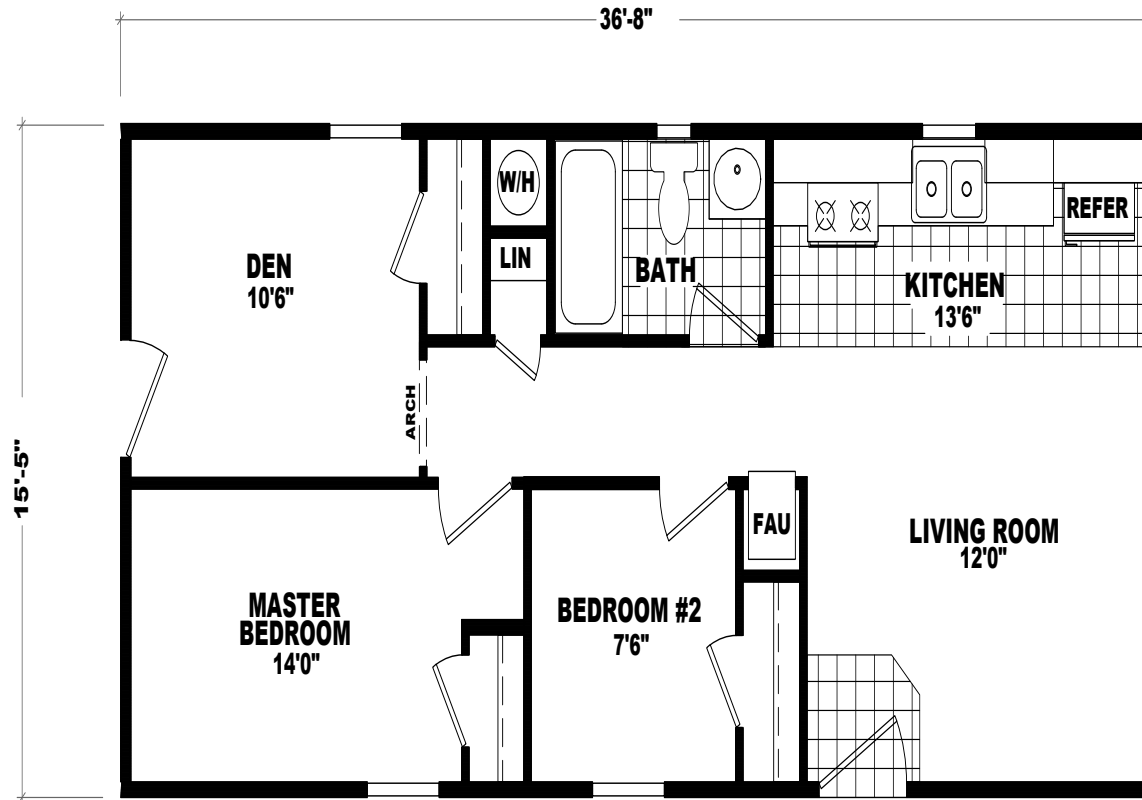

Eugenia

GS Series

565 SQ. FT. (Approximate) 2 Bedroom, 1 Bath

Last Updated: 10-27-20

MOBILE HOMES ON MAIN
8355 E. Main Street
Mesa, AZ 85207

MobileHomesOnMain.com | 1-800-750-8796

IMPORTANT: Alta Cima Corp reserves the right to modify, cancel or substitute products or features of this event at any time without prior notice or obligation. Pictures and other promotional materials are representative and may depict or contain floor plans, square footages, elevations, options, upgrades, extra design features, decorations, floor coverings, specialty light fixtures, custom paint and wall coverings, window treatments, landscaping, sound and alarm systems, furnishings, appliances, and other designer/decorator features and amenities that are not included as part of the home and/or may not be available at all locations. Home, pricing and community information is subject to change, and homes to prior sale, at any time without notice or obligation. ©2020 Alta Cima Corp. All rights reserved.