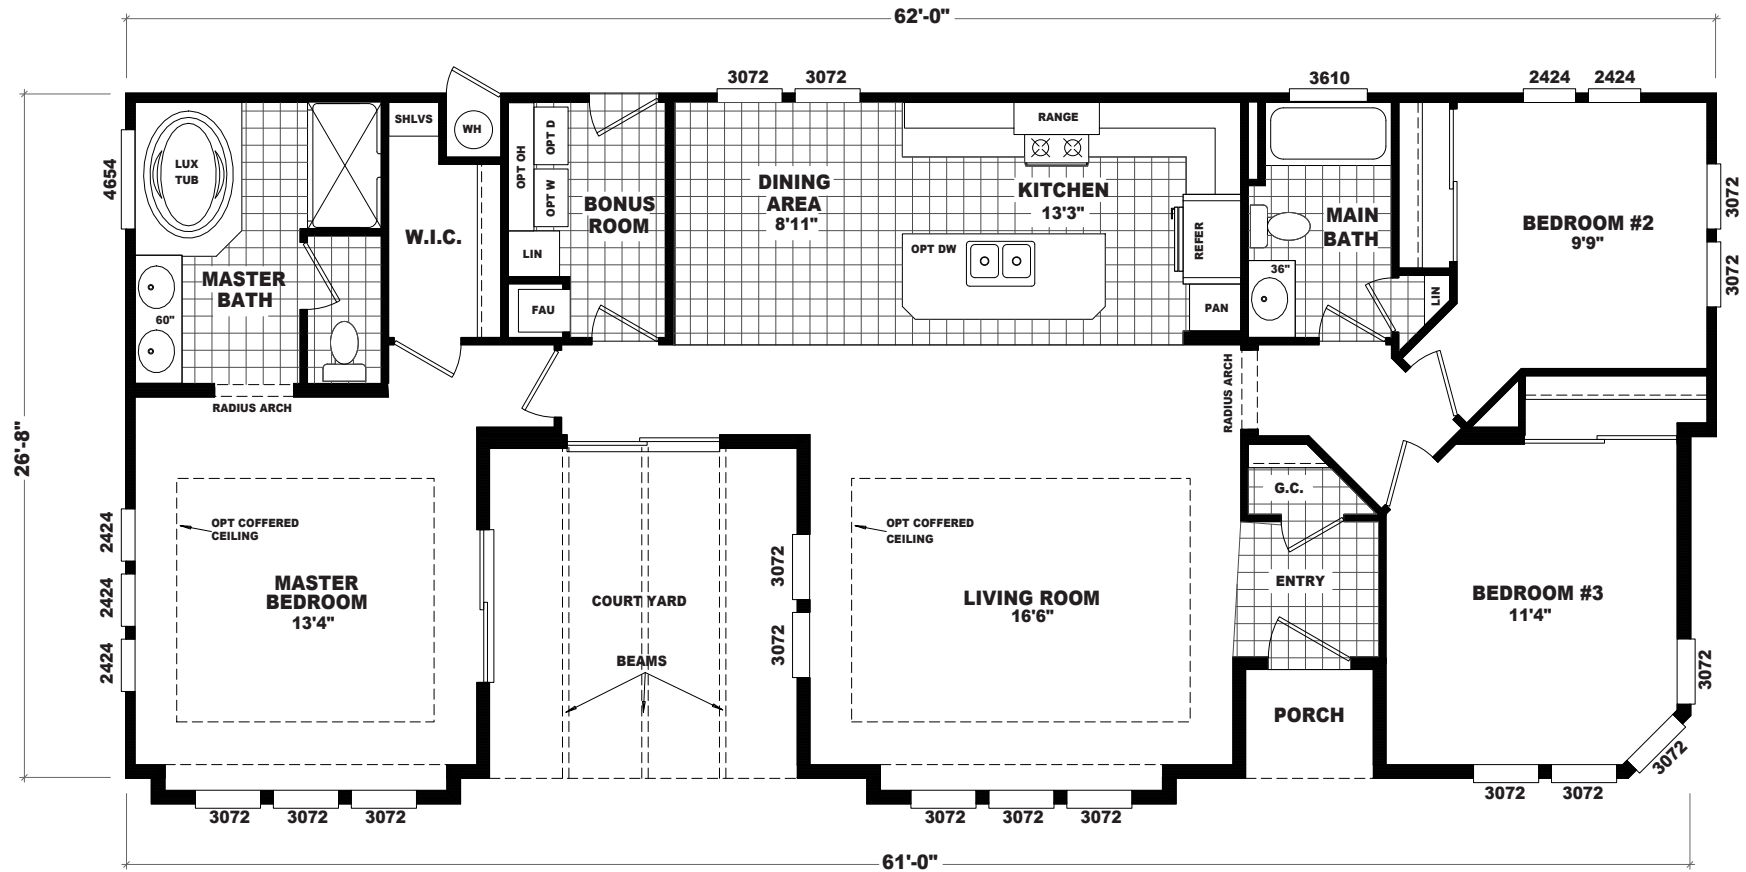

Estelle

Pacifica Series

Mobile Homes ON MAIN

3 Bedrooms, 2 Baths
Approx. 1,456 Sq. Ft.

1-800-750-8796

www.MobileHomesOnMain.com

1-800-750-8796

www.MobileHomesOnMain.com