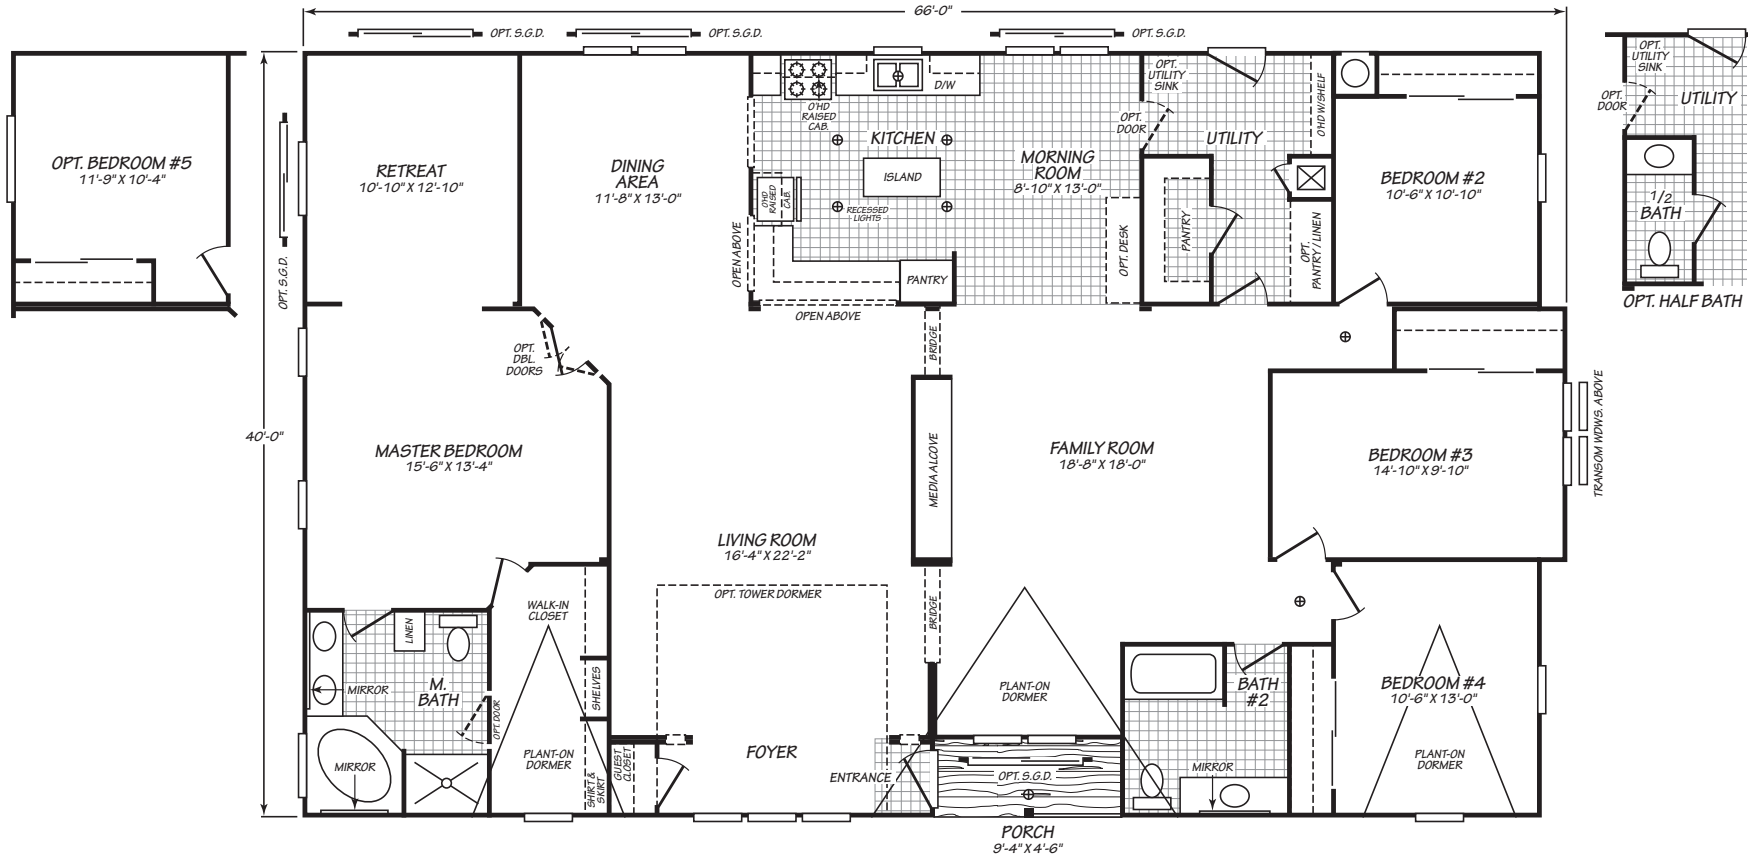

# Elk Hill

Vogue II Series

2,563 SQ. FT. (Approximate) 4 Bedroom, 2 Bath

Last Updated: 10-30-23

**MOBILE HOMES ON MAIN**  
8355 E. Main Street  
Mesa, AZ 85207

**MobileHomesOnMain.com | 1-800-750-8796**

**IMPORTANT:** Alta Cima Corp reserves the right to modify, cancel or substitute products or features of this event at any time without prior notice or obligation. Pictures and other promotional materials are representative and may depict or contain floor plans, square footages, elevations, options, upgrades, extra design features, decorations, floor coverings, specialty light fixtures, custom paint and wall coverings, window treatments, landscaping, sound and alarm systems, furnishings, appliances, and other designer/decorator features and amenities that are not included as part of the home and/or may not be available at all locations. Home, pricing and community information is subject to change, and homes to prior sale, at any time without notice or obligation. ©2020 Alta Cima Corp. All rights reserved.