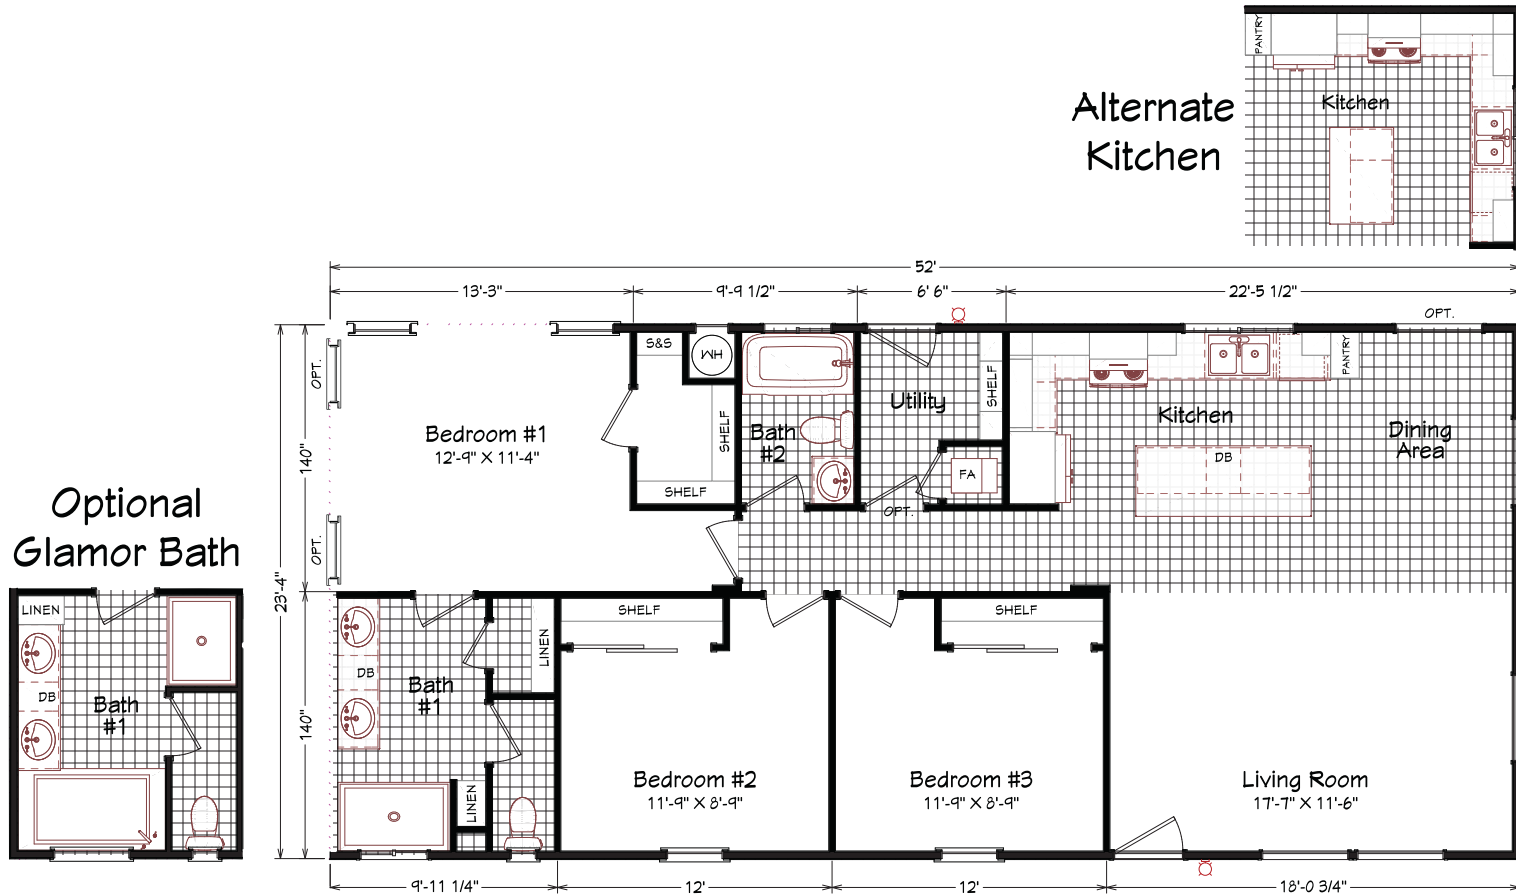

Elfrida

Coronado Series

1,213 SQ. FT. (Approximate) 3 Bedroom, 2 Bath

Last Updated: 11-1-22

MOBILE HOMES ON MAIN
8355 E. Main Street
Mesa, AZ 85207

MobileHomesOnMain.com | 1-800-750-8796

IMPORTANT: Alta Cima Corp reserves the right to modify, cancel or substitute products or features of this event at any time without prior notice or obligation. Pictures and other promotional materials are representative and may depict or contain floor plans, square footages, elevations, options, upgrades, extra design features, decorations, floor coverings, specialty light fixtures, custom paint and wall coverings, window treatments, landscaping, sound and alarm systems, furnishings, appliances, and other designer/decorator features and amenities that are not included as part of the home and/or may not be available at all locations. Home, pricing and community information is subject to change, and homes to prior sale, at any time without notice or obligation. ©2020 Alta Cima Corp. All rights reserved.