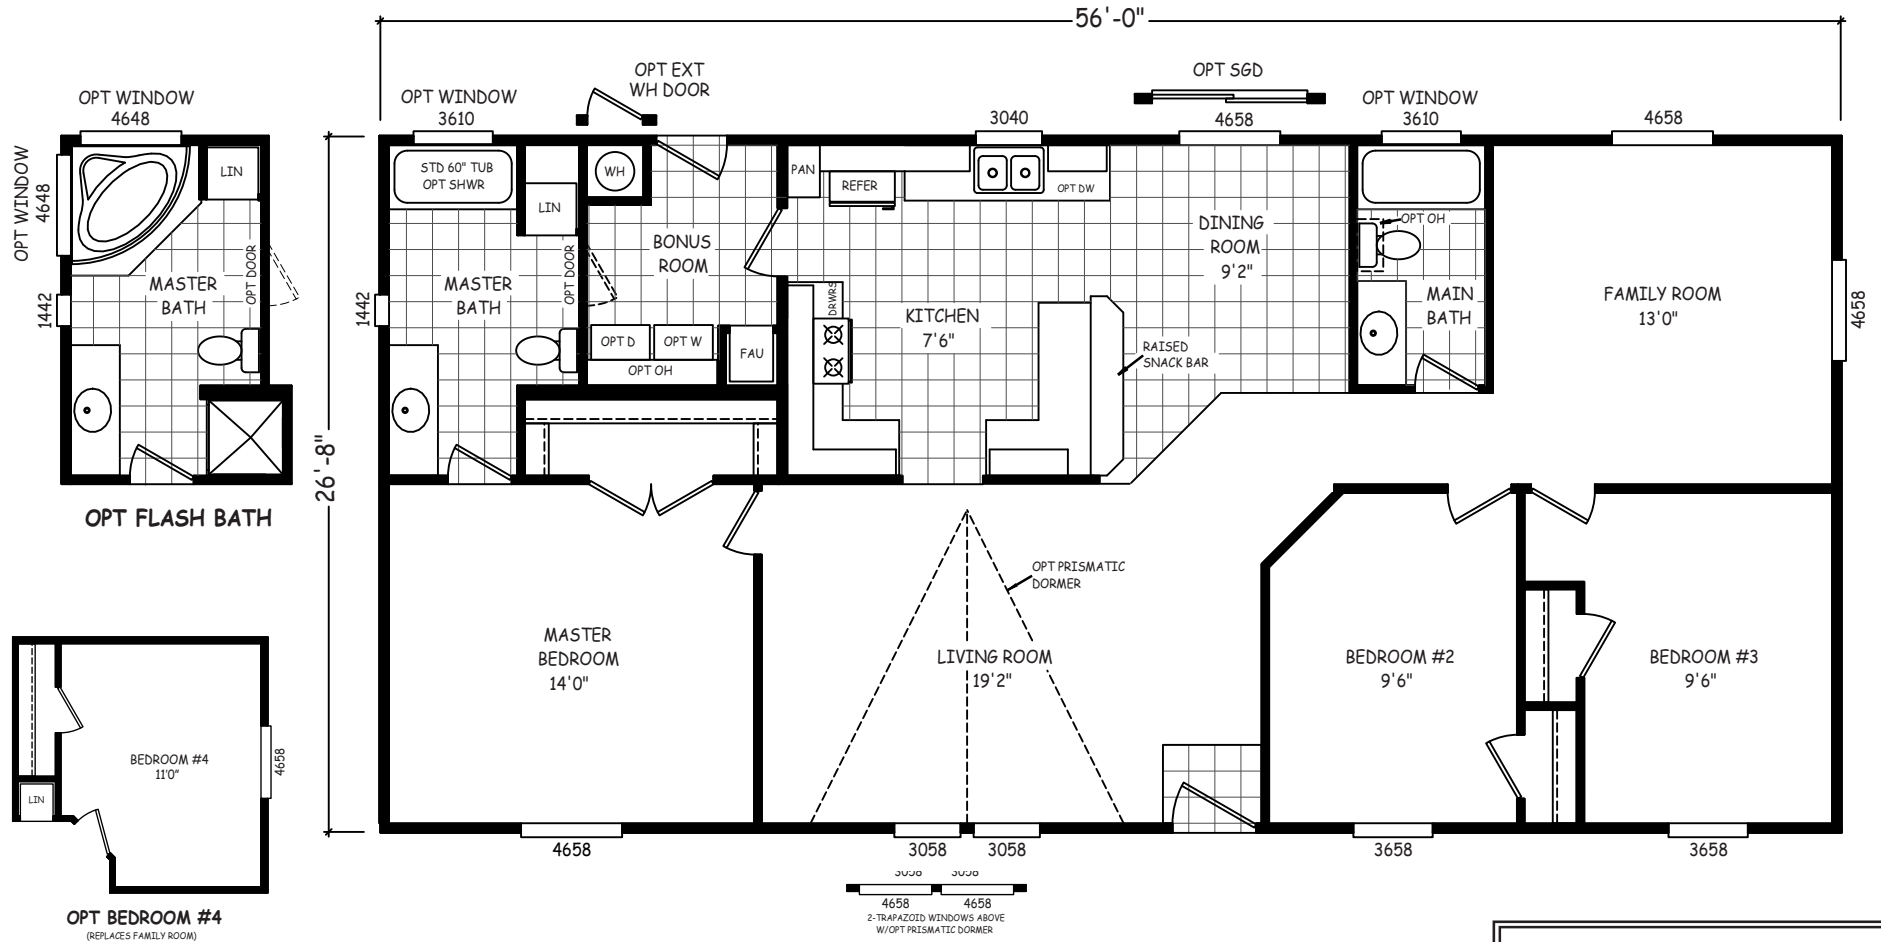

Echo Hill

Landmark Series

Mobile Homes ON MAIN

3 Bedroom, 2 Bath
Approx. 1,493 Sq. Ft.

1-800-750-8796

www.MobileHomesOnMain.com

1-800-750-8796

www.MobileHomesOnMain.com