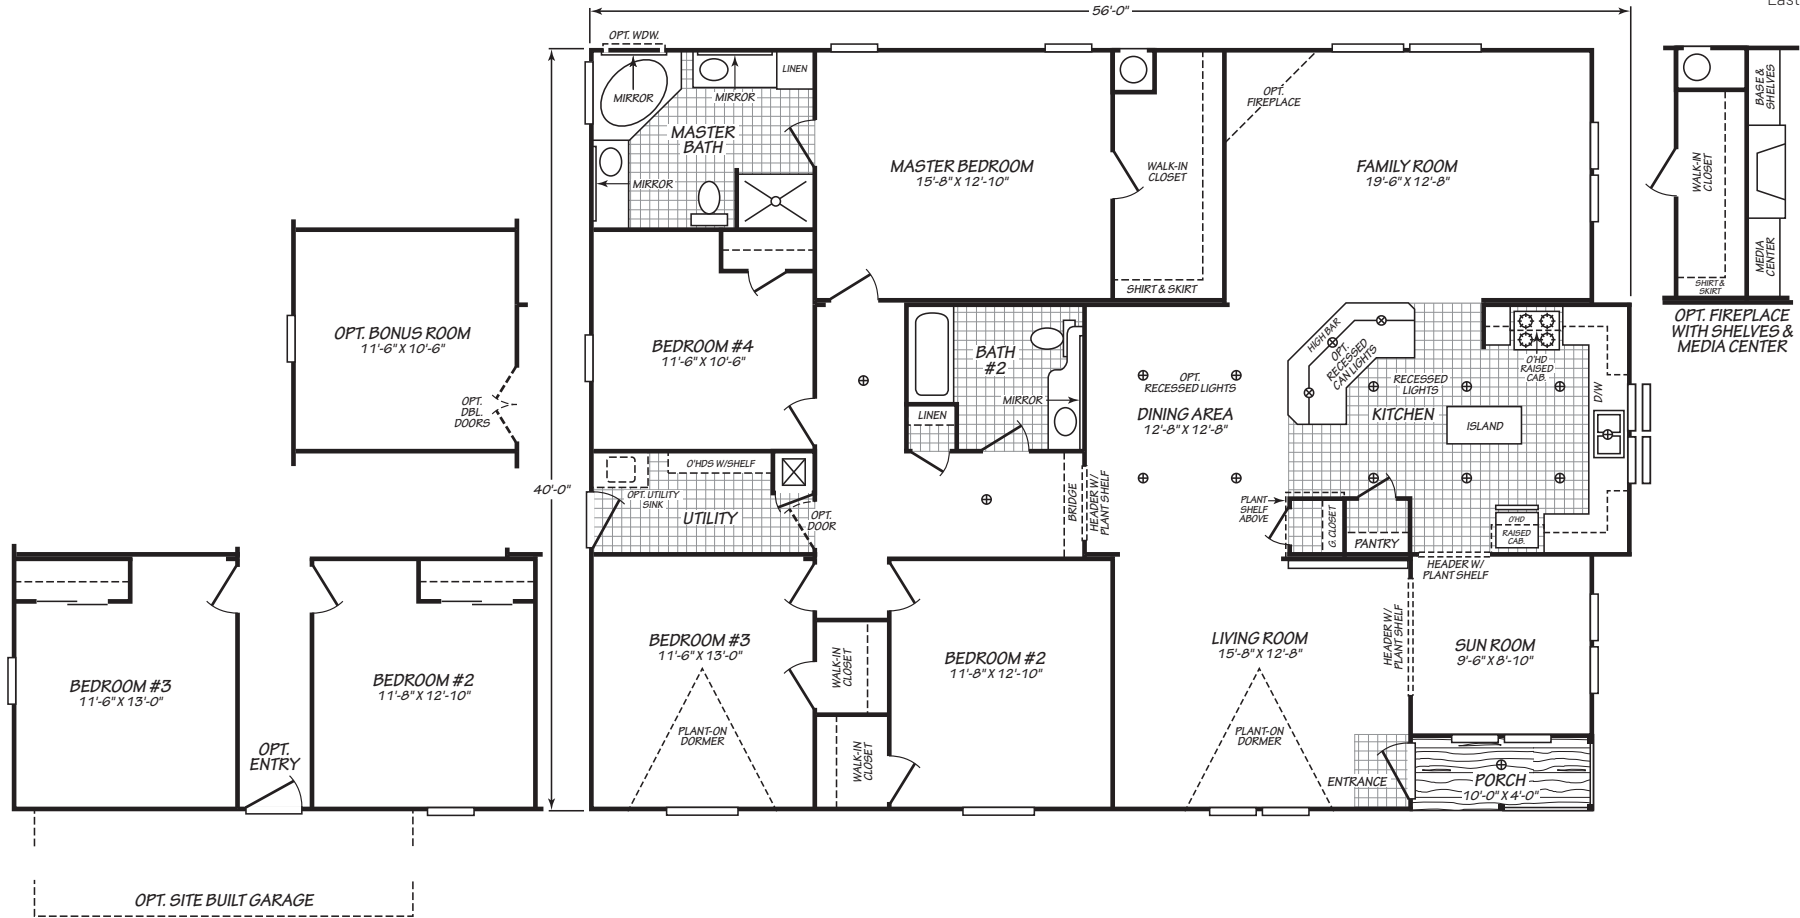

Eastern Star

Vogue II Series

2,144 SQ. FT. (Approximate) 4 Bedroom, 2 Bath

Last Updated: 11-2-22

MOBILE HOMES ON MAIN
8355 E. Main Street
Mesa, AZ 85207

MobileHomesOnMain.com | 1-800-750-8796

IMPORTANT: Alta Cima Corp reserves the right to modify, cancel or substitute products or features of this event at any time without prior notice or obligation. Pictures and other promotional materials are representative and may depict or contain floor plans, square footages, elevations, options, upgrades, extra design features, decorations, floor coverings, specialty light fixtures, custom paint and wall coverings, window treatments, landscaping, sound and alarm systems, furnishings, appliances, and other designer/decorator features and amenities that are not included as part of the home and/or may not be available at all locations. Home, pricing and community information is subject to change, and homes to prior sale, at any time without notice or obligation. ©2020 Alta Cima Corp. All rights reserved.