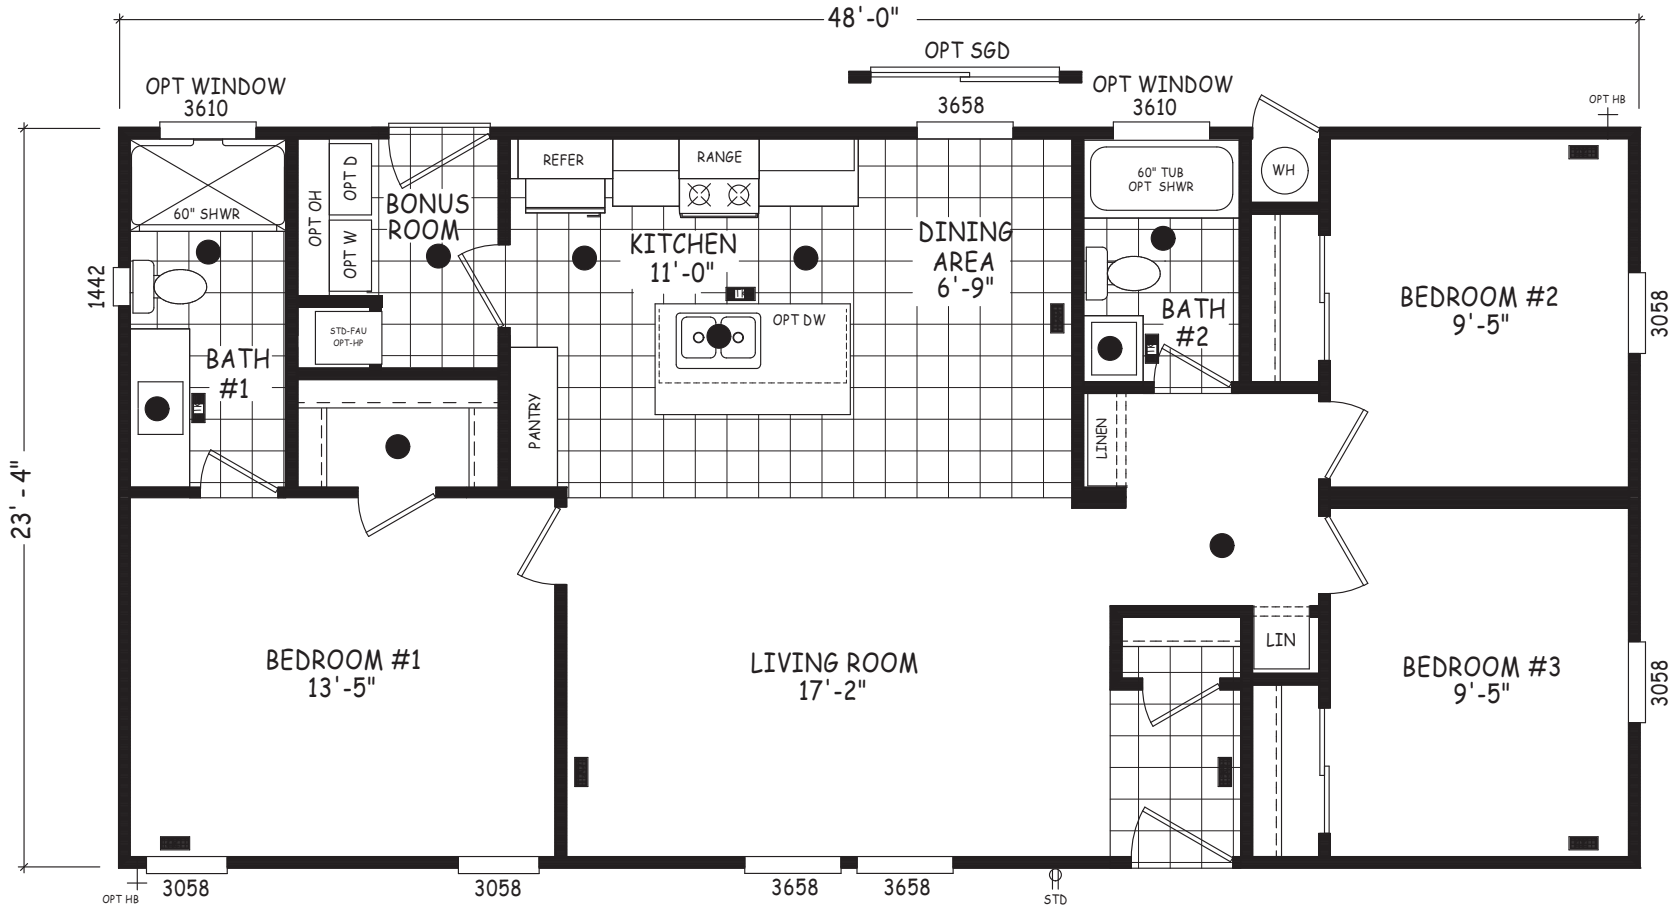

Dooley

Edge Series

1,120 SQ. FT. (Approximate) 3 Bedroom, 2 Bath

Last Updated: 5-21-24

MOBILE HOMES ON MAIN
8355 E. Main Street
Mesa, AZ 85207

MobileHomesOnMain.com | 1-800-750-8796

IMPORTANT: Alta Cima Corp reserves the right to modify, cancel or substitute products or features of this event at any time without prior notice or obligation. Pictures and other promotional materials are representative and may depict or contain floor plans, square footages, elevations, options, upgrades, extra design features, decorations, floor coverings, specialty light fixtures, custom paint and wall coverings, window treatments, landscaping, sound and alarm systems, furnishings, appliances, and other designer/decorator features and amenities that are not included as part of the home and/or may not be available at all locations. Home, pricing and community information is subject to change, and homes to prior sale, at any time without notice or obligation. ©2020 Alta Cima Corp. All rights reserved.