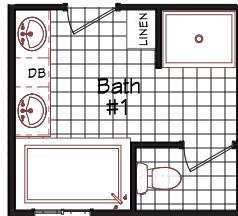

Dayhill

Coronado Series

1,600 SQ. FT. (Approximate) 3 Bedroom, 2 Bath

Last Updated: 11-1-22

Alternate Kitchen

Optional Glamor Bath

MOBILE HOMES ON MAIN
8355 E. Main Street
Mesa, AZ 85207

MobileHomesOnMain.com | 1-800-750-8796