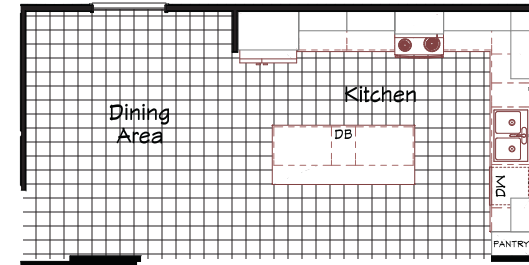

Dayhill

Coronado Series

1,600 SQ. FT. (Approximate) 3 Bedroom, 2 Bath

Last Updated: 11-1-22

Alternate Kitchen

Optional Glamor Bath

MOBILE HOMES ON MAIN
8355 E. Main Street
Mesa, AZ 85207

MobileHomesOnMain.com | 1-800-750-8796