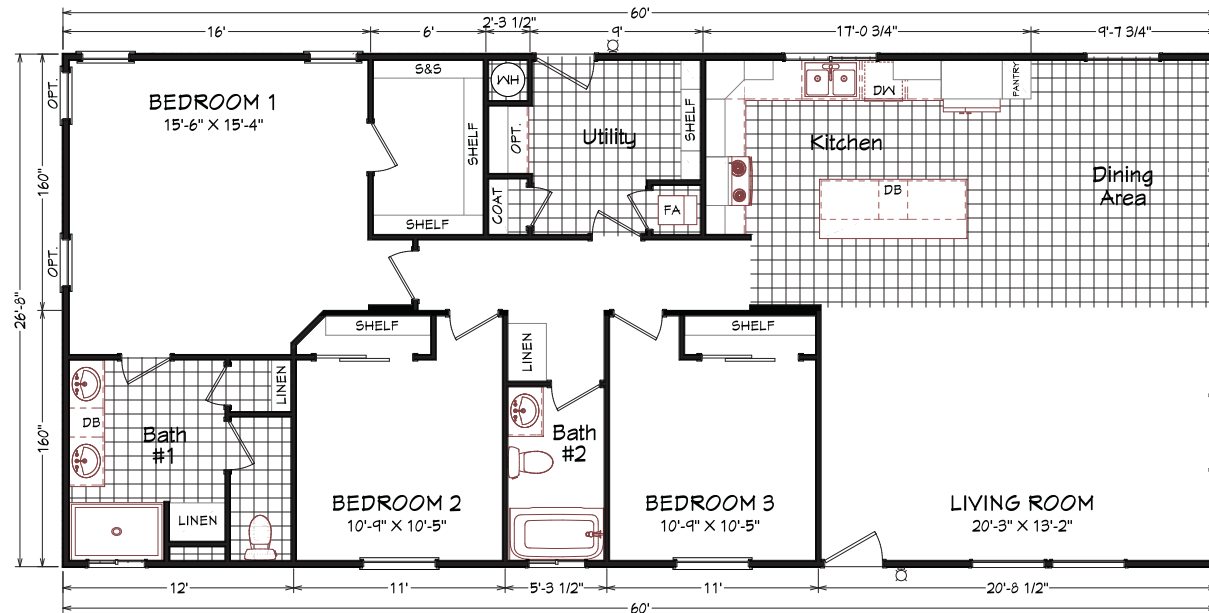

Dayhill

Coronado Series

1,600 SQ. FT. (Approximate) 3 Bedroom, 2 Bath

Last Updated: 11-1-22

Alternate Kitchen

Optional Glamor Bath

MOBILE HOMES ON MAIN
8355 E. Main Street
Mesa, AZ 85207

MobileHomesOnMain.com | 1-800-750-8796