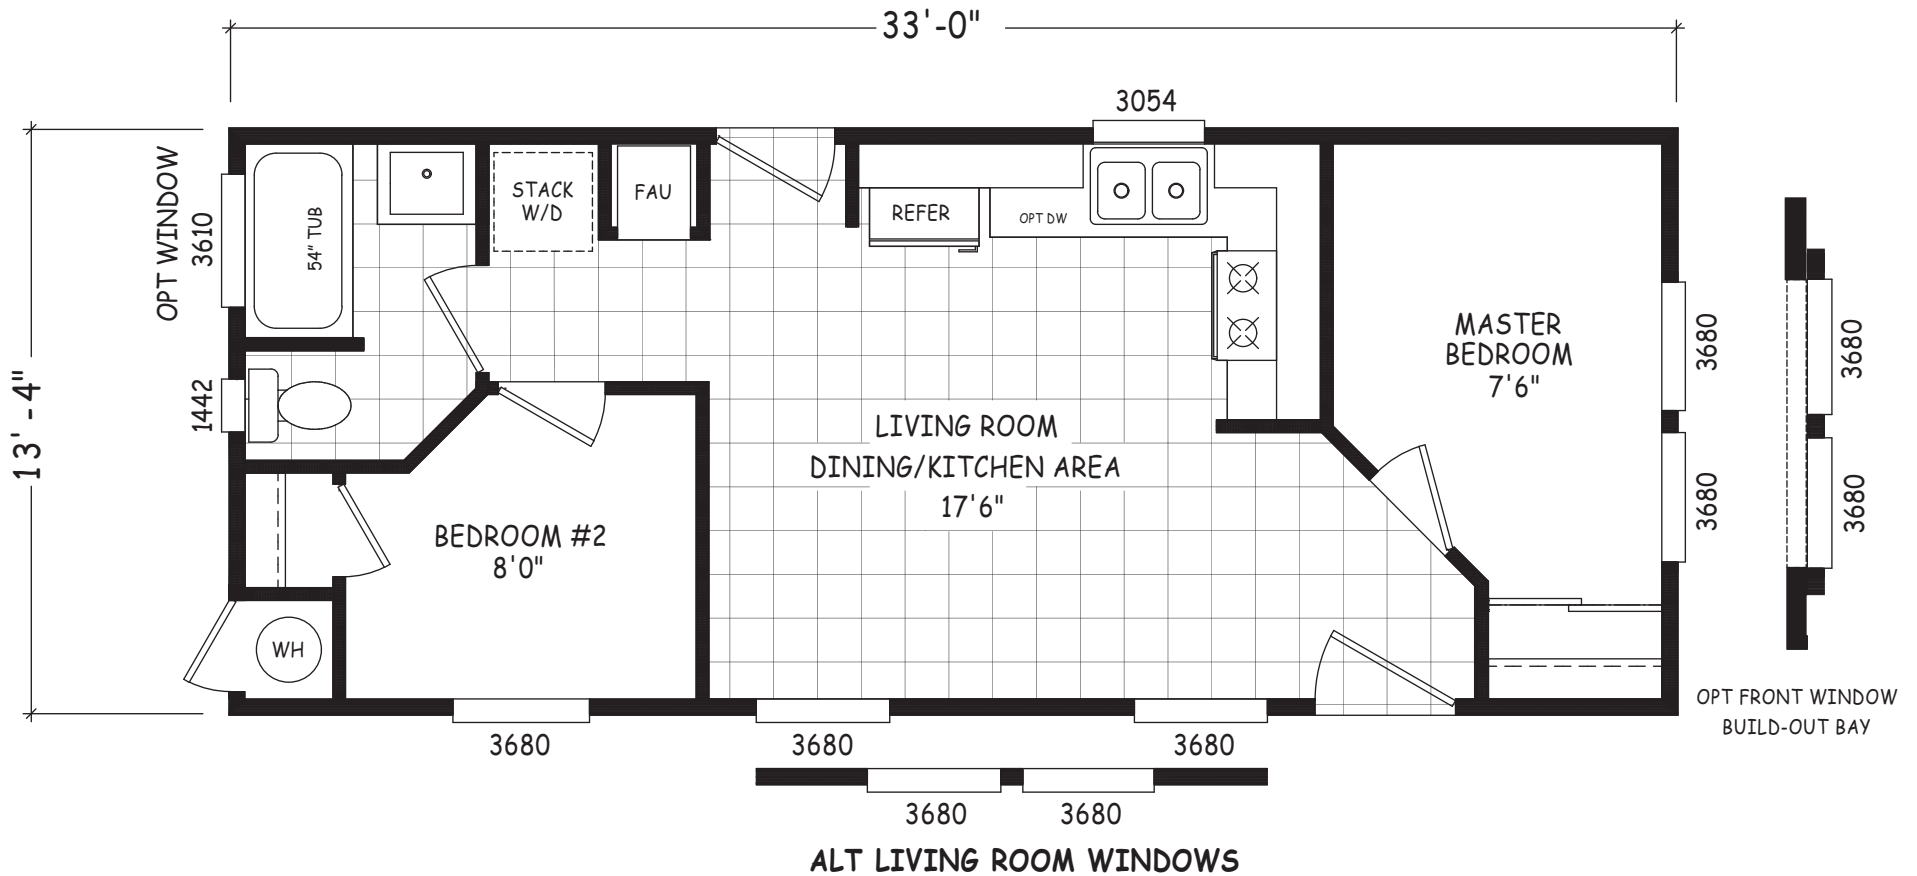

Darby

Encore Single Wide Series

440 SQ. FT. (Approximate) 2 Bedroom, 1 Bath

Last Updated: 12-8-22

MOBILE HOMES ON MAIN
8355 E. Main Street
Mesa, AZ 85207

MobileHomesOnMain.com | 1-800-750-8796

IMPORTANT: Alta Cima Corp reserves the right to modify, cancel or substitute products or features of this event at any time without prior notice or obligation. Pictures and other promotional materials are representative and may depict or contain floor plans, square footages, elevations, options, upgrades, extra design features, decorations, floor coverings, specialty light fixtures, custom paint and wall coverings, window treatments, landscaping, sound and alarm systems, furnishings, appliances, and other designer/decorator features and amenities that are not included as part of the home and/or may not be available at all locations. Home, pricing and community information is subject to change, and homes to prior sale, at any time without notice or obligation. ©2020 Alta Cima Corp. All rights reserved.