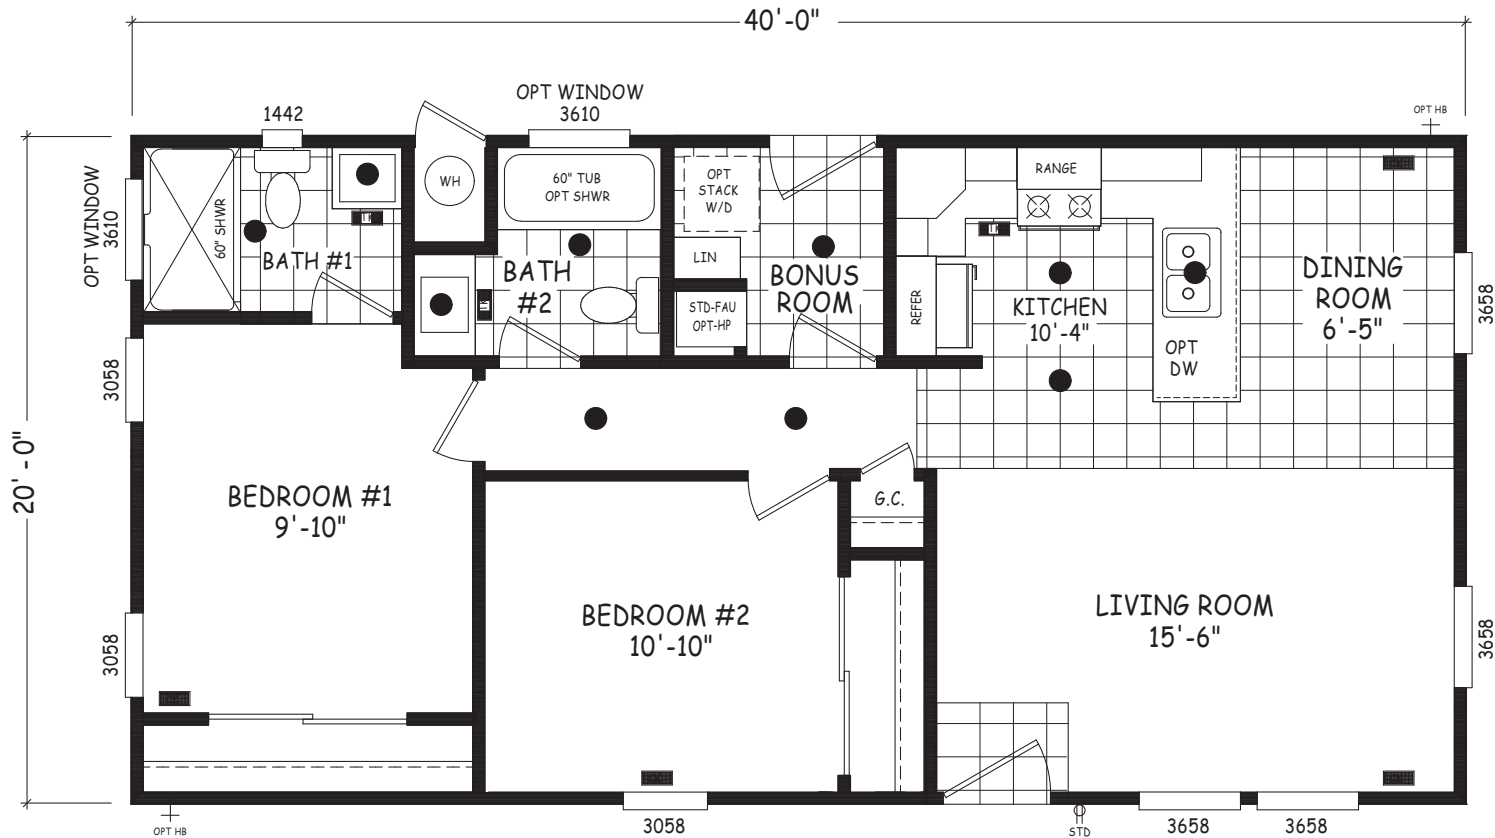

Crystal Creek

Edge Series

800 SQ. FT. (Approximate) 2 Bedroom, 2 Bath

Last Updated: 5-21-24

MOBILE HOMES ON MAIN
8355 E. Main Street
Mesa, AZ 85207

MobileHomesOnMain.com | 1-800-750-8796

IMPORTANT: Alta Cima Corp reserves the right to modify, cancel or substitute products or features of this event at any time without prior notice or obligation. Pictures and other promotional materials are representative and may depict or contain floor plans, square footages, elevations, options, upgrades, extra design features, decorations, floor coverings, specialty light fixtures, custom paint and wall coverings, window treatments, landscaping, sound and alarm systems, furnishings, appliances, and other designer/decorator features and amenities that are not included as part of the home and/or may not be available at all locations. Home, pricing and community information is subject to change, and homes to prior sale, at any time without notice or obligation. ©2020 Alta Cima Corp. All rights reserved.