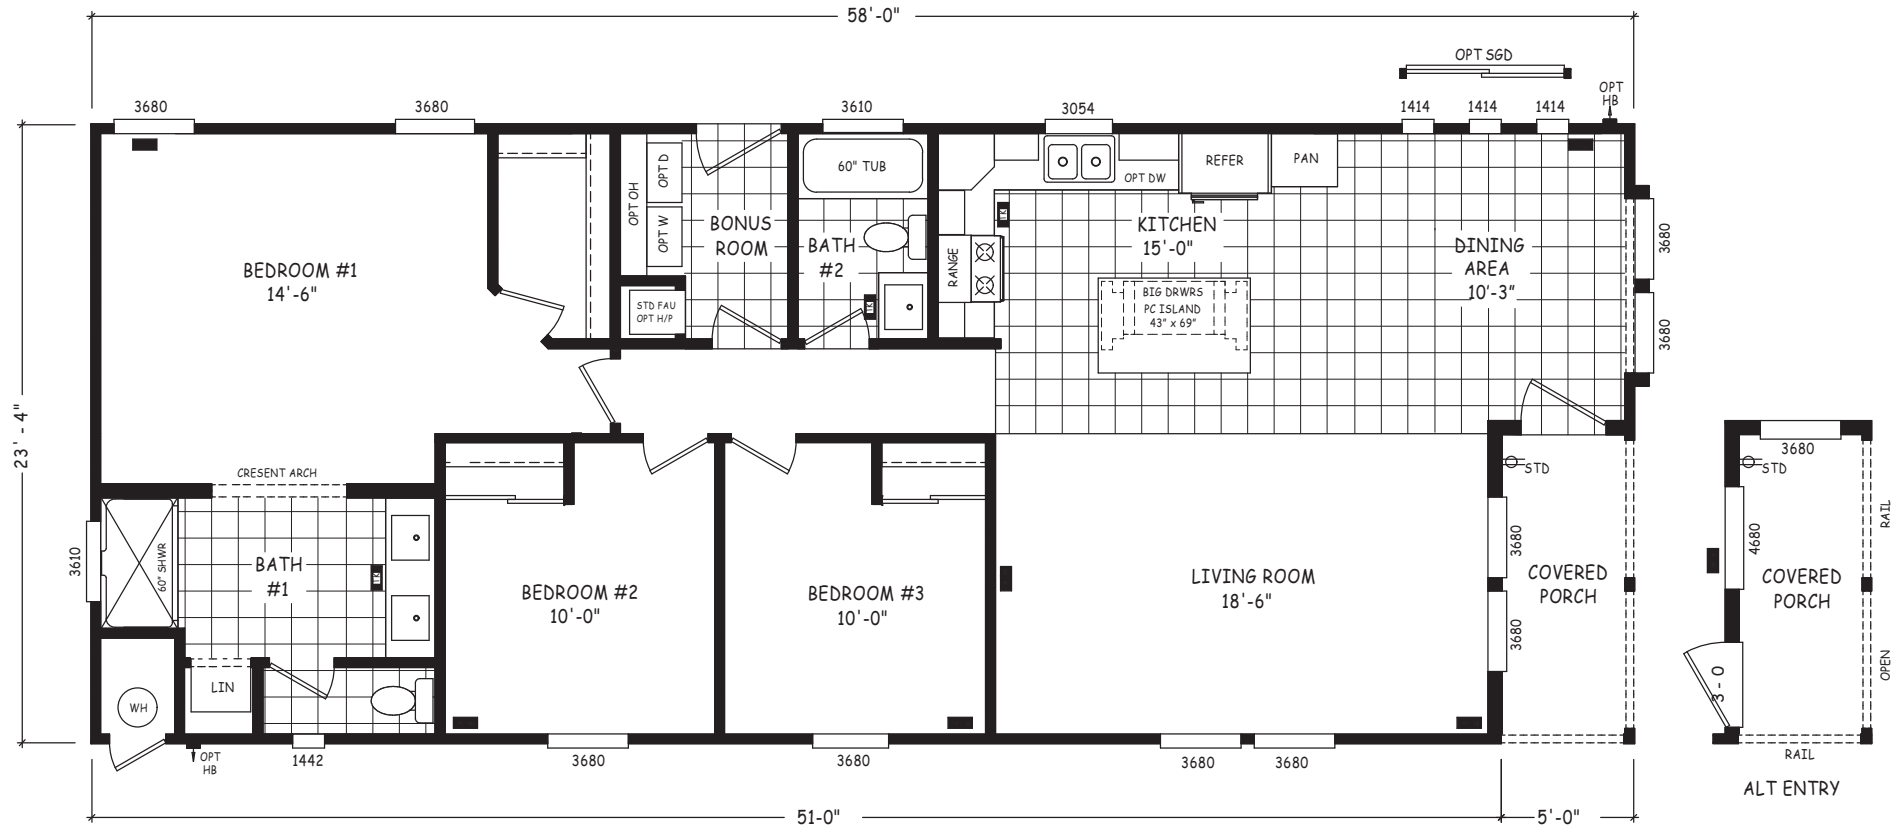

Craycroft

Pinnacle Series

1,353 SQ. FT. (Approximate) 3 Bedroom, 2 Bath

Last Updated: 8-22-22

MOBILE HOMES ON MAIN
8355 E. Main Street
Mesa, AZ 85207

MobileHomesOnMain.com | 1-800-750-8796

IMPORTANT: Alta Cima Corp reserves the right to modify, cancel or substitute products or features of this event at any time without prior notice or obligation. Pictures and other promotional materials are representative and may depict or contain floor plans, square footages, elevations, options, upgrades, extra design features, decorations, floor coverings, specialty light fixtures, custom paint and wall coverings, window treatments, landscaping, sound and alarm systems, furnishings, appliances, and other designer/decorator features and amenities that are not included as part of the home and/or may not be available at all locations. Home, pricing and community information is subject to change, and homes to prior sale, at any time without notice or obligation. ©2020 Alta Cima Corp. All rights reserved.