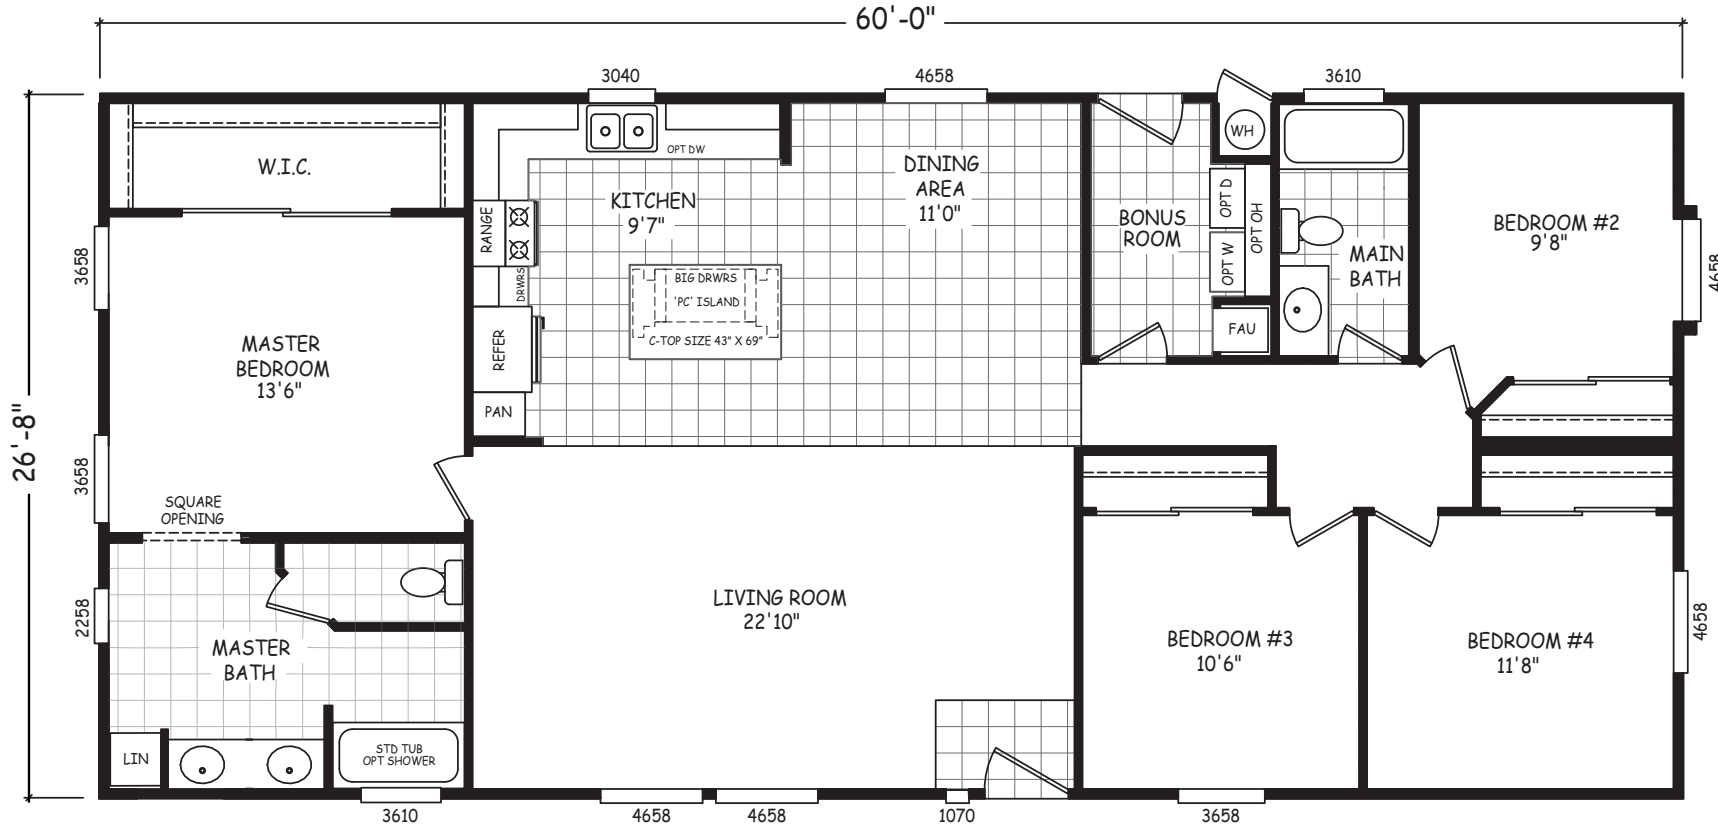

Cowpens

Sedona Ridge Classic Series

1,600 SQ. FT. (Approximate) 4 Bedroom, 2 Bath

Last Updated: 2-2-23

MOBILE HOMES ON MAIN
8355 E. Main Street
Mesa, AZ 85207

MobileHomesOnMain.com | 1-800-750-8796

IMPORTANT: Alta Cima Corp reserves the right to modify, cancel or substitute products or features of this event at any time without prior notice or obligation. Pictures and other promotional materials are representative and may depict or contain floor plans, square footages, elevations, options, upgrades, extra design features, decorations, floor coverings, specialty light fixtures, custom paint and wall coverings, window treatments, landscaping, sound and alarm systems, furnishings, appliances, and other designer/decorator features and amenities that are not included as part of the home and/or may not be available at all locations. Home, pricing and community information is subject to change, and homes to prior sale, at any time without notice or obligation. ©2020 Alta Cima Corp. All rights reserved.