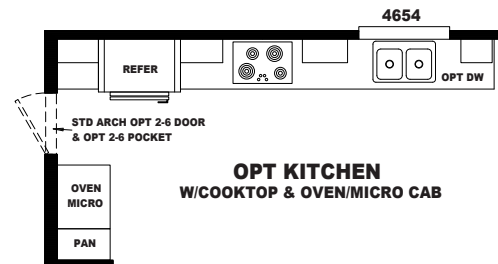

Corriente

Pacifica Series

Mobile Homes ON MAIN

3 Bedrooms, 2 Baths
Approx. 1,493 Sq. Ft.

1-800-750-8796

www.MobileHomesOnMain.com

1-800-750-8796

www.MobileHomesOnMain.com