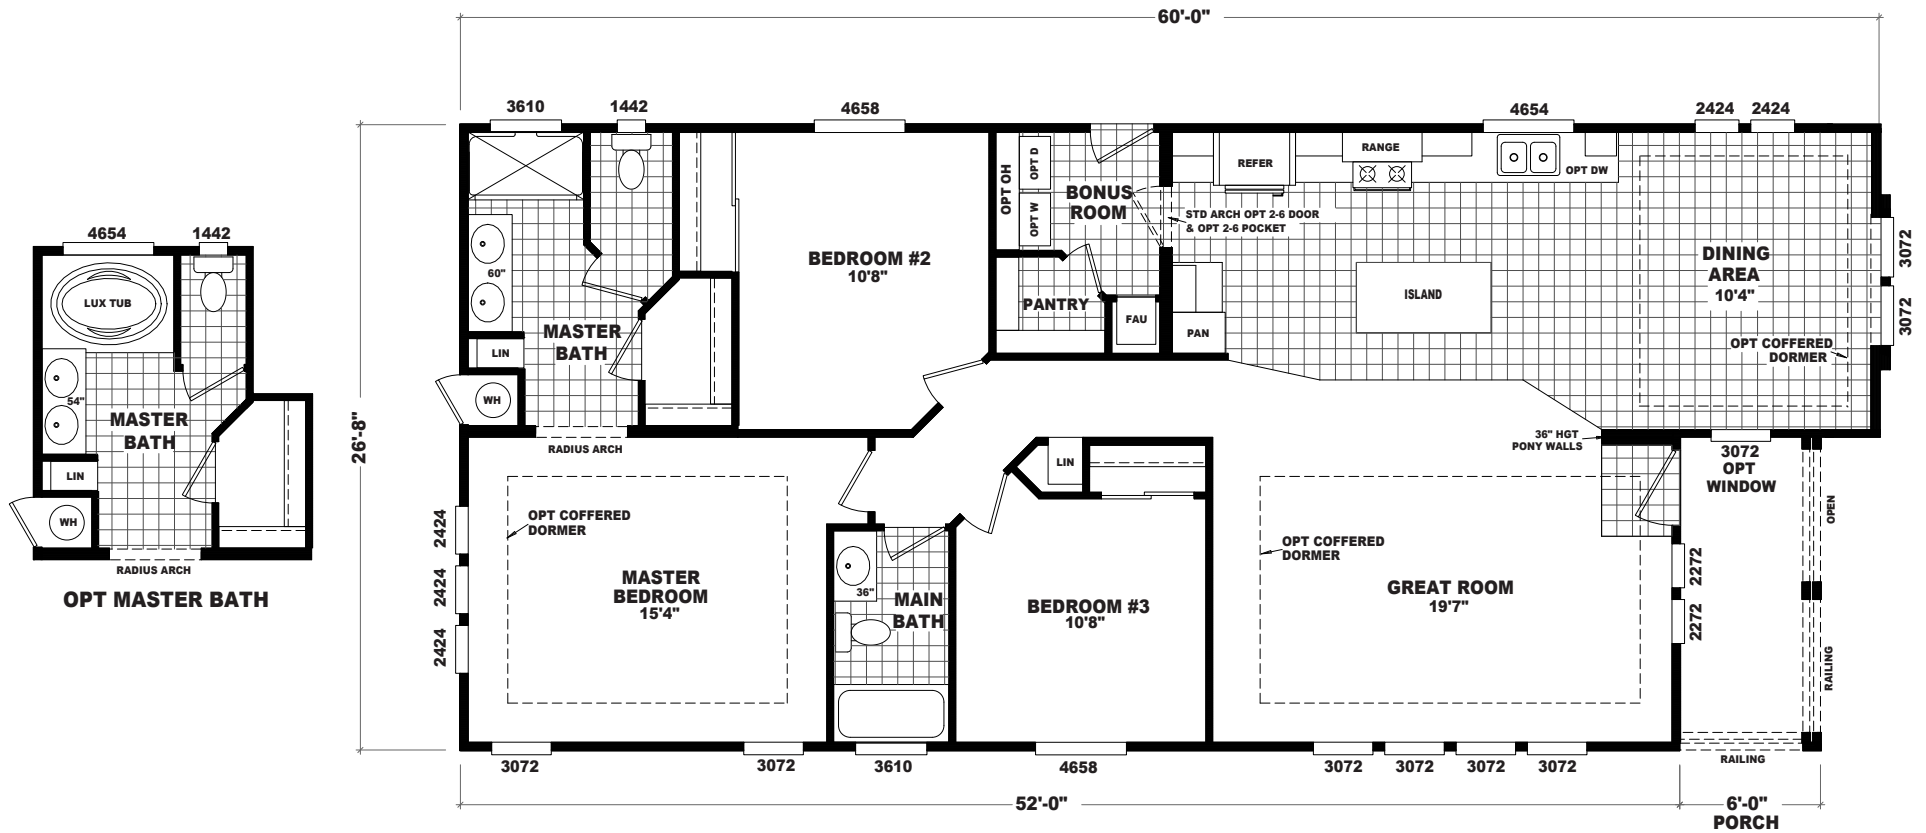

Corriente

Pacifica Series

Mobile Homes ON MAIN

3 Bedrooms, 2 Baths
Approx. 1,493 Sq. Ft.

1-800-750-8796

www.MobileHomesOnMain.com

1-800-750-8796

www.MobileHomesOnMain.com