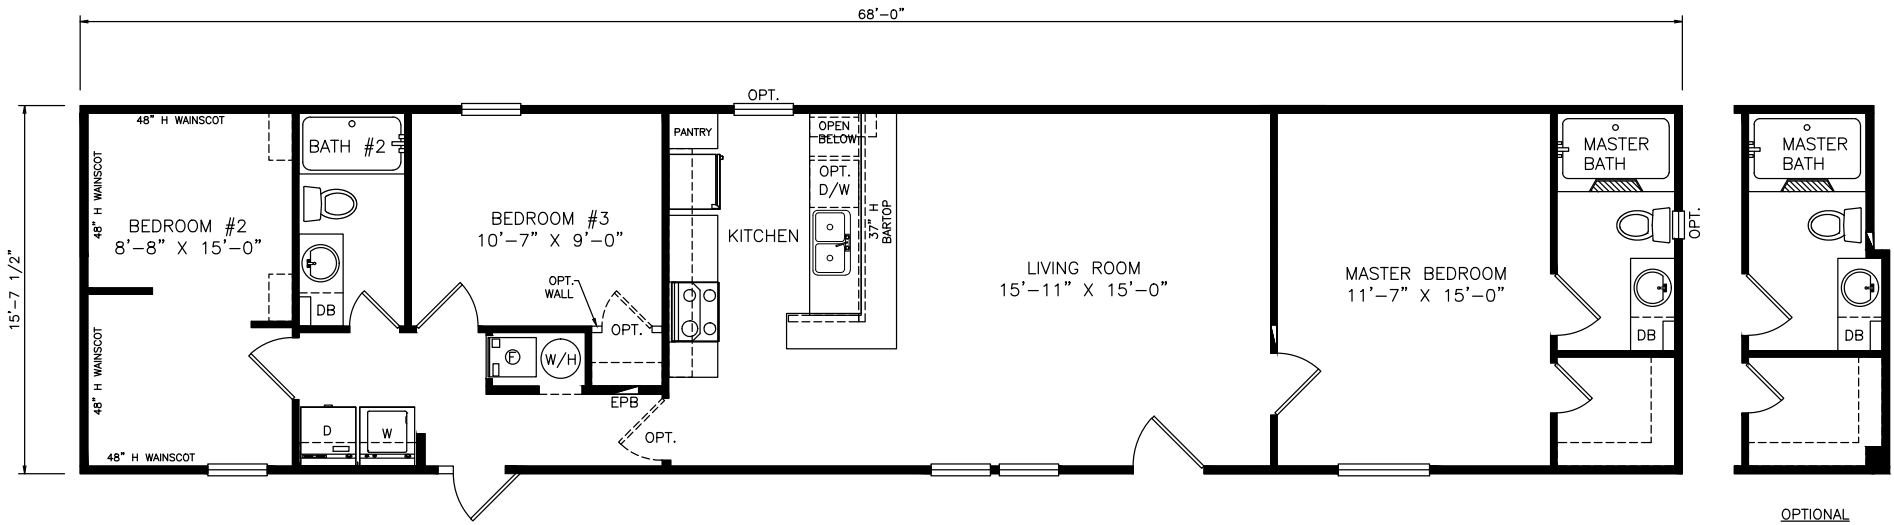

# Conrad

Heritage Series - Single Section

1,068 SQ. FT. (Approximate) 3 Bedrooms, 2 Baths

Last Updated: 6-22-21

**MOBILE HOMES ON MAIN**  
8355 E. Main Street  
Mesa, AZ 85207

**MobileHomesOnMain.com | 1-800-750-8796**