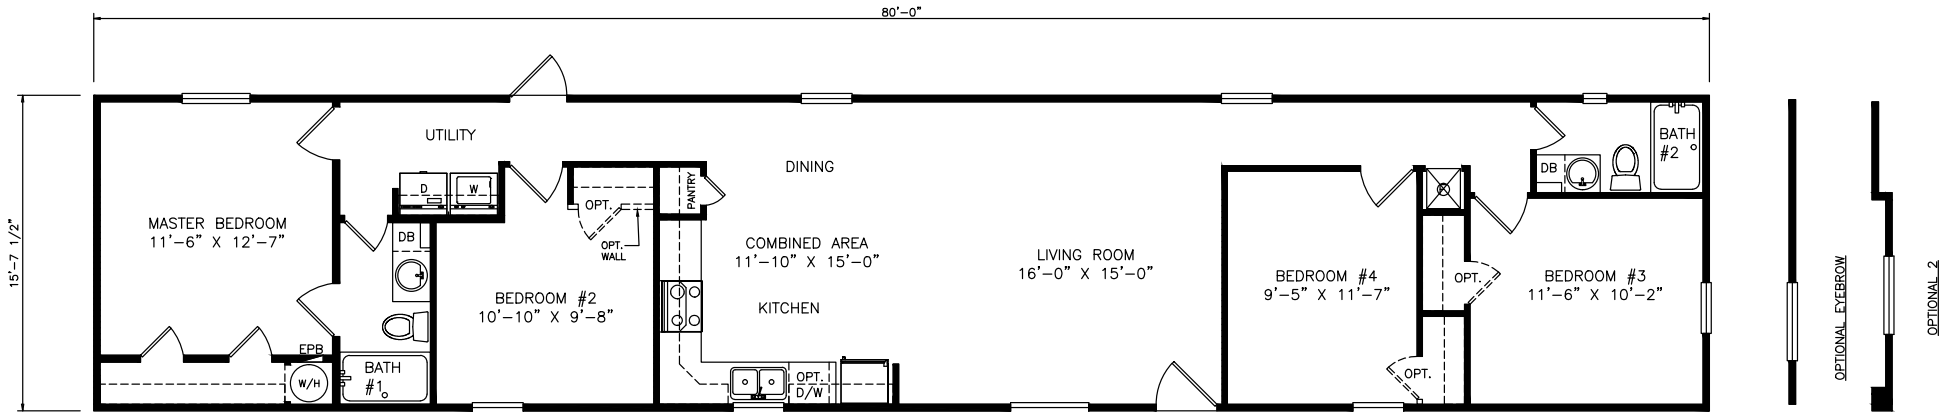

Commodore

Select Series - Single Section

1,256 SQ. FT. (Approximate) 4 Bedrooms, 2 Baths

Last Updated: 6-18-21

MOBILE HOMES ON MAIN
8355 E. Main Street
Mesa, AZ 85207

MobileHomesOnMain.com | 1-800-750-8796