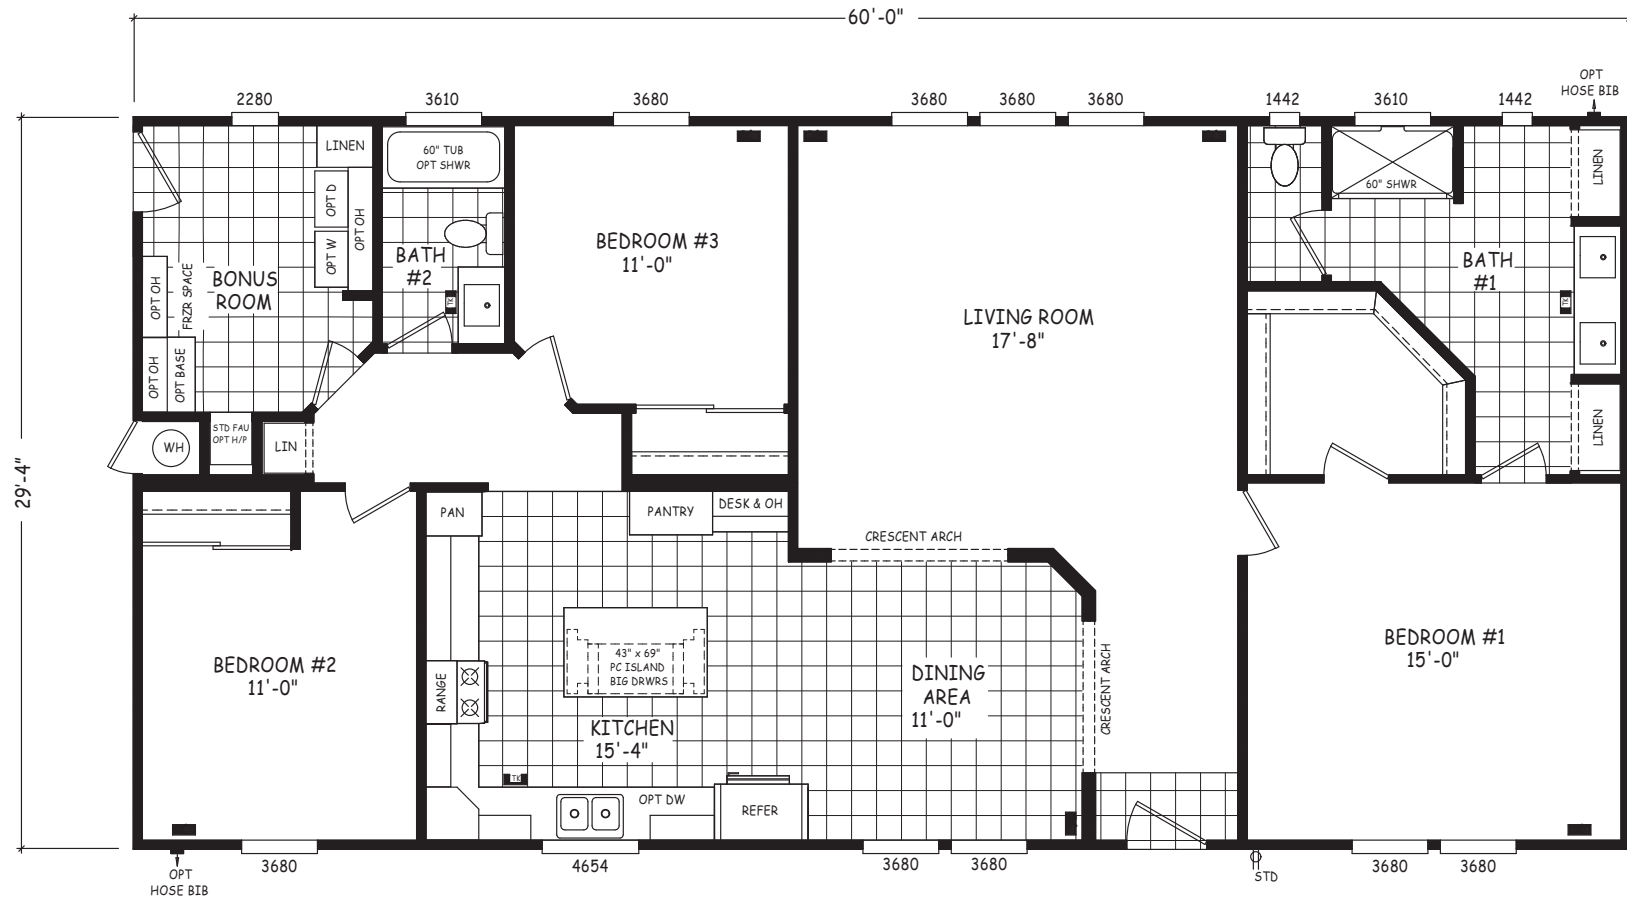

# Claybourne

Pinnacle Series

1,760 SQ. FT. (Approximate) 3 Bedroom, 2 Bath

Last Updated: 8-22-22

**MOBILE HOMES ON MAIN**  
8355 E. Main Street  
Mesa, AZ 85207

**MobileHomesOnMain.com | 1-800-750-8796**

**IMPORTANT:** Alta Cima Corp reserves the right to modify, cancel or substitute products or features of this event at any time without prior notice or obligation. Pictures and other promotional materials are representative and may depict or contain floor plans, square footages, elevations, options, upgrades, extra design features, decorations, floor coverings, specialty light fixtures, custom paint and wall coverings, window treatments, landscaping, sound and alarm systems, furnishings, appliances, and other designer/decorator features and amenities that are not included as part of the home and/or may not be available at all locations. Home, pricing and community information is subject to change, and homes to prior sale, at any time without notice or obligation. ©2020 Alta Cima Corp. All rights reserved.