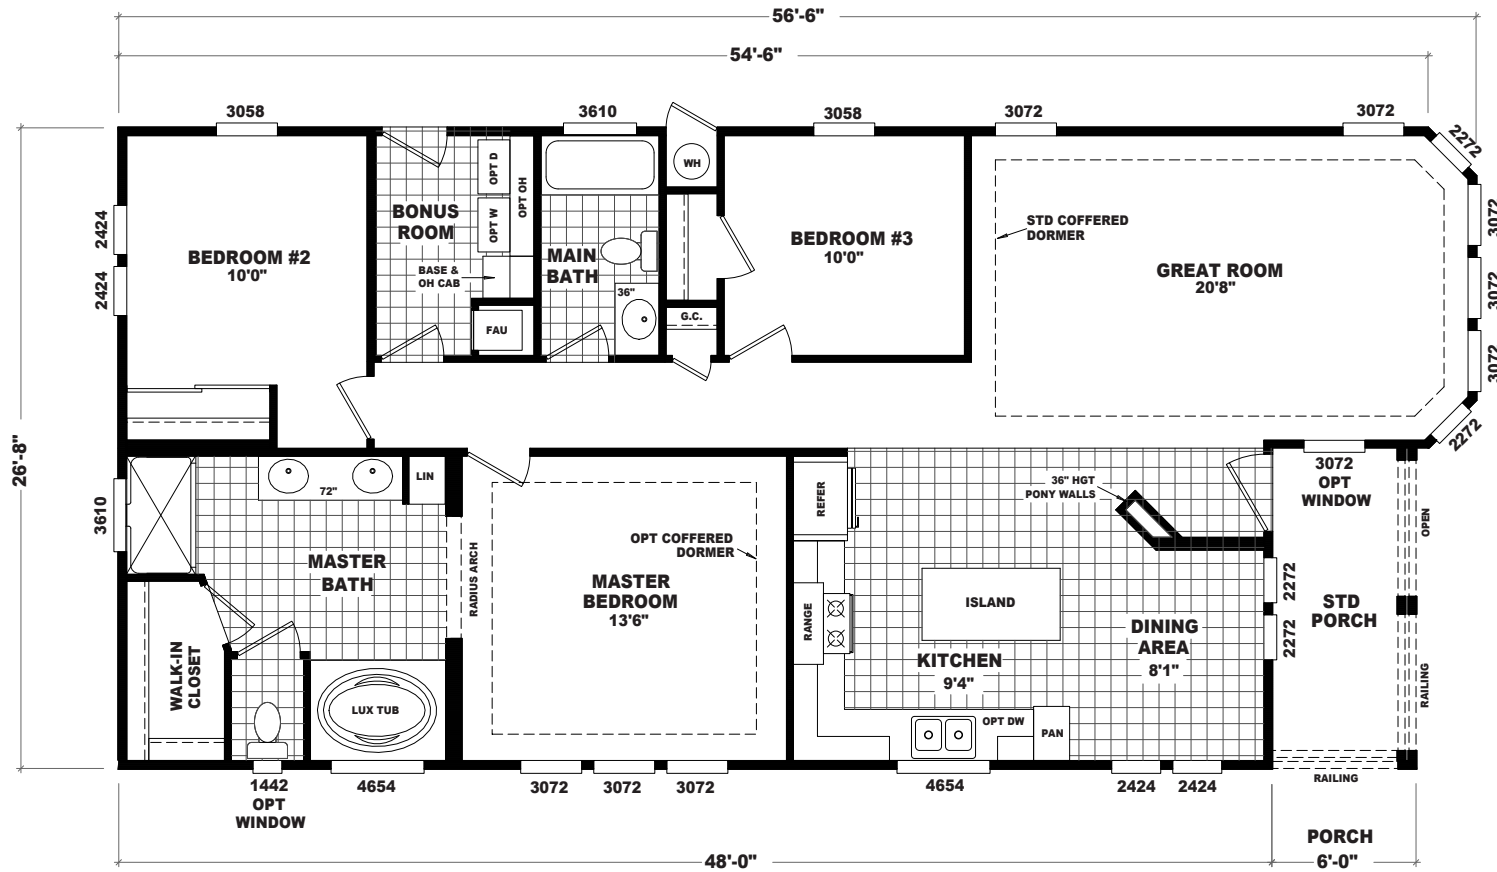

Chicory

Pacifica Series

Mobile Homes

ON MAIN

3 Bedrooms, 2 Baths
Approx. 1,390 Sq. Ft.

1-800-750-8796

www.MobileHomesOnMain.com

1-800-750-8796

www.MobileHomesOnMain.com

I authorize Mobile Homes on Main to build my house, per this plan
X _____
Customer Signature / Date