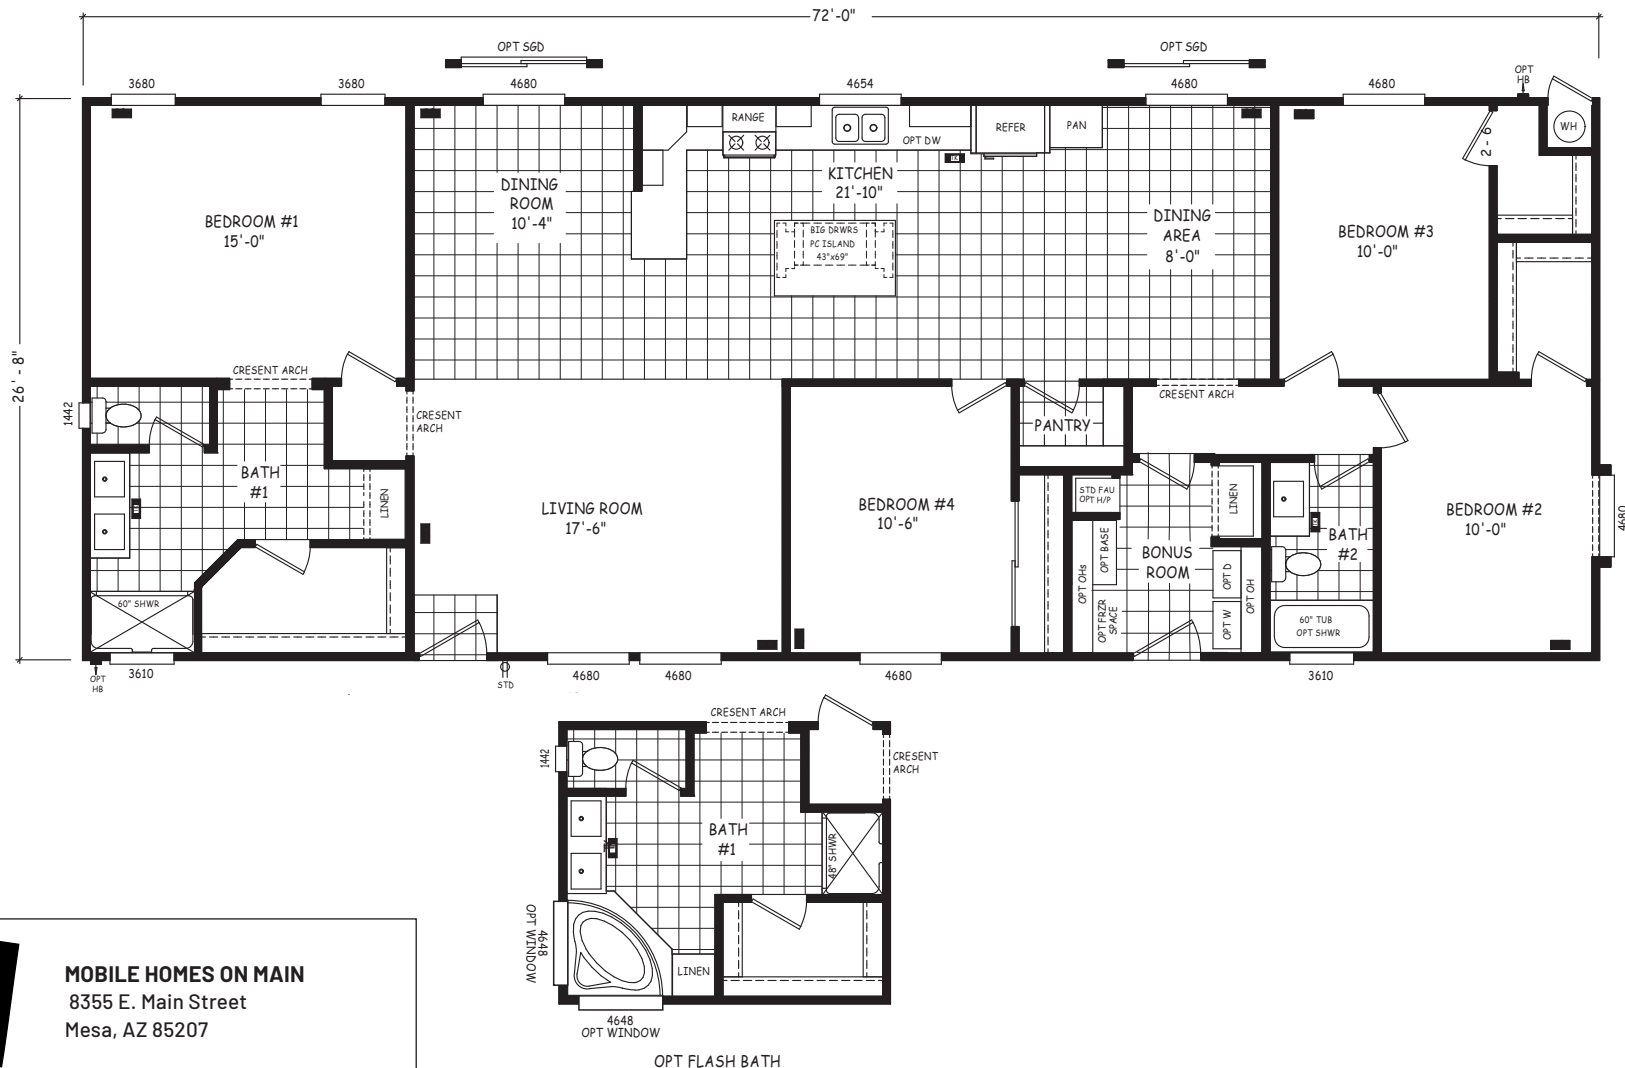

Charlton

Pinnacle Series

1,920 SQ. FT. (Approximate) 4 Bedroom, 2 Bath

Last Updated: 8-22-22

MOBILE HOMES ON MAIN
8355 E. Main Street
Mesa, AZ 85207

MobileHomesOnMain.com | 1-800-750-8796

IMPORTANT: Alta Cima Corp reserves the right to modify, cancel or substitute products or features of this event at any time without prior notice or obligation. Pictures and other promotional materials are representative and may depict or contain floor plans, square footages, elevations, options, upgrades, extra design features, decorations, floor coverings, specialty light fixtures, custom paint and wall coverings, window treatments, landscaping, sound and alarm systems, furnishings, appliances, and other designer/decorator features and amenities that are not included as part of the home and/or may not be available at all locations. Home, pricing and community information is subject to change, and homes to prior sale, at any time without notice or obligation. ©2020 Alta Cima Corp. All rights reserved.