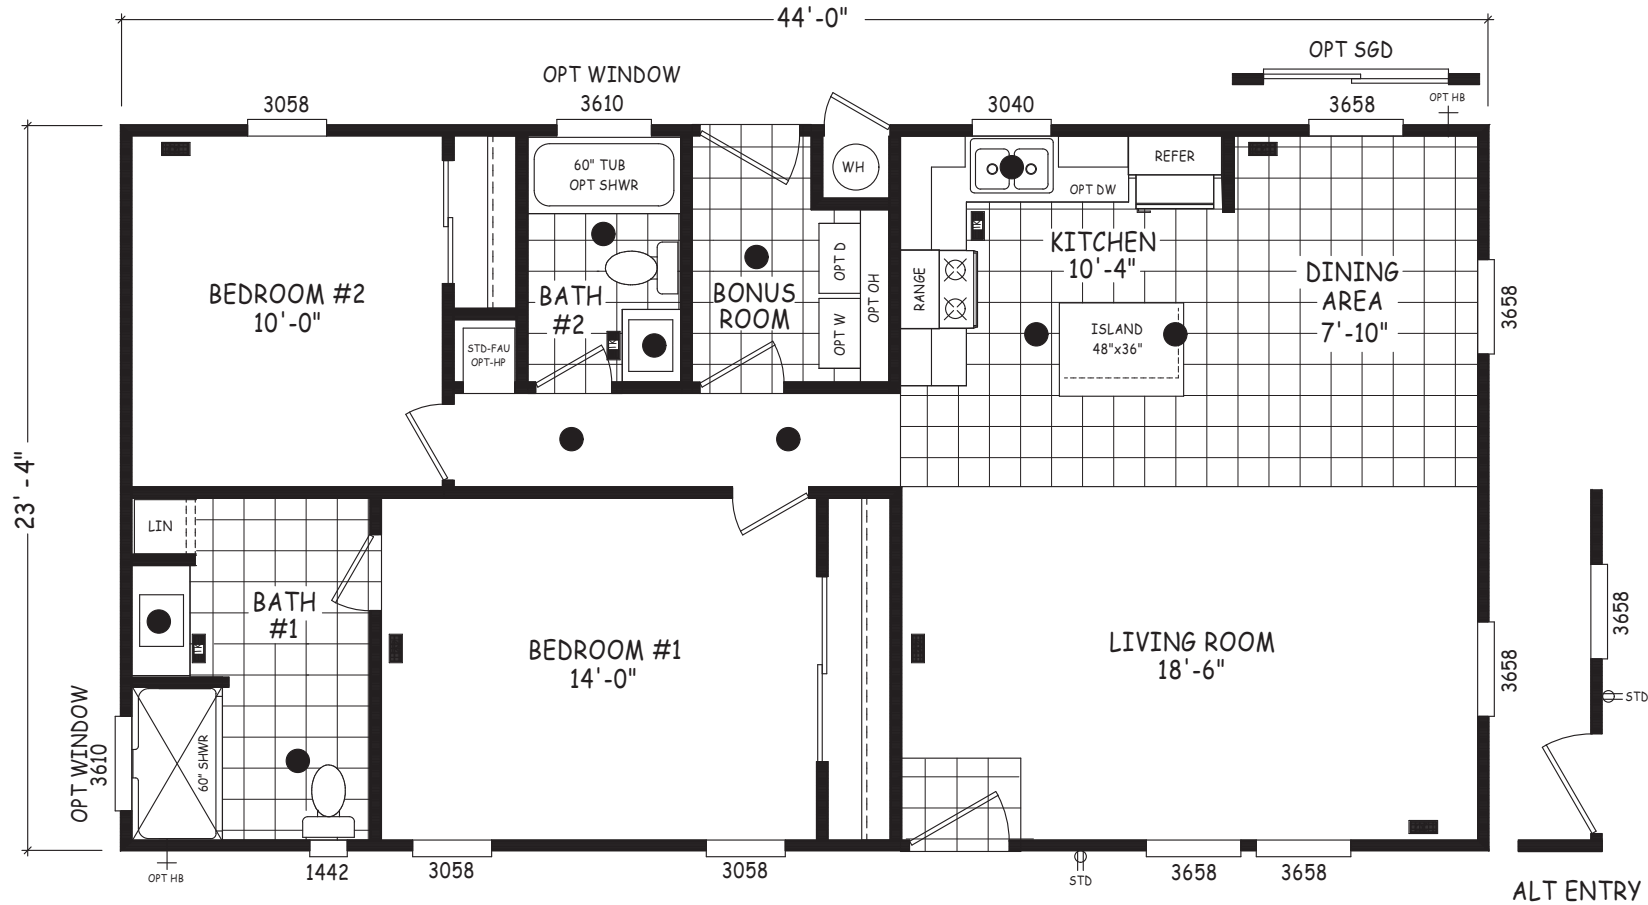

Champlin

Edge Series

1,027 SQ. FT. (Approximate) 2 Bedroom, 2 Bath

Last Updated: 5-21-24

MOBILE HOMES ON MAIN
8355 E. Main Street
Mesa, AZ 85207

MobileHomesOnMain.com | 1-800-750-8796

IMPORTANT: Alta Cima Corp reserves the right to modify, cancel or substitute products or features of this event at any time without prior notice or obligation. Pictures and other promotional materials are representative and may depict or contain floor plans, square footages, elevations, options, upgrades, extra design features, decorations, floor coverings, specialty light fixtures, custom paint and wall coverings, window treatments, landscaping, sound and alarm systems, furnishings, appliances, and other designer/decorator features and amenities that are not included as part of the home and/or may not be available at all locations. Home, pricing and community information is subject to change, and homes to prior sale, at any time without notice or obligation. ©2020 Alta Cima Corp. All rights reserved.