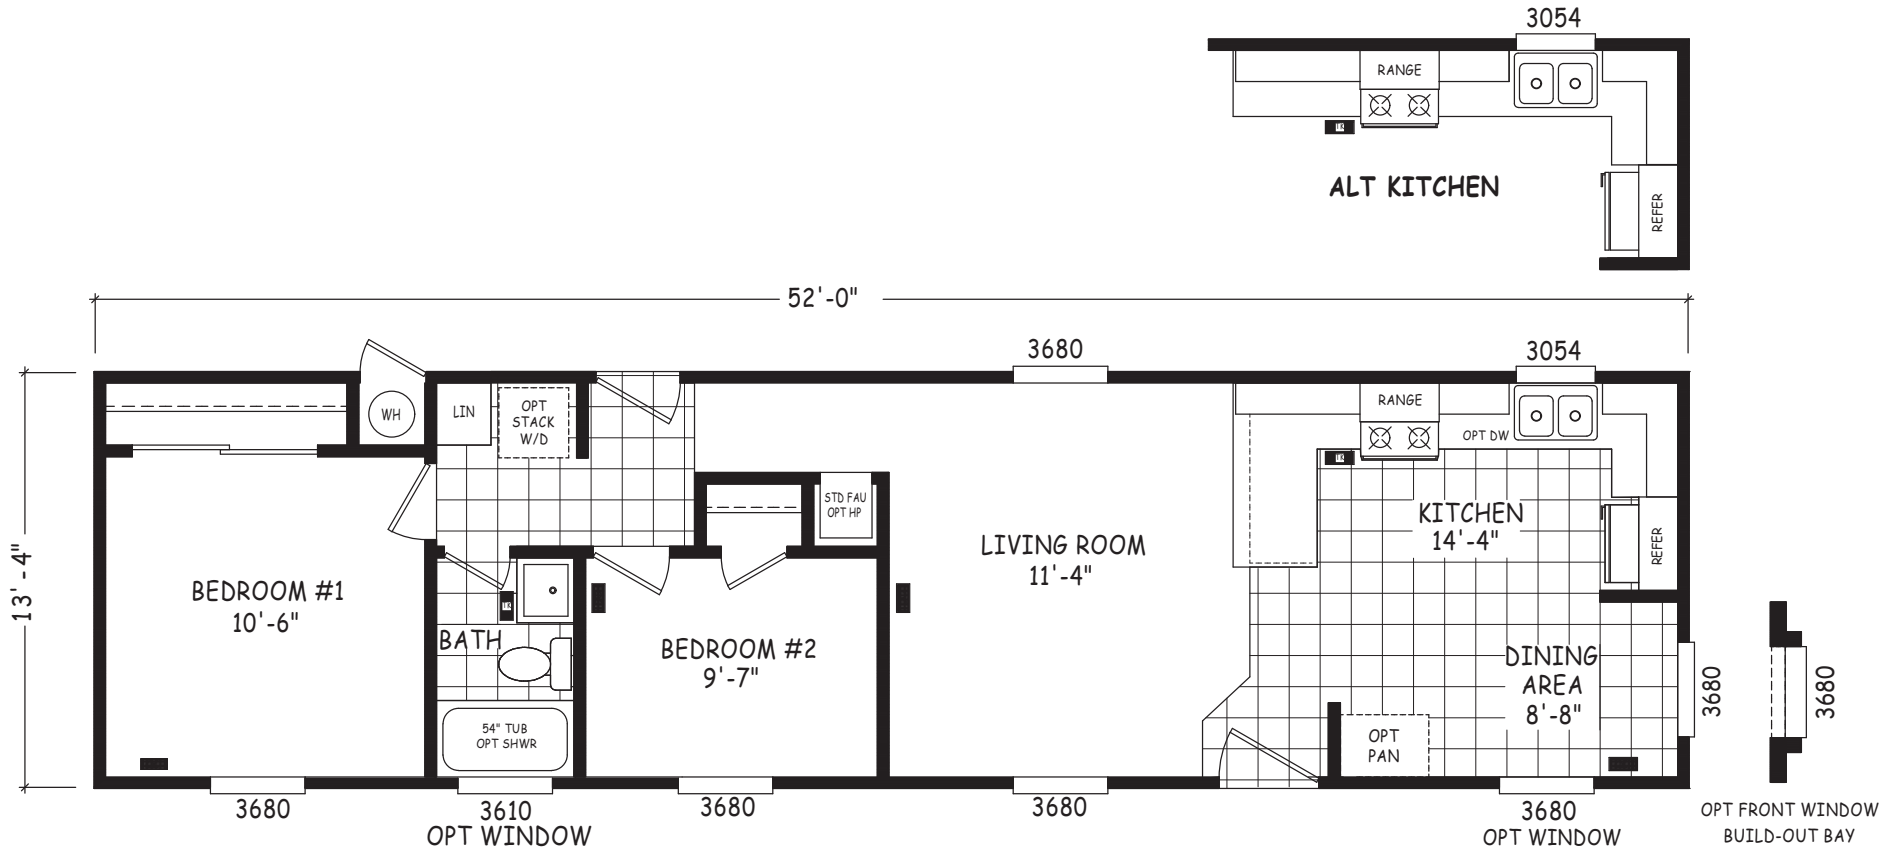

Cedrow

Encore Single Wide Series

694 SQ. FT. (Approximate) 2 Bedroom, 1 Bath

Last Updated: 12-8-22

13' -4"

52' -0"

3680

3054

BEDROOM #1
10' -6"

BATH

BEDROOM #2
9' -7"

LIVING ROOM
11' -4"

KITCHEN
14' -4"

DINING AREA
8' -8"

3680

3610
OPT WINDOW