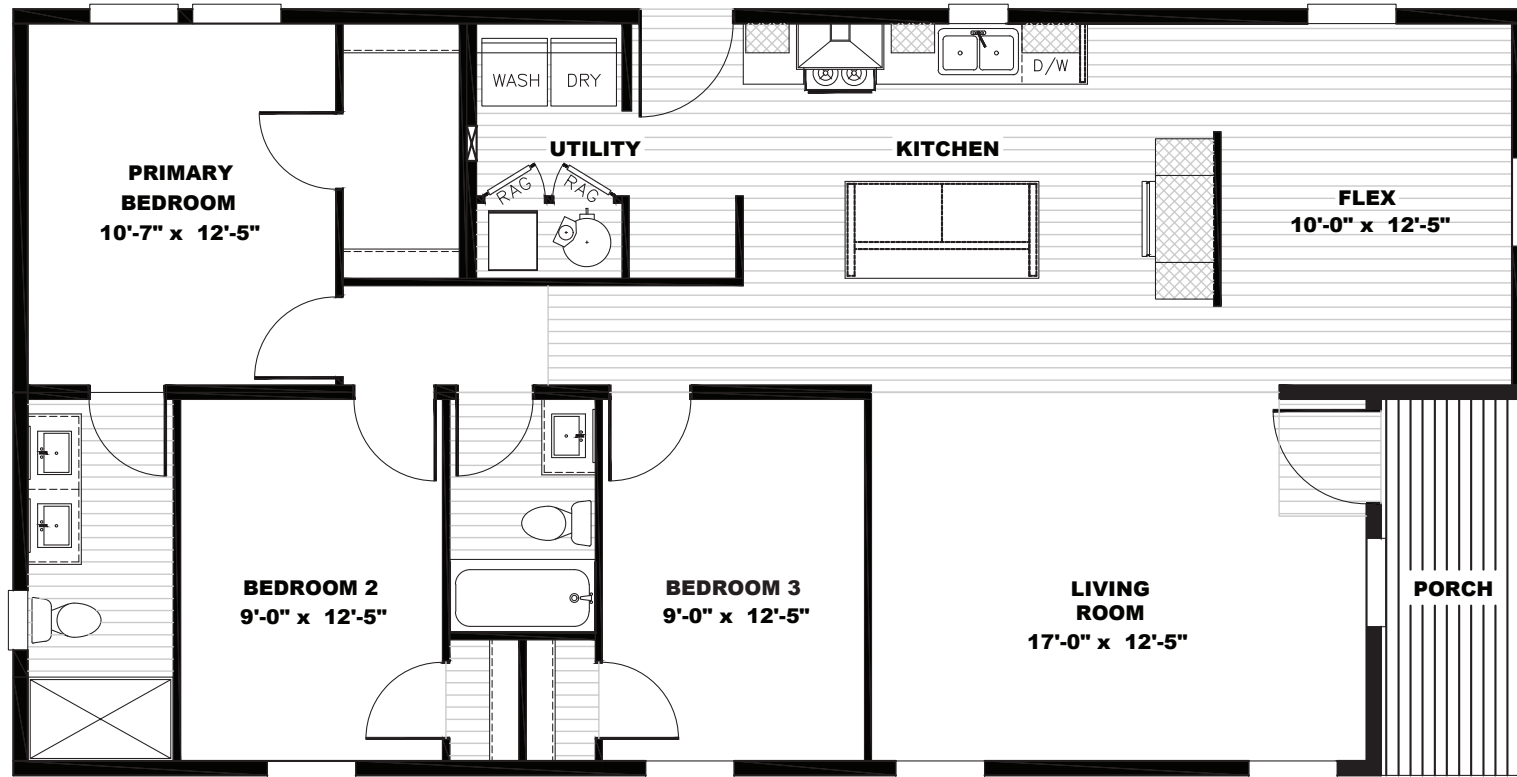

Bursey

Tempo Porch Series - Multi Section

1,369 SQ. FT. (Approximate) 3 Bedroom, 2 Bath

Last Updated: 8-29-24

MOBILE HOMES ON MAIN
8355 E. Main Street
Mesa, AZ 85207

MobileHomesOnMain.com | 1-800-750-8796

IMPORTANT: Alta Cima Corp reserves the right to modify, cancel or substitute products or features of this event at any time without prior notice or obligation. Pictures and other promotional materials are representative and may depict or contain floor plans, square footages, elevations, options, upgrades, extra design features, decorations, floor coverings, specialty light fixtures, custom paint and wall coverings, window treatments, landscaping, sound and alarm systems, furnishings, appliances, and other designer/decorator features and amenities that are not included as part of the home and/or may not be available at all locations. Home, pricing and community information is subject to change, and homes to prior sale, at any time without notice or obligation. ©2020 Alta Cima Corp. All rights reserved.