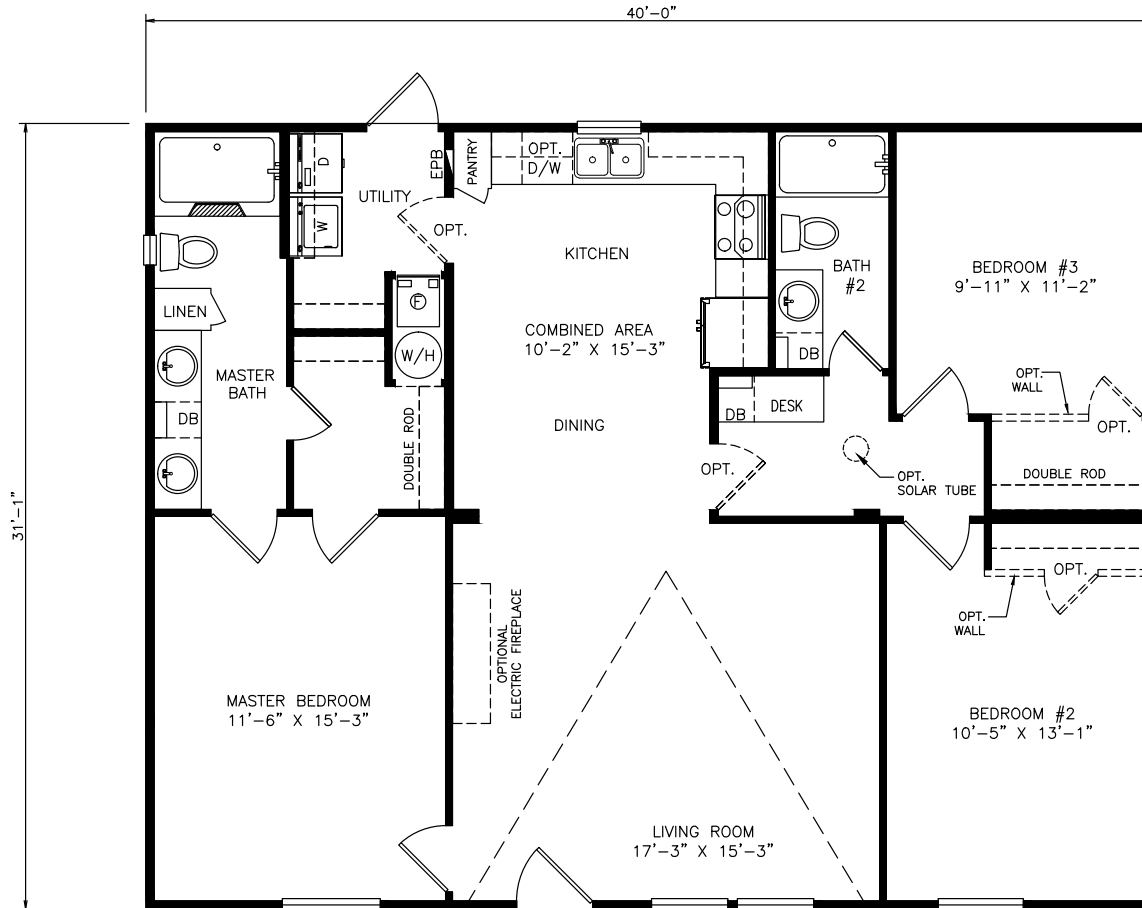

# Bunyard

Heritage Series - Multi Section

1,248 SQ. FT. (Approximate) 3 Bedrooms, 2 Baths

Last Updated: 6-23-21

**MOBILE HOMES ON MAIN**  
8355 E. Main Street  
Mesa, AZ 85207

**MobileHomesOnMain.com | 1-800-750-8796**