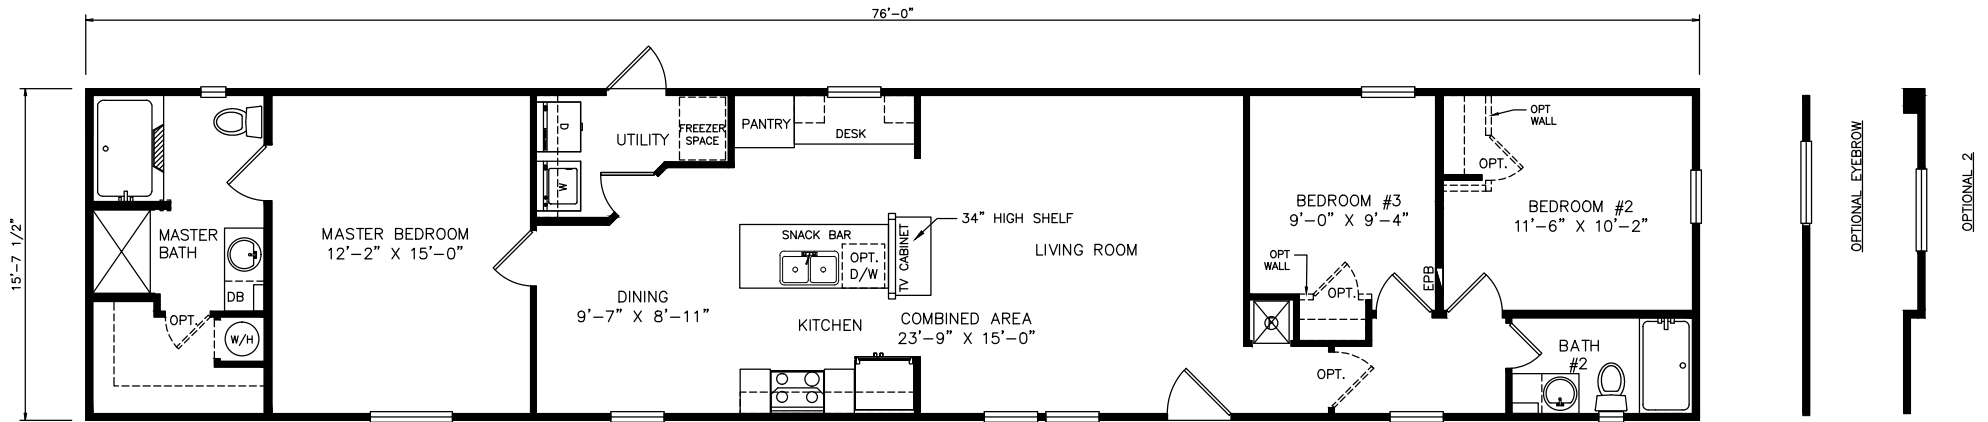

Buford

Heritage Series - Single Section

1,193 SQ. FT. (Approximate) 3 Bedrooms, 2 Baths

Last Updated: 6-22-21

MOBILE HOMES ON MAIN
8355 E. Main Street
Mesa, AZ 85207

MobileHomesOnMain.com | 1-800-750-8796

IMPORTANT: Alta Cima Corp reserves the right to modify, cancel or substitute products or features of this event at any time without prior notice or obligation. Pictures and other promotional materials are representative and may depict or contain floor plans, square footages, elevations, options, upgrades, extra design features, decorations, floor coverings, specialty light fixtures, custom paint and wall coverings, window treatments, landscaping, sound and alarm systems, furnishings, appliances, and other designer/decorator features and amenities that are not included as part of the home and/or may not be available at all locations. Home, pricing and community information is subject to change, and homes to prior sale, at any time without notice or obligation. ©2020 Alta Cima Corp. All rights reserved.