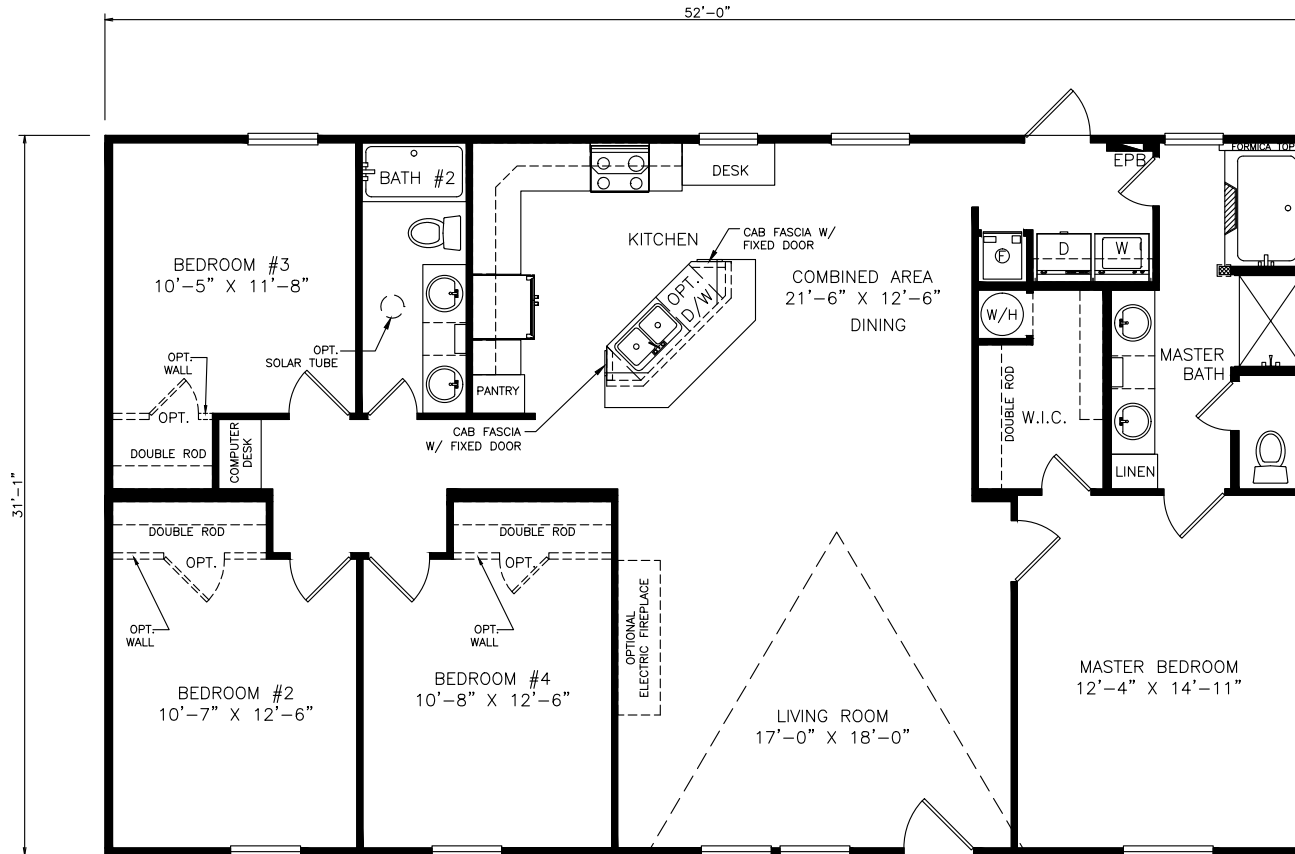

Bracketville

Select Series - Multi Section

1,622 SQ. FT. (Approximate) 4 Bedrooms, 2 Baths

Last Updated: 6-21-21

MOBILE HOMES ON MAIN
8355 E. Main Street
Mesa, AZ 85207

MobileHomesOnMain.com | 1-800-750-8796