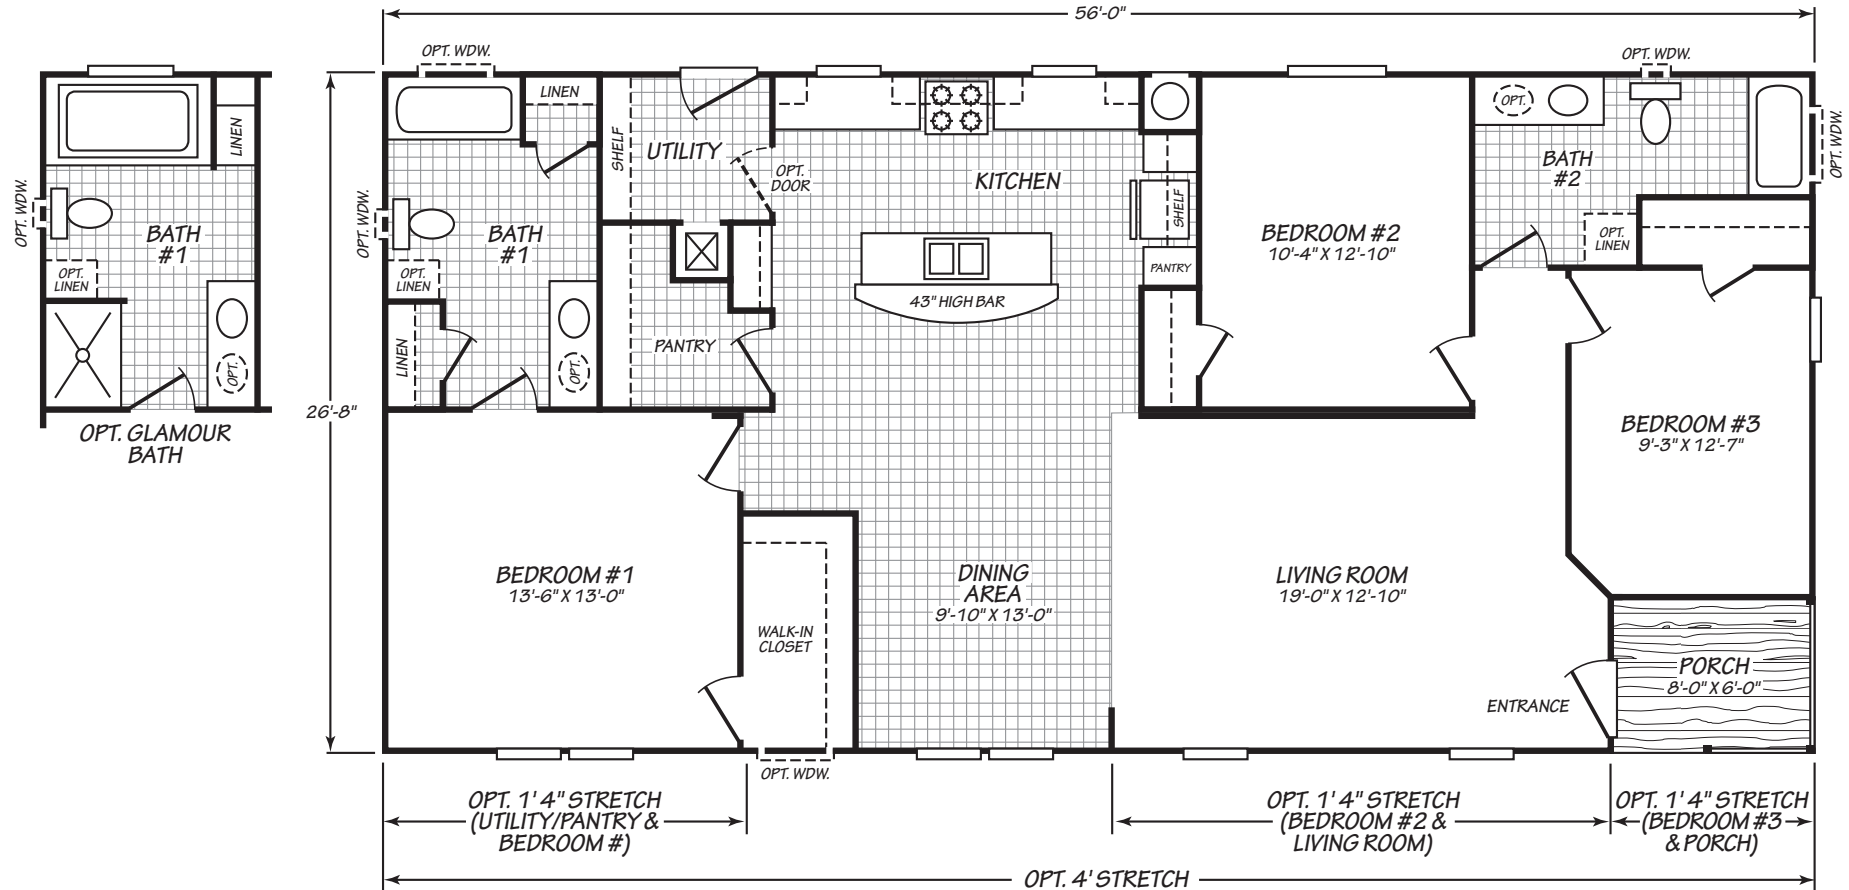

Boxelder

Canyon Lake Series

1,492 SQ. FT. (Approximate) 3 Bedrooms, 2 Baths

Last Updated: 10-11-24

MOBILE HOMES ON MAIN
8355 E. Main Street
Mesa, AZ 85207

MobileHomesOnMain.com | 1-800-750-8796

IMPORTANT: Alta Cima Corp reserves the right to modify, cancel or substitute products or features of this event at any time without prior notice or obligation. Pictures and other promotional materials are representative and may depict or contain floor plans, square footages, elevations, options, upgrades, extra design features, decorations, floor coverings, specialty light fixtures, custom paint and wall coverings, window treatments, landscaping, sound and alarm systems, furnishings, appliances, and other designer/decorator features and amenities that are not included as part of the home and/or may not be available at all locations. Home, pricing and community information is subject to change, and homes to prior sale, at any time without notice or obligation. ©2020 Alta Cima Corp. All rights reserved.