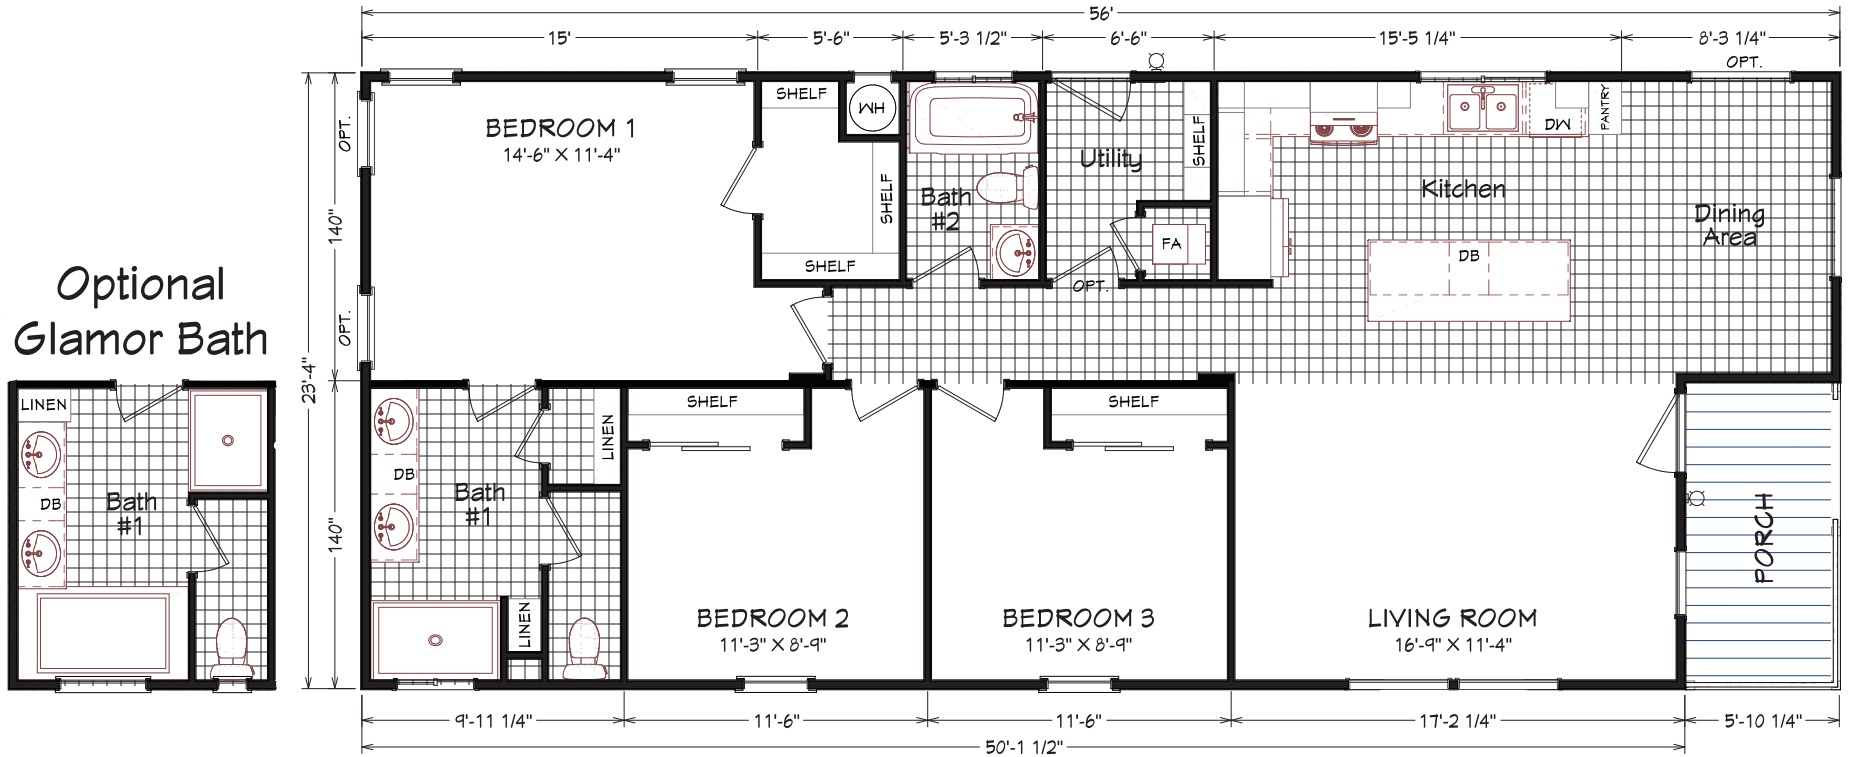

Bowton

Coronado Series

1,237 SQ. FT. (Approximate) 3 Bedroom, 2 Bath

Last Updated: 11-1-22

MOBILE HOMES ON MAIN
8355 E. Main Street
Mesa, AZ 85207

MobileHomesOnMain.com | 1-800-750-8796

IMPORTANT: Alta Cima Corp reserves the right to modify, cancel or substitute products or features of this event at any time without prior notice or obligation. Pictures and other promotional materials are representative and may depict or contain floor plans, square footages, elevations, options, upgrades, extra design features, decorations, floor coverings, specialty light fixtures, custom paint and wall coverings, window treatments, landscaping, sound and alarm systems, furnishings, appliances, and other designer/decorator features and amenities that are not included as part of the home and/or may not be available at all locations. Home, pricing and community information is subject to change, and homes to prior sale, at any time without notice or obligation. ©2020 Alta Cima Corp. All rights reserved.