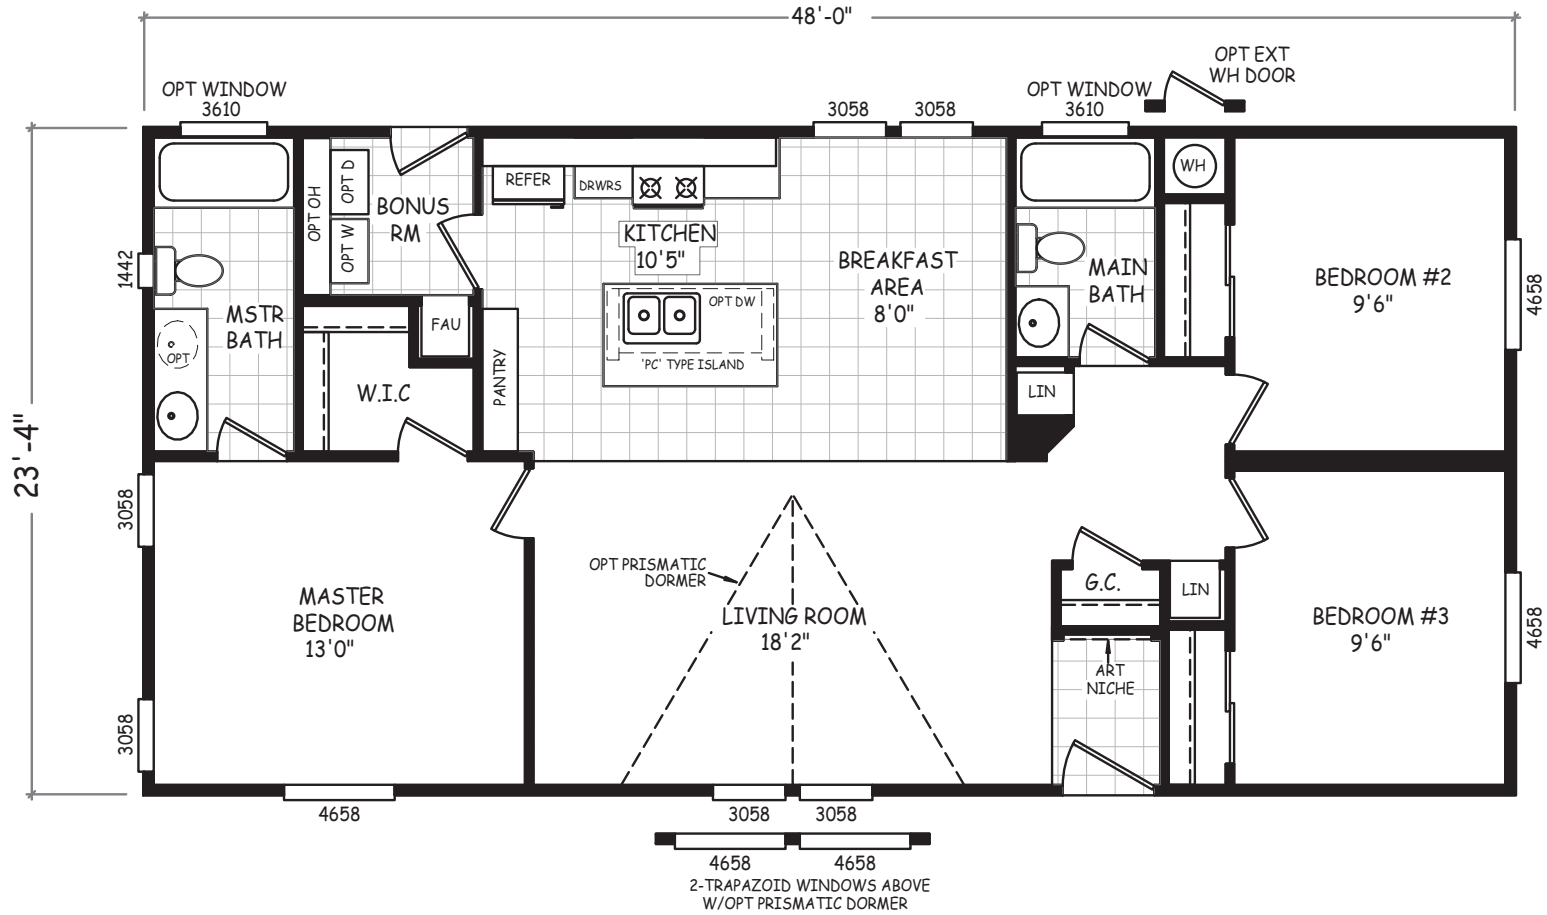

# Bilby

GS Series

1,120 SQ. FT. (Approximate) 3 Bedrooms, 2 Baths

Last Updated:3-8-21

**MOBILE HOMES ON MAIN**  
8355 E. Main Street  
Mesa, AZ 85207

**MobileHomesOnMain.com | 1-800-750-8796**

**IMPORTANT:** Alta Cima Corp reserves the right to modify, cancel or substitute products or features of this event at any time without prior notice or obligation. Pictures and other promotional materials are representative and may depict or contain floor plans, square footages, elevations, options, upgrades, extra design features, decorations, floor coverings, specialty light fixtures, custom paint and wall coverings, window treatments, landscaping, sound and alarm systems, furnishings, appliances, and other designer/decorator features and amenities that are not included as part of the home and/or may not be available at all locations. Home, pricing and community information is subject to change, and homes to prior sale, at any time without notice or obligation. ©2020 Alta Cima Corp. All rights reserved.