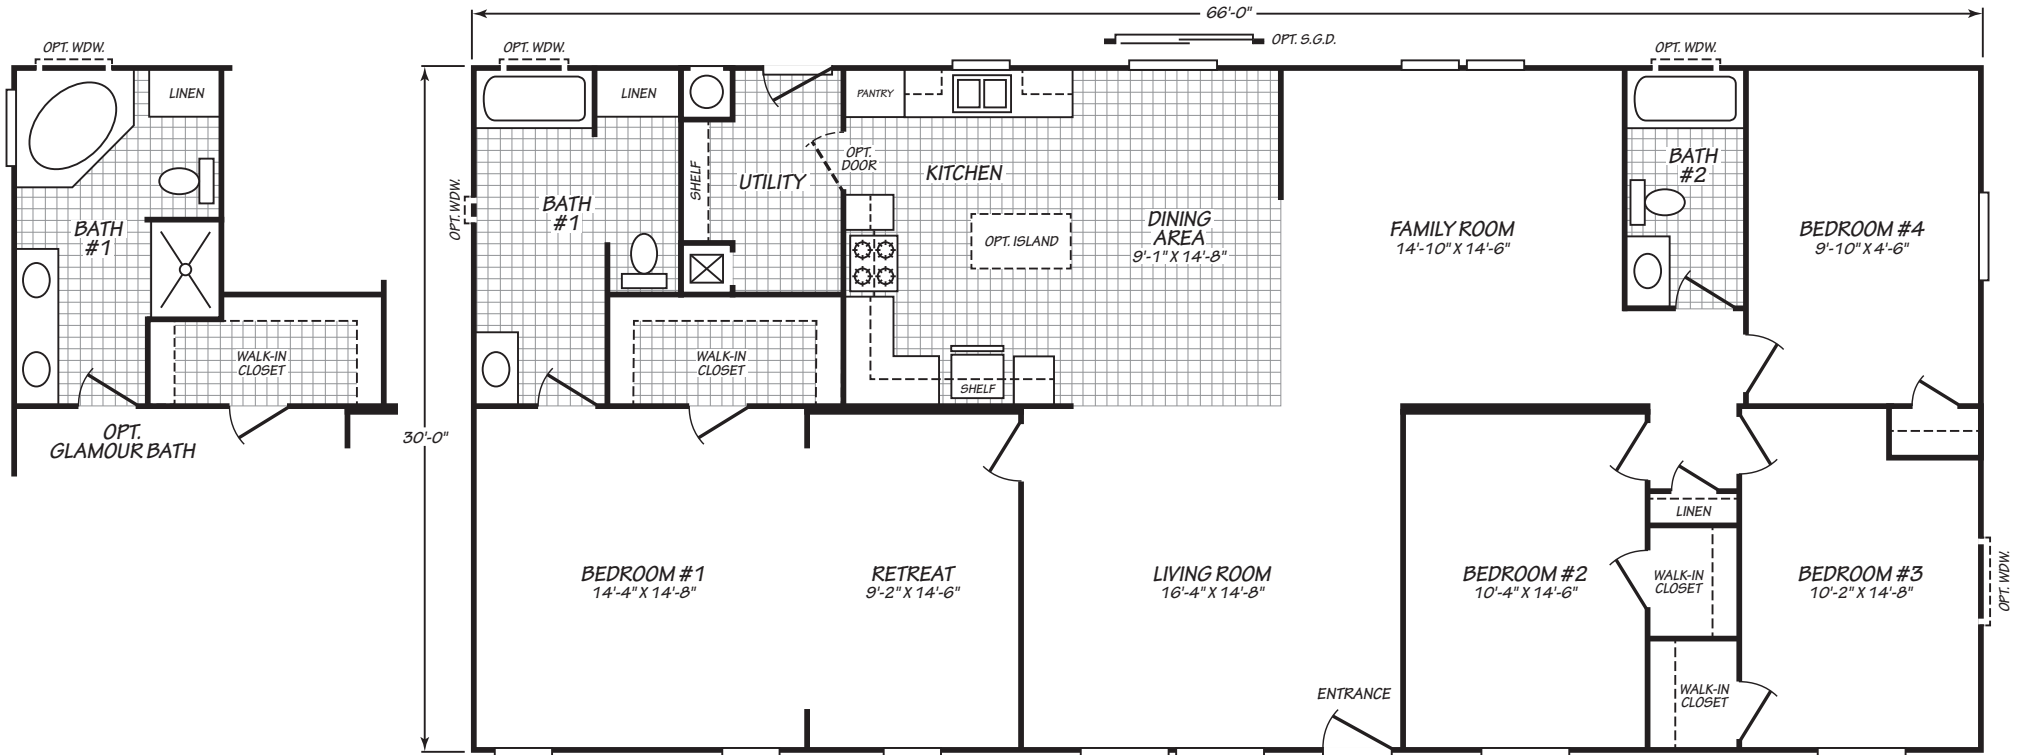

Berrendo

Canyon Lake Series

1,980 SQ. FT. (Approximate) 4 Bedrooms, 2 Baths

Last Updated: 10-11-24

MOBILE HOMES ON MAIN
8355 E. Main Street
Mesa, AZ 85207

MobileHomesOnMain.com | 1-800-750-8796

IMPORTANT: Alta Cima Corp reserves the right to modify, cancel or substitute products or features of this event at any time without prior notice or obligation. Pictures and other promotional materials are representative and may depict or contain floor plans, square footages, elevations, options, upgrades, extra design features, decorations, floor coverings, specialty light fixtures, custom paint and wall coverings, window treatments, landscaping, sound and alarm systems, furnishings, appliances, and other designer/decorator features and amenities that are not included as part of the home and/or may not be available at all locations. Home, pricing and community information is subject to change, and homes to prior sale, at any time without notice or obligation. ©2020 Alta Cima Corp. All rights reserved.