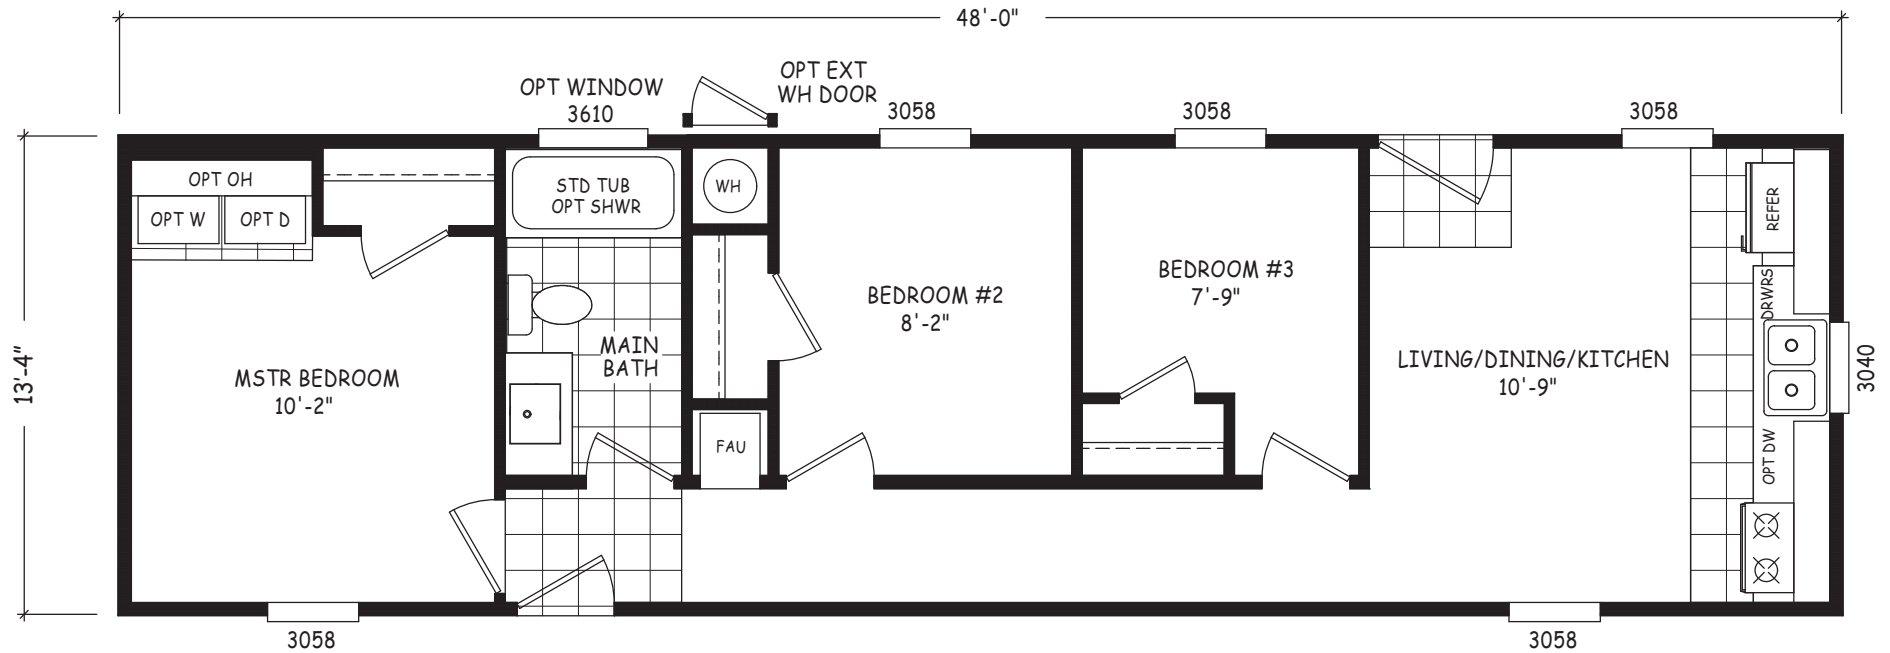

Bellview 3

Landmark Series

3 Bedroom, 1 Bath
Approx. 640 Sq. Ft.

1-800-750-8796

www.MobileHomesOnMain.com

1-800-750-8796

www.MobileHomesOnMain.com

I authorize Mobile Homes on Main to build my house, per this plan
 X _____
 Customer Signature / Date