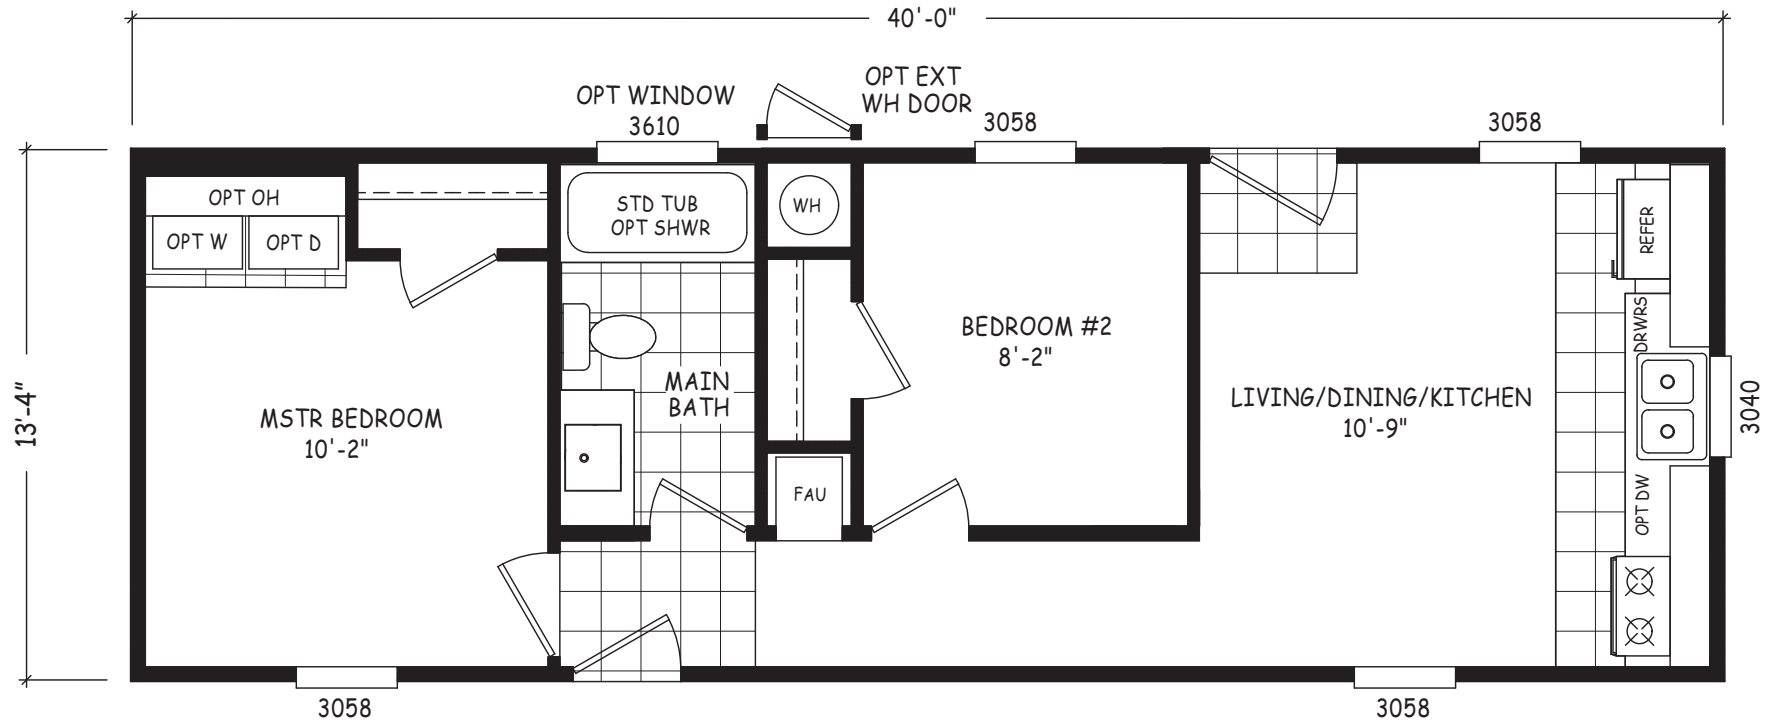

# Bellview 2

Landmark Series

2 Bedroom, 1 Bath  
Approx. 533 Sq. Ft.

1-800-750-8796

www.MobileHomesOnMain.com

1-800-750-8796

www.MobileHomesOnMain.com

I authorize Mobile Homes on Main to build my house, per this plan  
 X \_\_\_\_\_  
 Customer Signature / Date