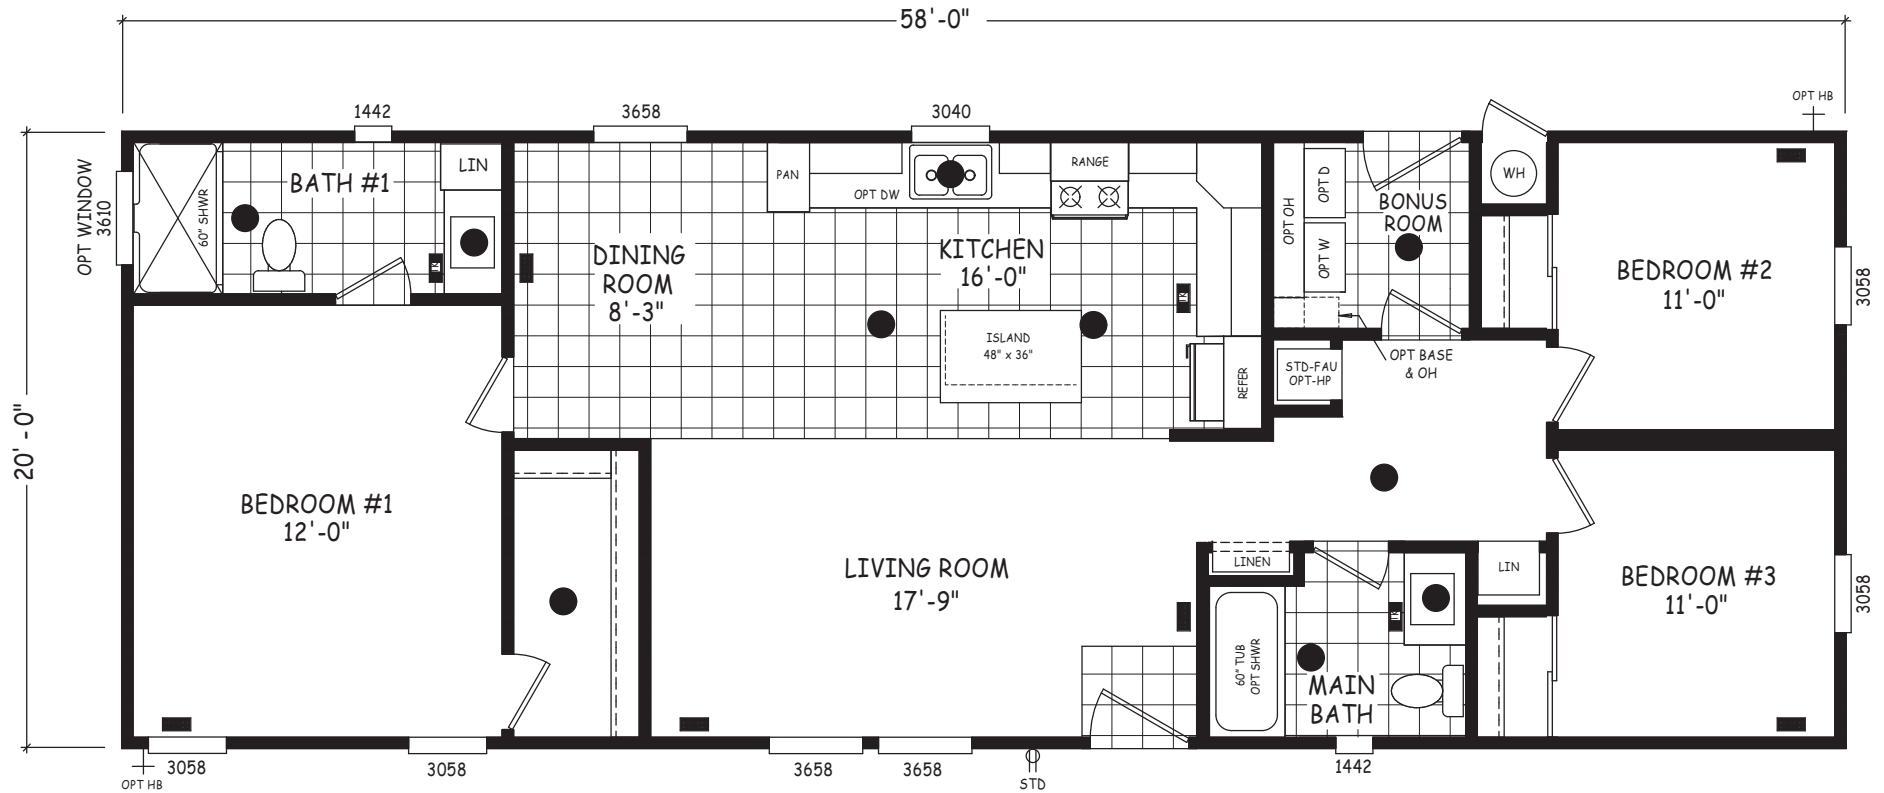

Ashford

Edge Series

1,160 SQ. FT. (Approximate) 3 Bedroom, 2 Bath

Last Updated: 5-21-24

MOBILE HOMES ON MAIN
8355 E. Main Street
Mesa, AZ 85207

MobileHomesOnMain.com | 1-800-750-8796

IMPORTANT: Alta Cima Corp reserves the right to modify, cancel or substitute products or features of this event at any time without prior notice or obligation. Pictures and other promotional materials are representative and may depict or contain floor plans, square footages, elevations, options, upgrades, extra design features, decorations, floor coverings, specialty light fixtures, custom paint and wall coverings, window treatments, landscaping, sound and alarm systems, furnishings, appliances, and other designer/decorator features and amenities that are not included as part of the home and/or may not be available at all locations. Home, pricing and community information is subject to change, and homes to prior sale, at any time without notice or obligation. ©2020 Alta Cima Corp. All rights reserved.