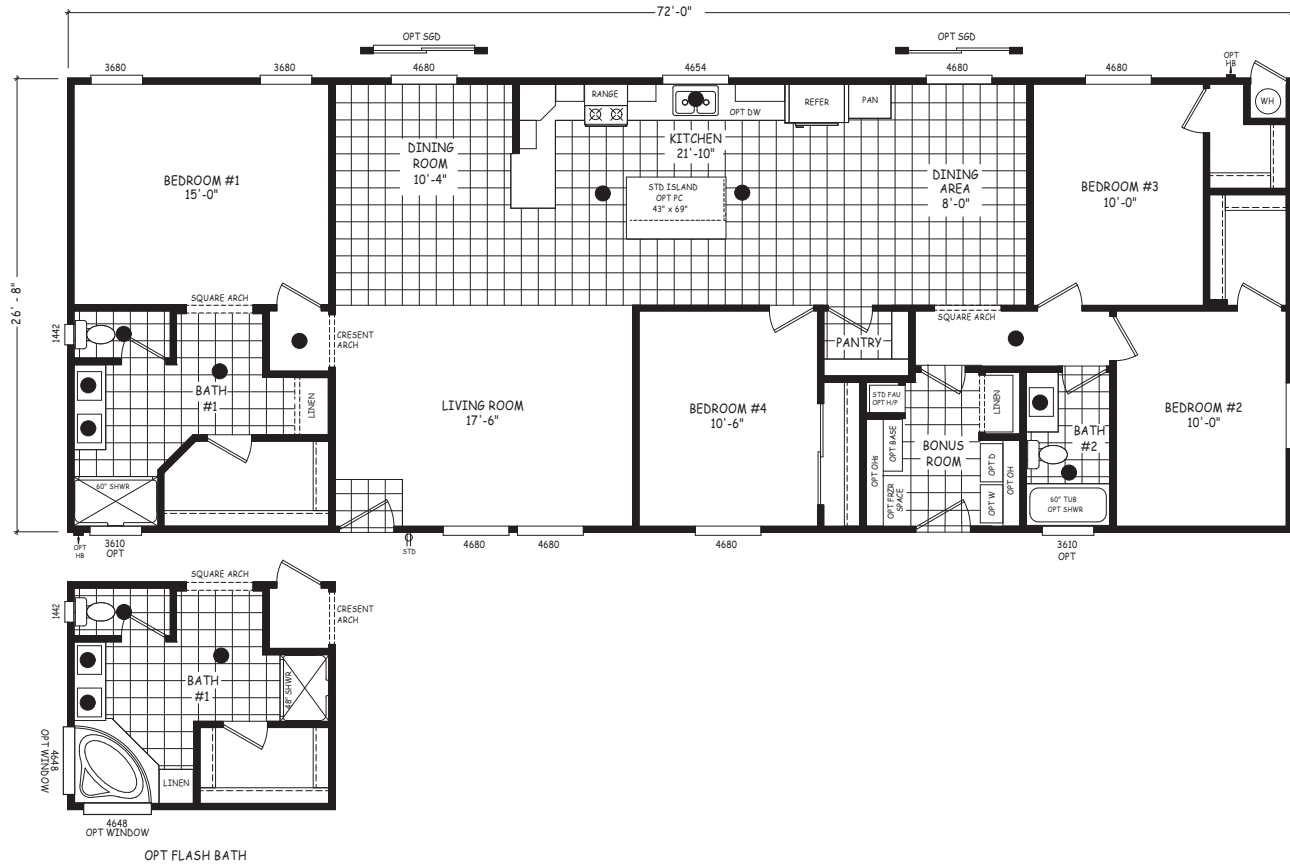

# Arney

Edge Series

1,920 SQ. FT. (Approximate) 4 Bedroom, 2 Bath

Last Updated: 7-24-24

**MOBILE HOMES ON MAIN**  
8355 E. Main Street  
Mesa, AZ 85207

**MobileHomesOnMain.com | 1-800-750-8796**

**IMPORTANT:** Alta Cima Corp reserves the right to modify, cancel or substitute products or features of this event at any time without prior notice or obligation. Pictures and other promotional materials are representative and may depict or contain floor plans, square footages, elevations, options, upgrades, extra design features, decorations, floor coverings, specialty light fixtures, custom paint and wall coverings, window treatments, landscaping, sound and alarm systems, furnishings, appliances, and other designer/decorator features and amenities that are not included as part of the home and/or may not be available at all locations. Home, pricing and community information is subject to change, and homes to prior sale, at any time without notice or obligation. ©2020 Alta Cima Corp. All rights reserved.