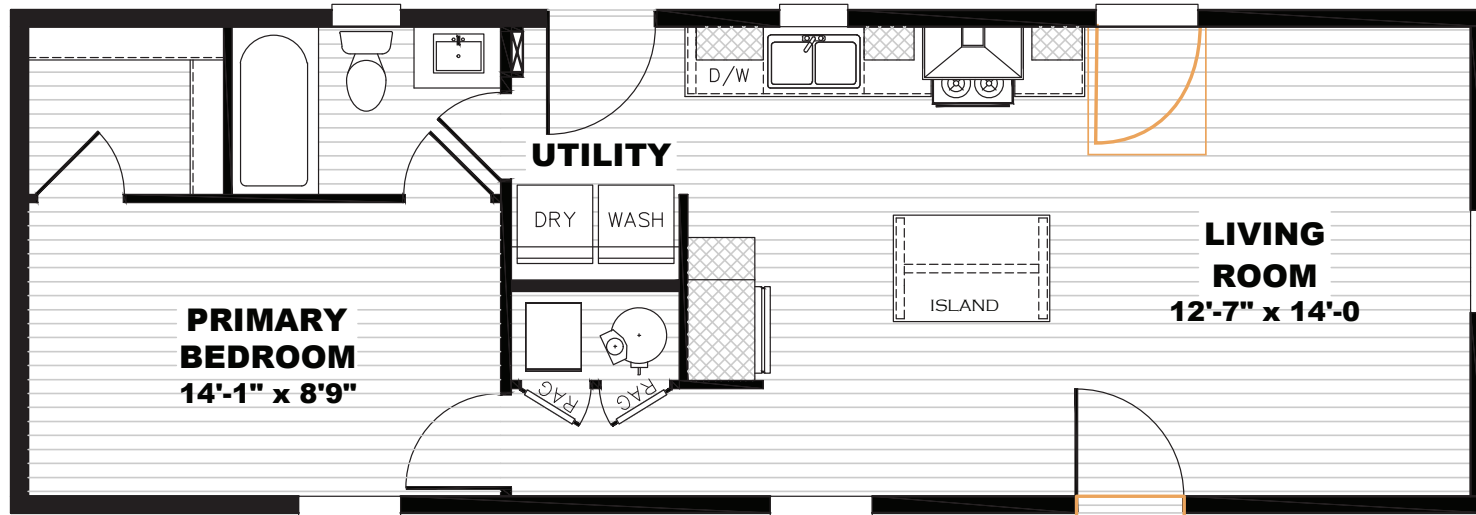

Armidale

Tempo Series - Single Section

660 SQ. FT. (Approximate) 1 Bedroom, 1 Bath

Last Updated: 10-2-24

 Alternate Door Location Available

Note: This home includes a walk-in shower.
(Tub/Shower as shown is not available)