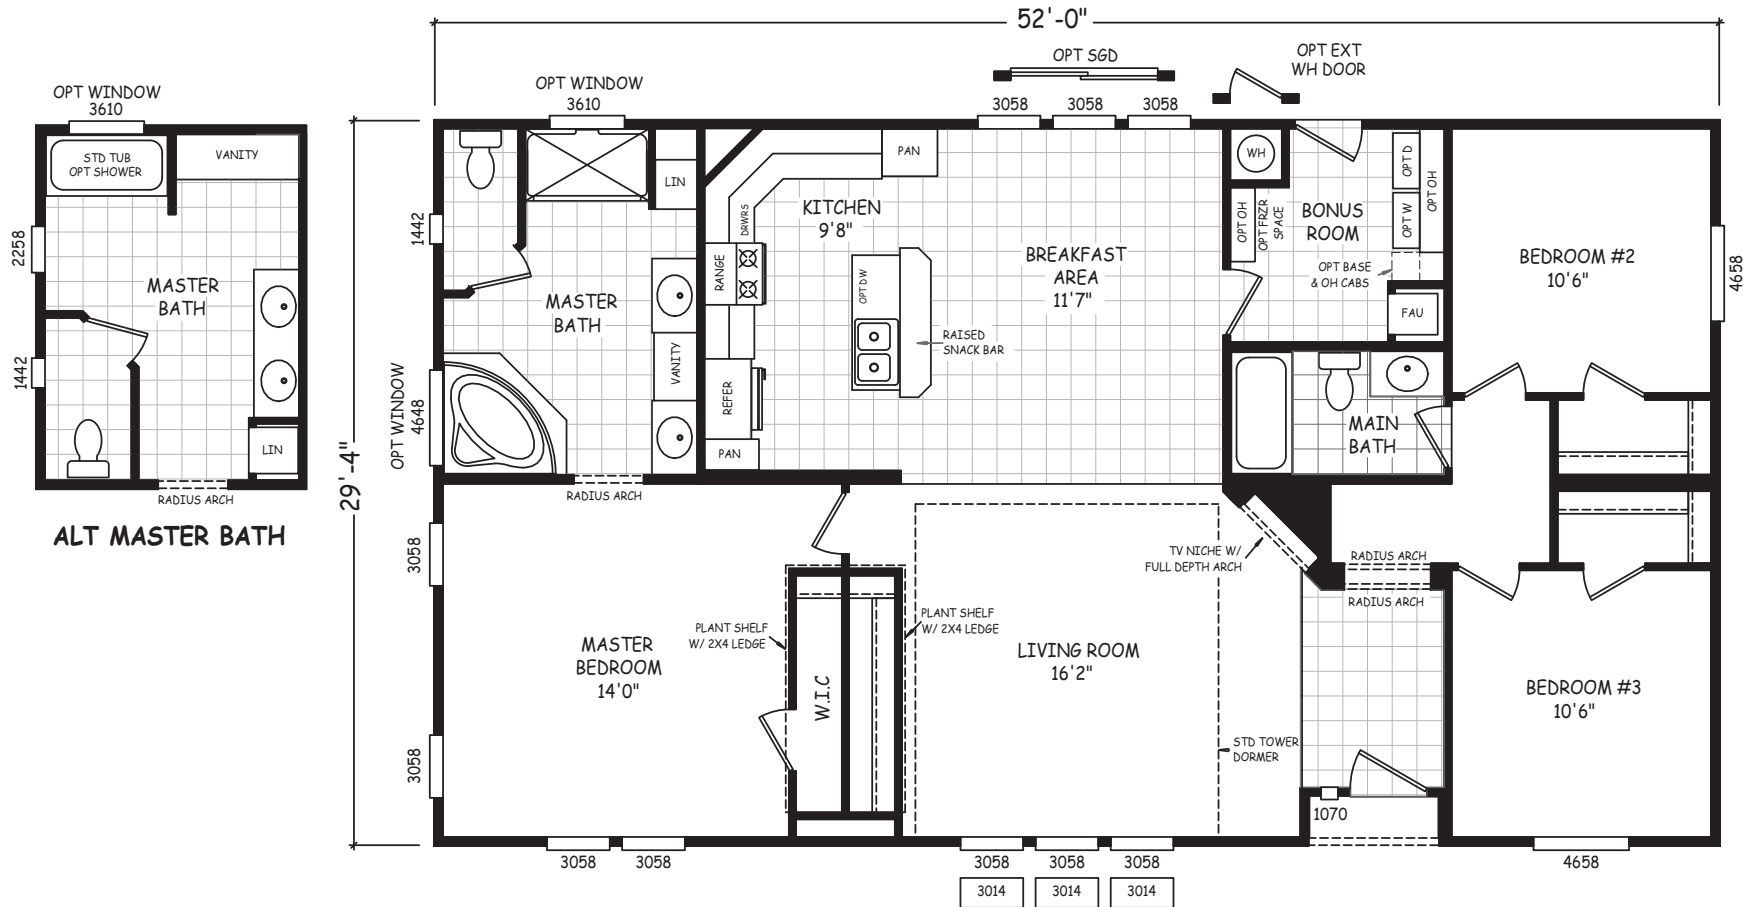

Arlington

Estate Series

Mobile Homes

ON MAIN

3 Bedroom, 2 Bath
Approx. 1,515 Sq. Ft.

1-800-750-8796

www.MobileHomesOnMain.com

1-800-750-8796

www.MobileHomesOnMain.com

I authorize Mobile Homes on Main to build my house, per this plan
X _____
Customer Signature / Date

Mobile Homes On Main
8355 E. Main Street
Mesa, Arizona 85207

Important: Due to our policy of constant improvement, all information in our brochures may vary from actual home. The right is reserved to make changes at any time, without notice or obligation, in colors, materials, specifications, processes, and models. All dimensions and square footage calculations are nominal and approximate figures. Please check with your sales person for specific and current information. Last Updated: 6-20-18