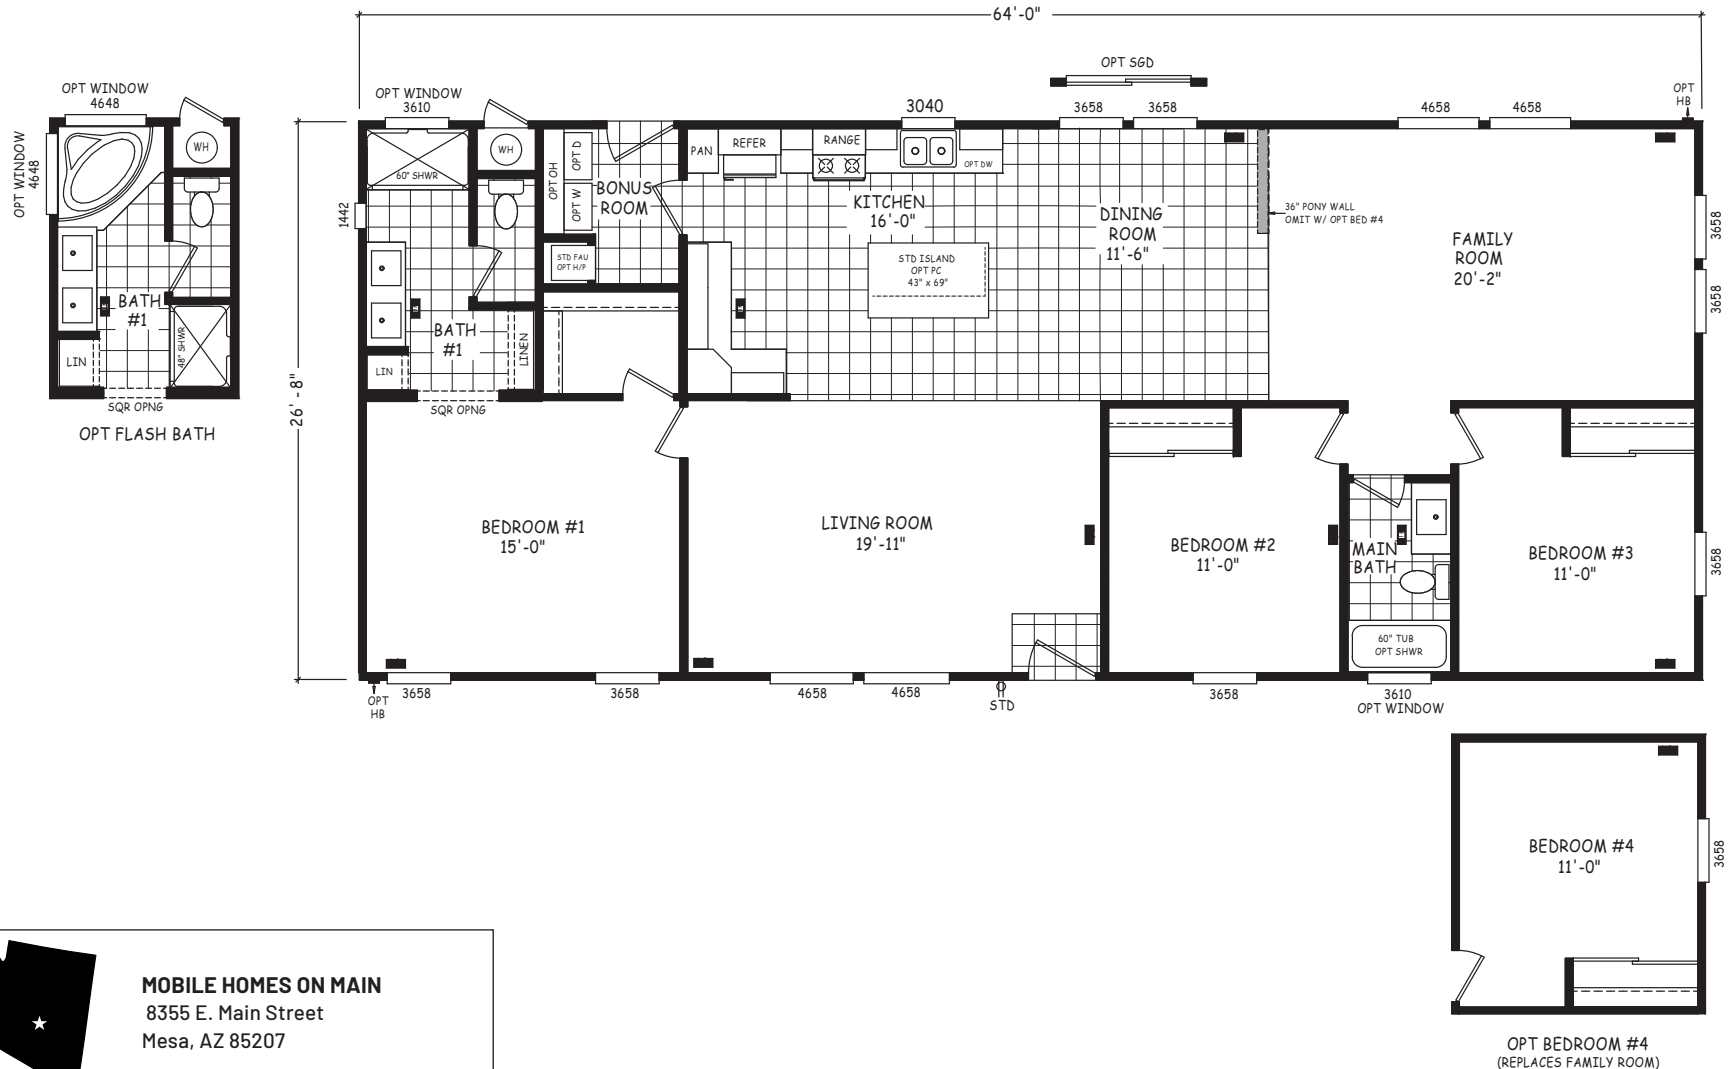

Anakin

Edge Series

1,707 SQ. FT. (Approximate) 3 Bedroom, 2 Bath

Last Updated: 8-22-22

MOBILE HOMES ON MAIN
8355 E. Main Street
Mesa, AZ 85207

MobileHomesOnMain.com | 1-800-750-8796

IMPORTANT: Alta Cima Corp reserves the right to modify, cancel or substitute products or features of this event at any time without prior notice or obligation. Pictures and other promotional materials are representative and may depict or contain floor plans, square footages, elevations, options, upgrades, extra design features, decorations, floor coverings, specialty light fixtures, custom paint and wall coverings, window treatments, landscaping, sound and alarm systems, furnishings, appliances, and other designer/decorator features and amenities that are not included as part of the home and/or may not be available at all locations. Home, pricing and community information is subject to change, and homes to prior sale, at any time without notice or obligation. ©2020 Alta Cima Corp. All rights reserved.