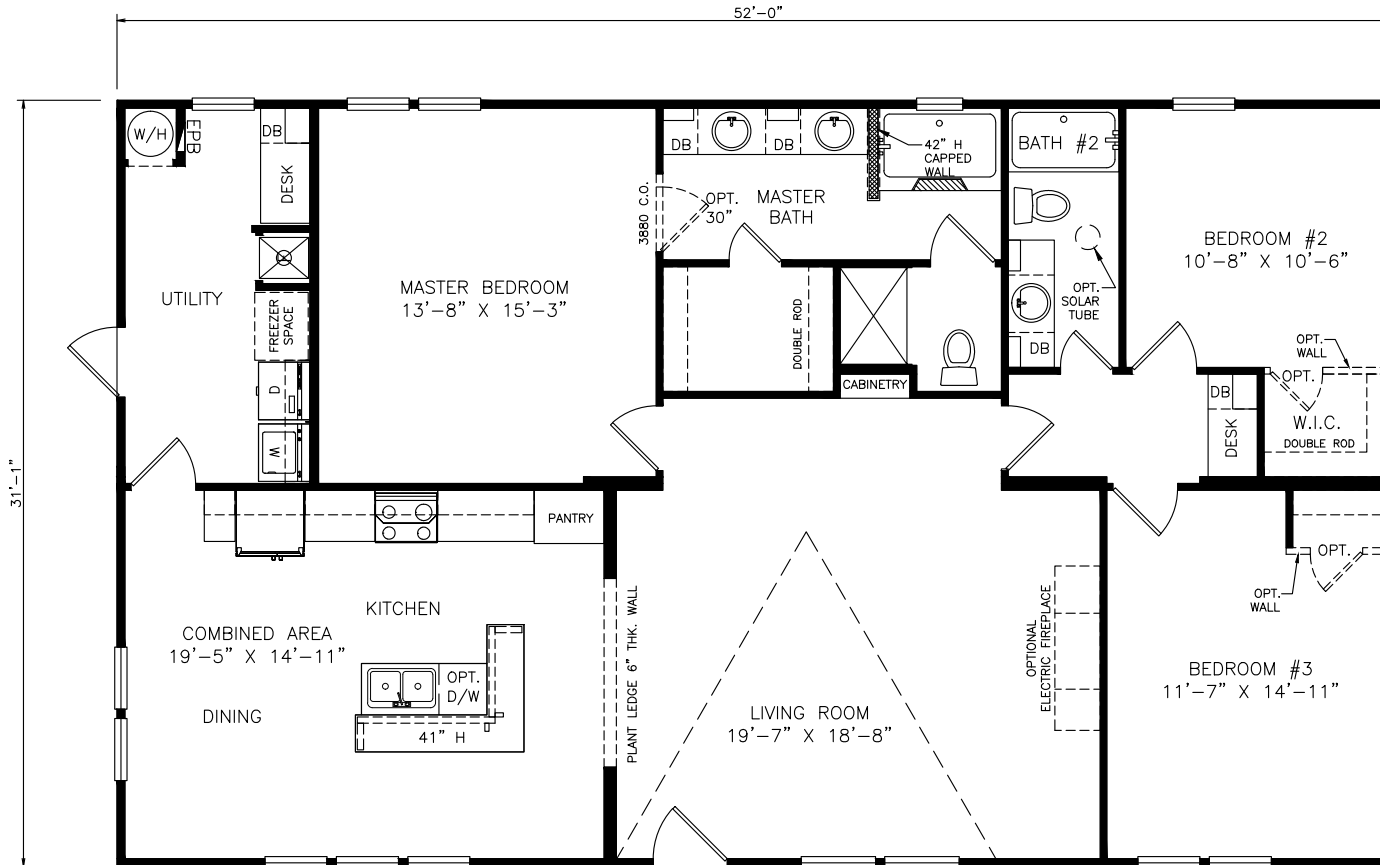

Alvin

Classic Series - Multi Section

1,622 SQ. FT. (Approximate) 3 Bedrooms, 2 Baths

Last Updated: 6-16-21

MOBILE HOMES ON MAIN
8355 E. Main Street
Mesa, AZ 85207

MobileHomesOnMain.com | 1-800-750-8796

IMPORTANT: Alta Cima Corp reserves the right to modify, cancel or substitute products or features of this event at any time without prior notice or obligation. Pictures and other promotional materials are representative and may depict or contain floor plans, square footages, elevations, options, upgrades, extra design features, decorations, floor coverings, specialty light fixtures, custom paint and wall coverings, window treatments, landscaping, sound and alarm systems, furnishings, appliances, and other designer/decorator features and amenities that are not included as part of the home and/or may not be available at all locations. Home, pricing and community information is subject to change, and homes to prior sale, at any time without notice or obligation. ©2020 Alta Cima Corp. All rights reserved.