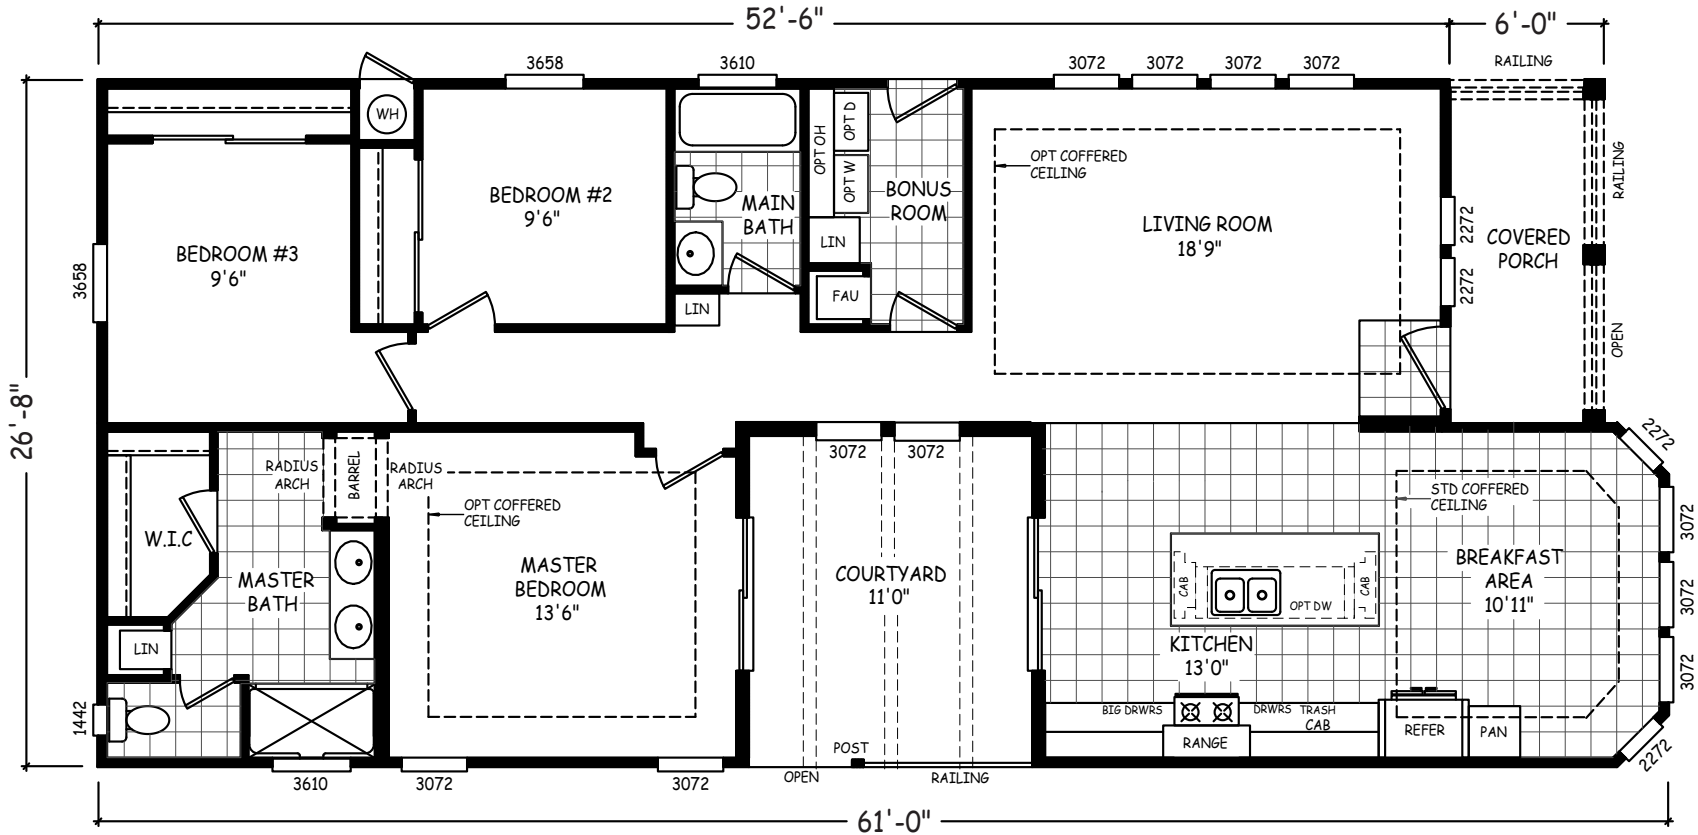

Adelante

Pacifica Series

Mobile Homes

ON MAIN

3 Bedrooms, 2 Baths
Approx. 1,510 Sq. Ft.

1-800-750-8796

www.MobileHomesOnMain.com

1-800-750-8796

www.MobileHomesOnMain.com

I authorize Mobile Homes on Main to build my house, per this plan
X _____
Customer Signature / Date

Mobile Homes On Main
8355 E. Main Street
Mesa, Arizona 85207

Important: Due to our policy of constant improvement, all information in our brochures may vary from actual home. The right is reserved to make changes at any time, without notice or obligation, in colors, materials, specifications, processes, and models. All dimensions and square footage calculations are nominal and approximate figures. Please check with your sales person for specific and current information. Last Updated: 8-1-18