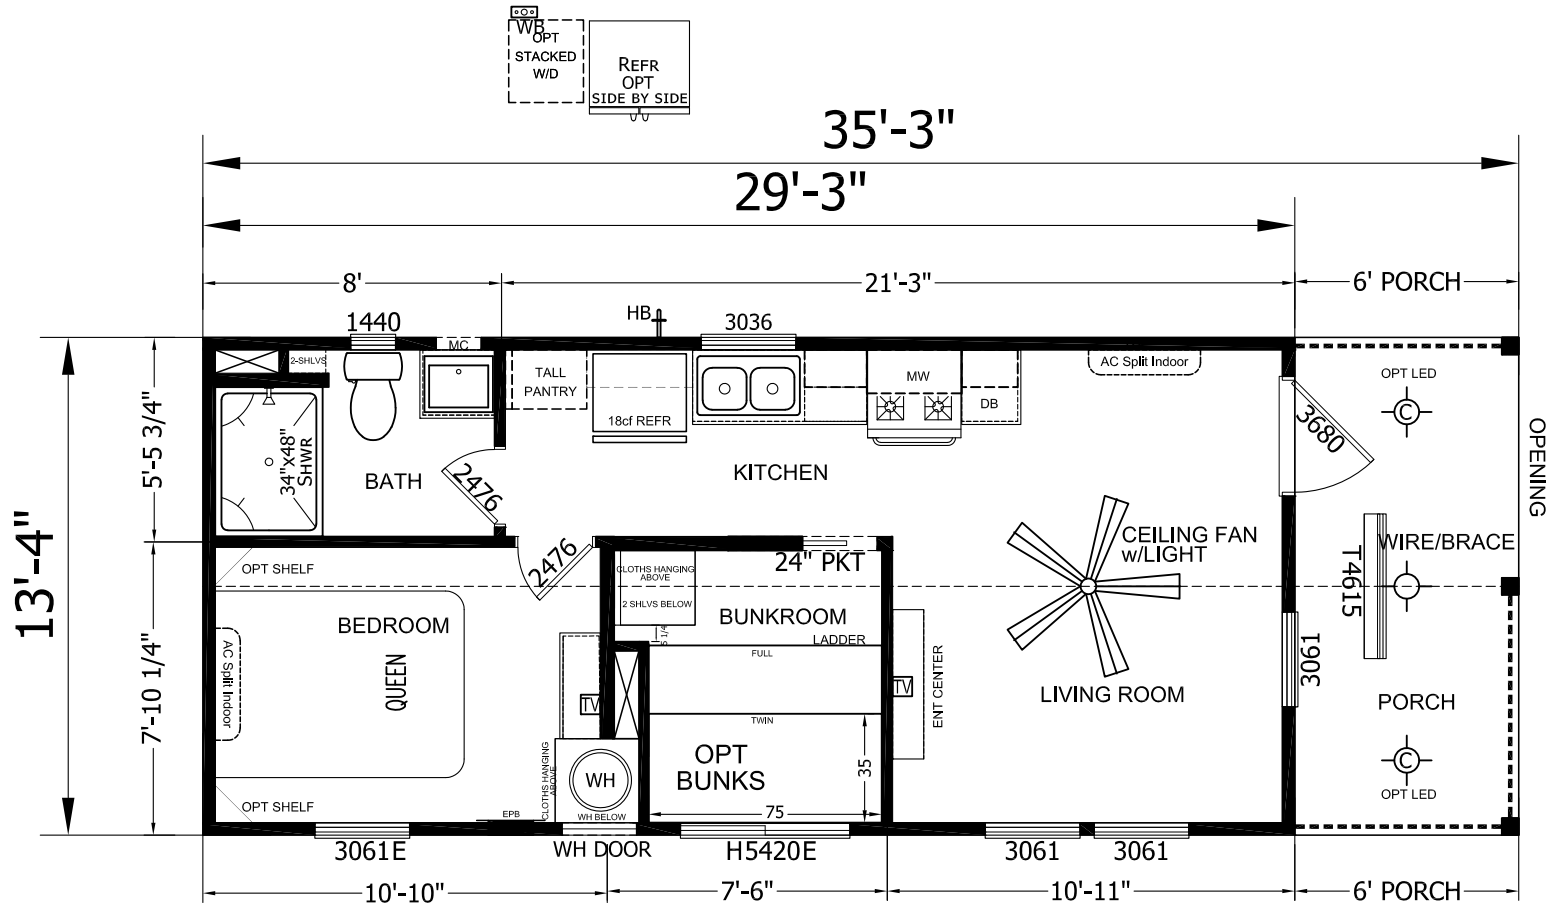

Gradie

Athens Park Series

398 SQ. FT. (Approximate) 2 Bedroom, 1 Bath

Last Updated: 6-5-23

CHAMPION HOMES CENTER
115 Titan Roberts Rd.
Lillington, NC 27546

LT.ParkModelsDirect.com | 1-800-983-0262

IMPORTANT: Champion Homes reserves the right to modify, cancel or substitute products or features of this event at any time without prior notice or obligation. Pictures and other promotional materials are representative and may depict or contain floor plans, square footages, elevations, options, upgrades, extra design features, decorations, floor coverings, specialty light fixtures, custom paint and wall coverings, window treatments, landscaping, sound and alarm systems, furnishings, appliances, and other designer/decorator features and amenities that are not included as part of the home and/or may not be available at all locations. Home, pricing and community information is subject to change, and homes to prior sale, at any time without notice or obligation. ©2020 Champion Homes. All rights reserved.