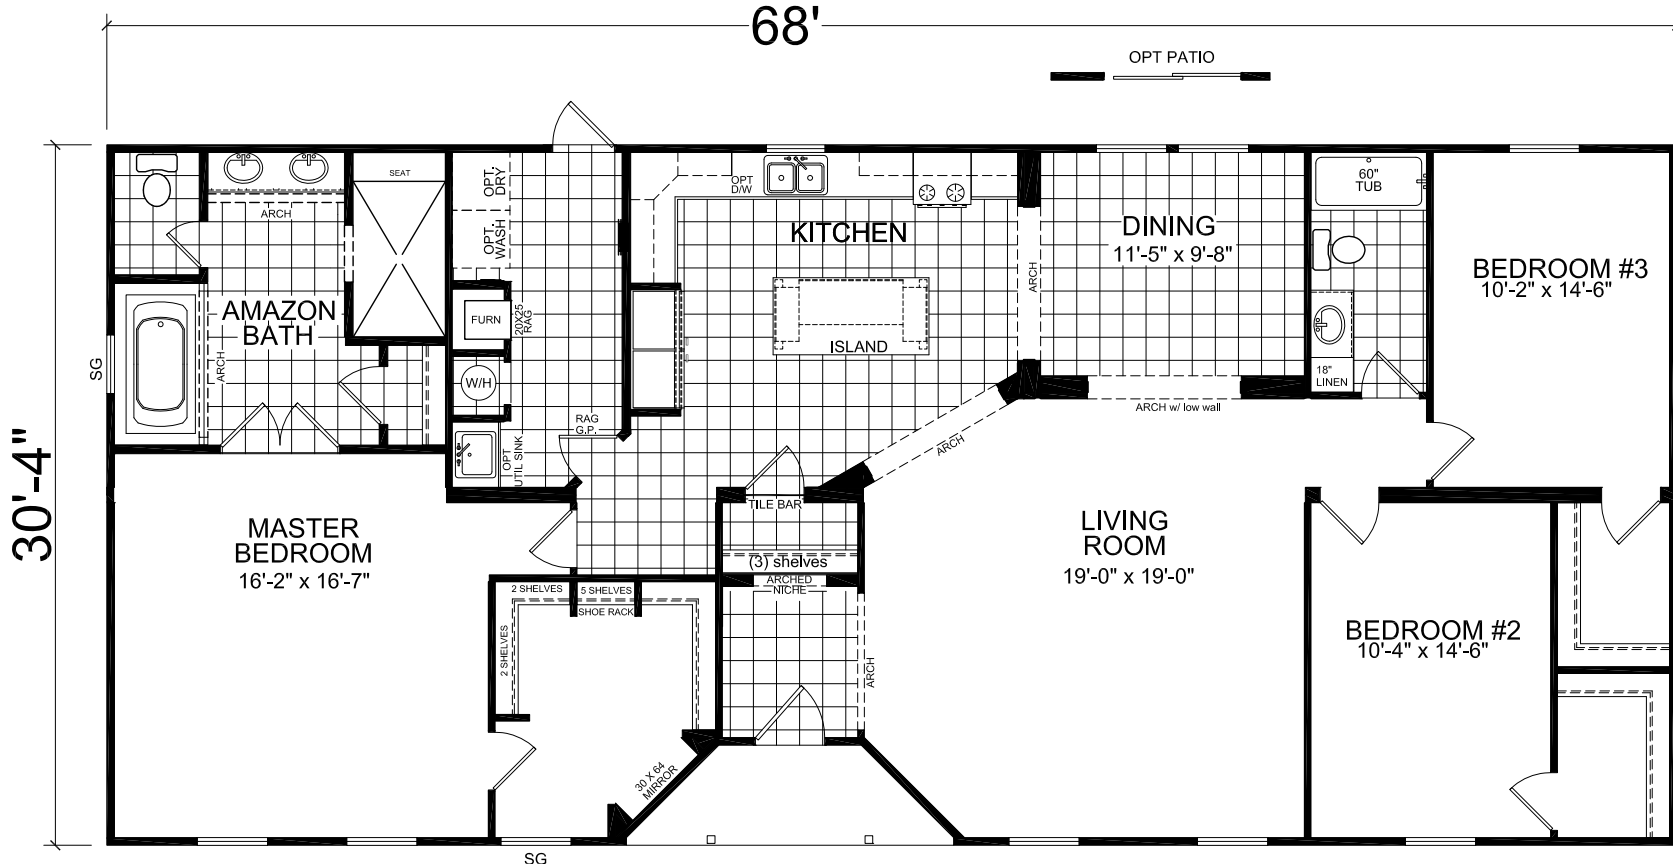

Wylie

Dutch Elite Housing Series

2,017 SQ. FT. (Approximate) 3 Bedroom, 2 Bath

Last Updated: 2-15-22

Loaded with contemporary features, the Wylie model includes the Archdale Package, ask your Housing Consultant for more details.