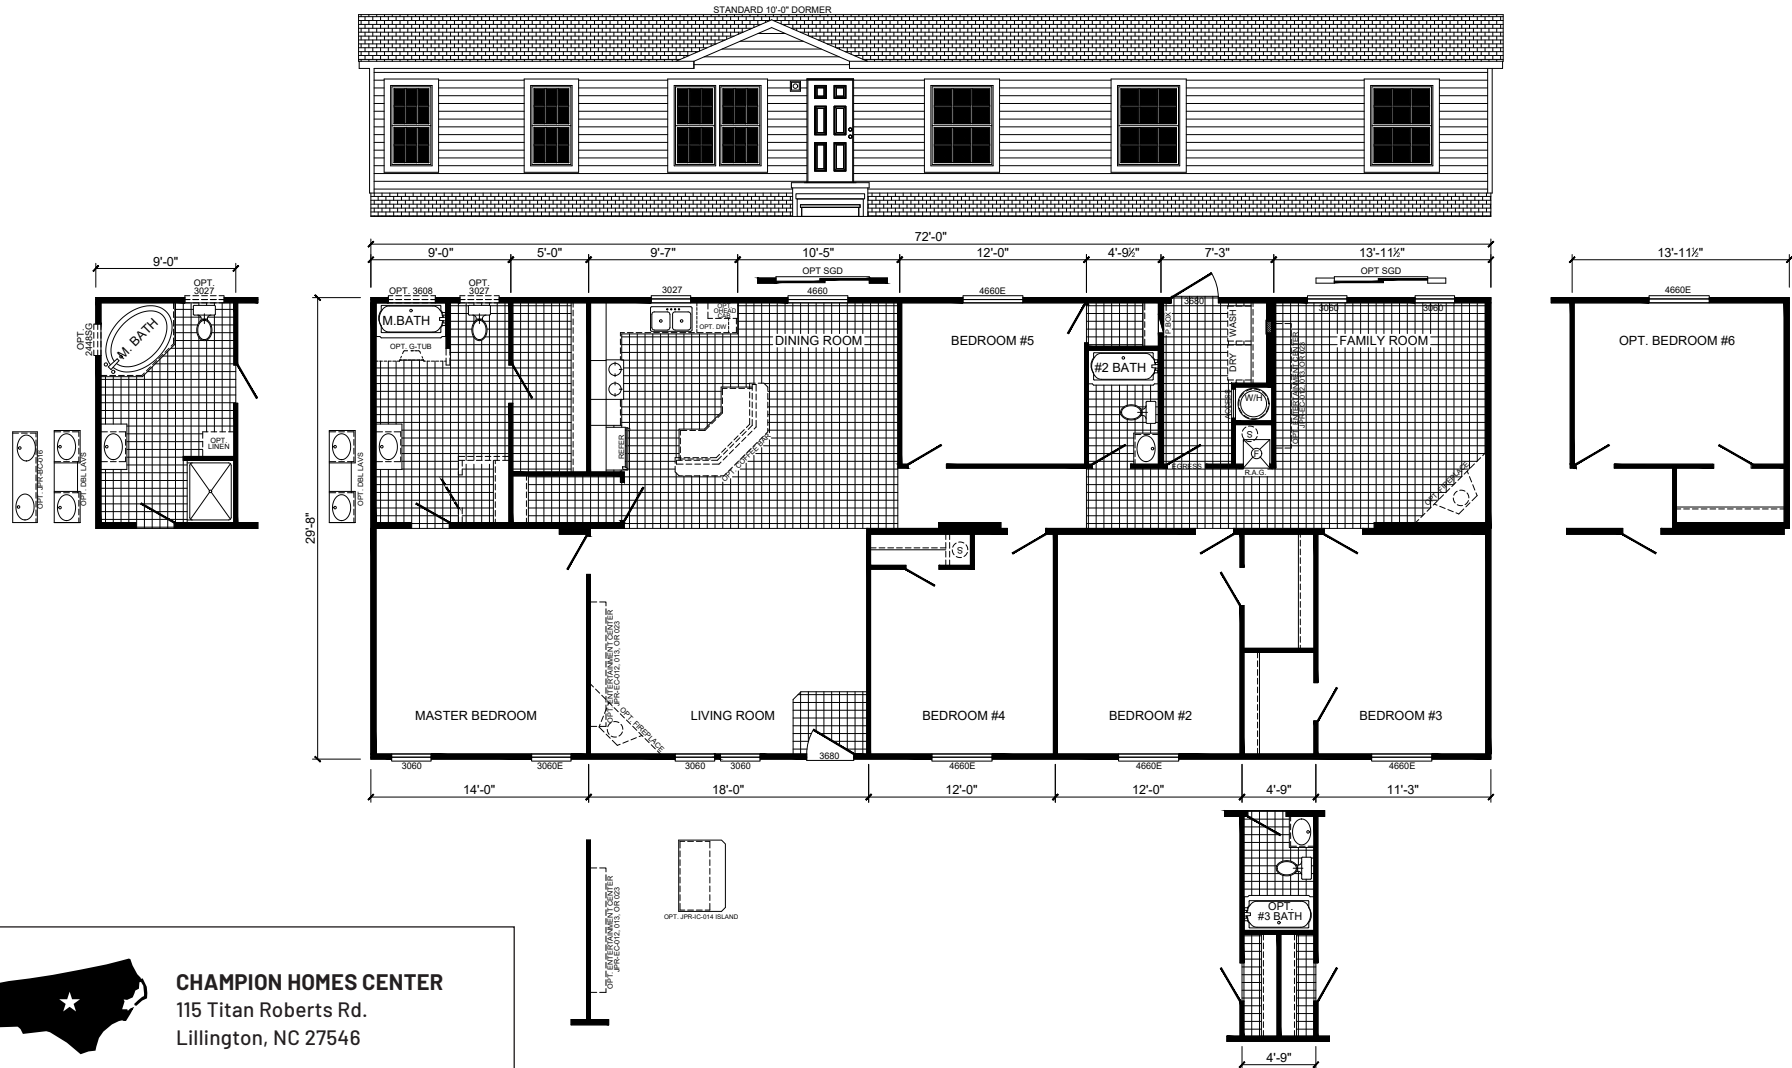

Wilona

Home Run Series

2,136 SQ. FT. (Approximate) 5 Bedroom, 2 Bath

Last Updated: 4-10-23

CHAMPION HOMES CENTER
115 Titan Roberts Rd.
Lillington, NC 27546

FBHExpo.com | 1-800-504-3238

IMPORTANT: Champion Homes reserves the right to modify, cancel or substitute products or features of this event at any time without prior notice or obligation. Pictures and other promotional materials are representative and may depict or contain floor plans, square footages, elevations, options, upgrades, extra design features, decorations, floor coverings, specialty light fixtures, custom paint and wall coverings, window treatments, landscaping, sound and alarm systems, furnishings, appliances, and other designer/decorator features and amenities that are not included as part of the home and/or may not be available at all locations. Home, pricing and community information is subject to change, and homes to prior sale, at any time without notice or obligation. ©2020 Champion Homes. All rights reserved.