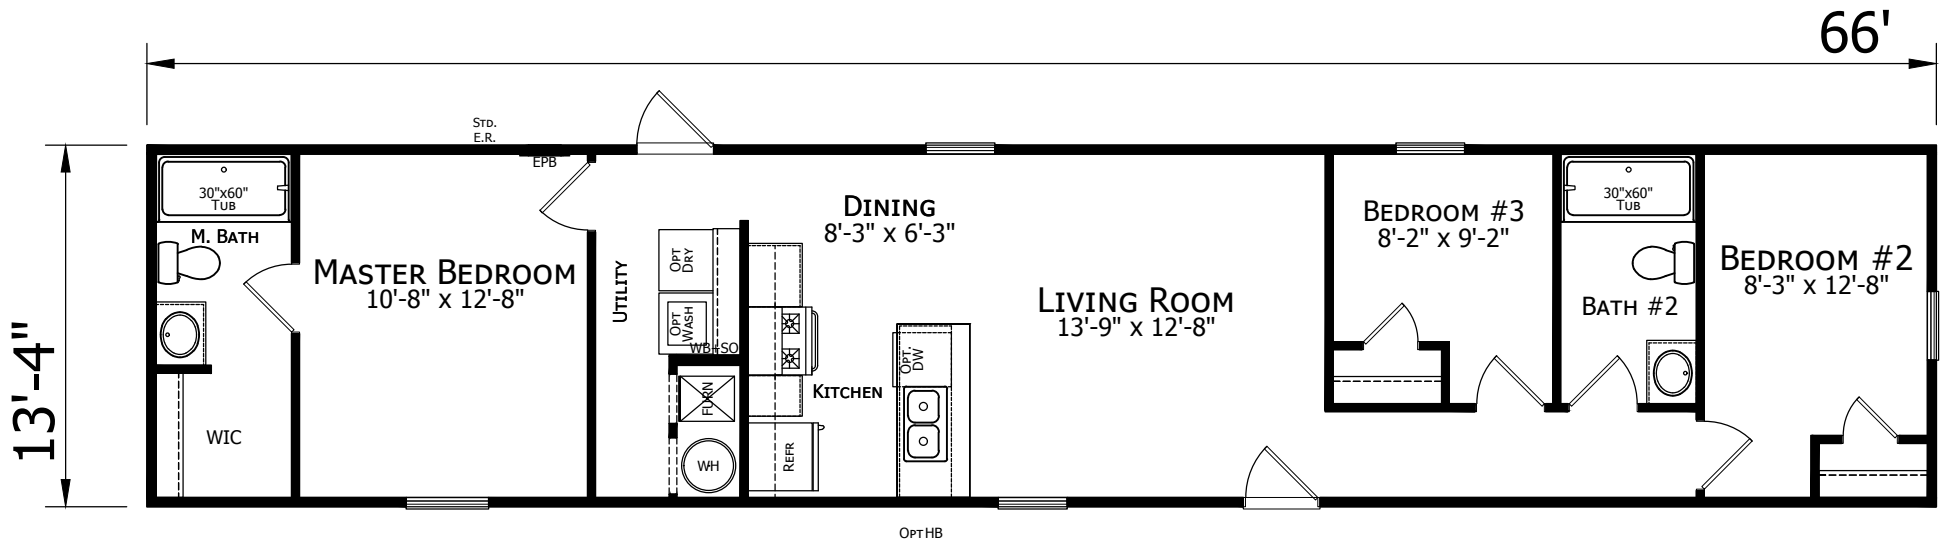

# Whittier

Prime Series

880 SQ. FT. (Approximate) 3 Bedroom, 2 Bath

CHAMPION<sup>®</sup>  
HOMES CENTER

Last Updated: 11-9-22

**CHAMPION HOMES CENTER**  
115 Titan Roberts Rd.  
Lillington, NC 27546

**FBHExpo.com | 1-800-504-3238**