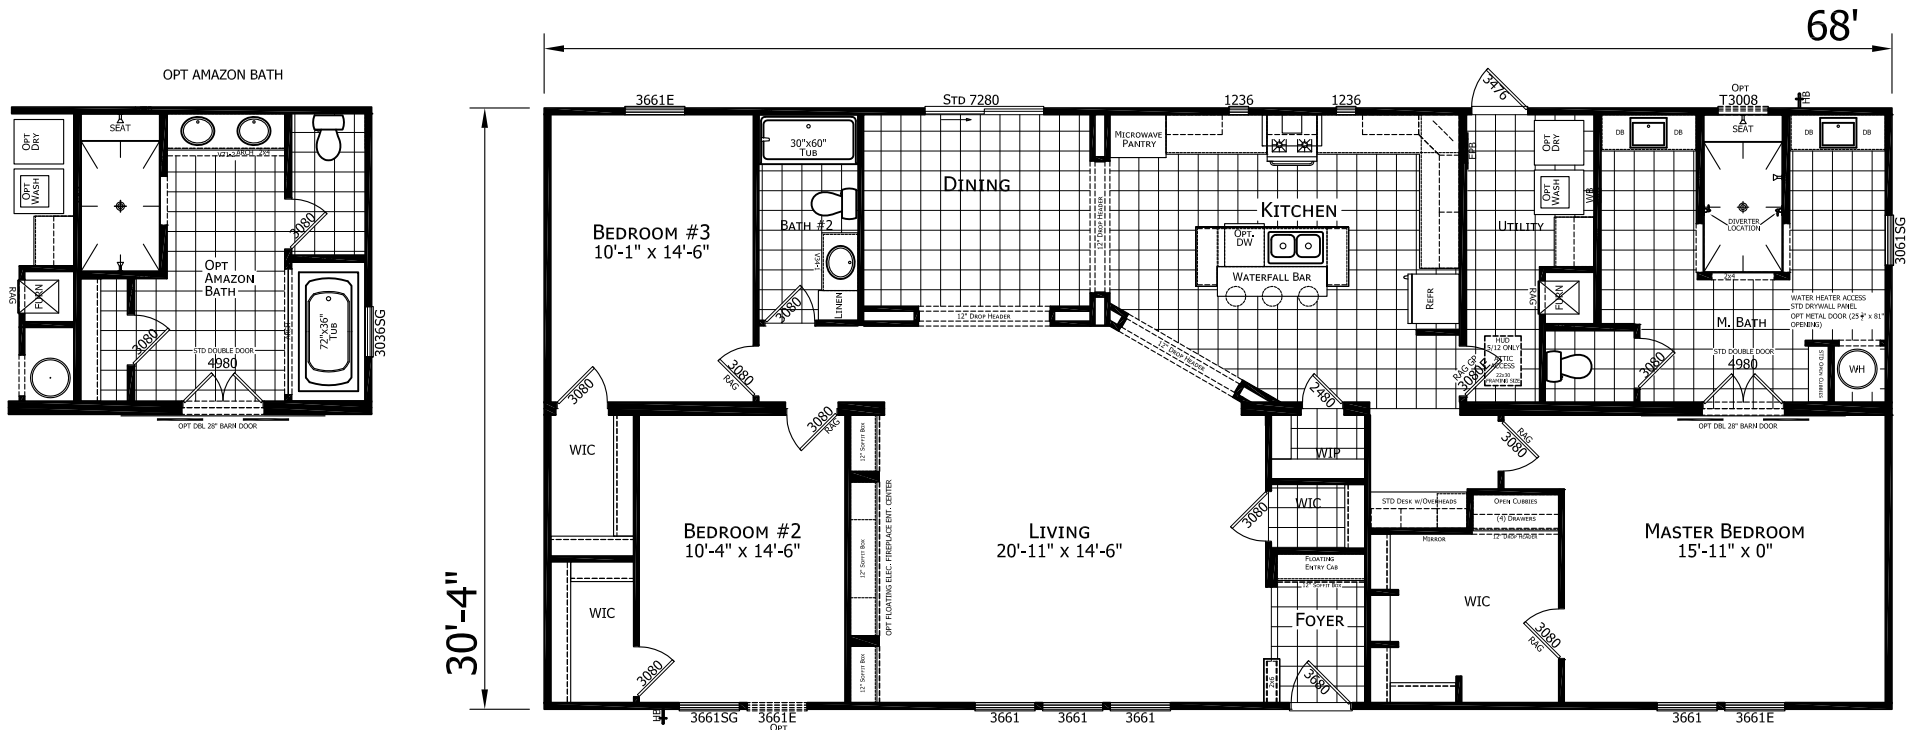

# Tyrrell

Dutch Elite Housing Series

2,062 SQ. FT. (Approximate) 3 Bedroom, 2 Bath

Last Updated: 12-9-24

**FACTORY EXPO HOME CENTERS**  
 115 Titan Roberts Rd.  
 Lillington, NC 27546

**FBHExpo.com | 1-800-504-3238**