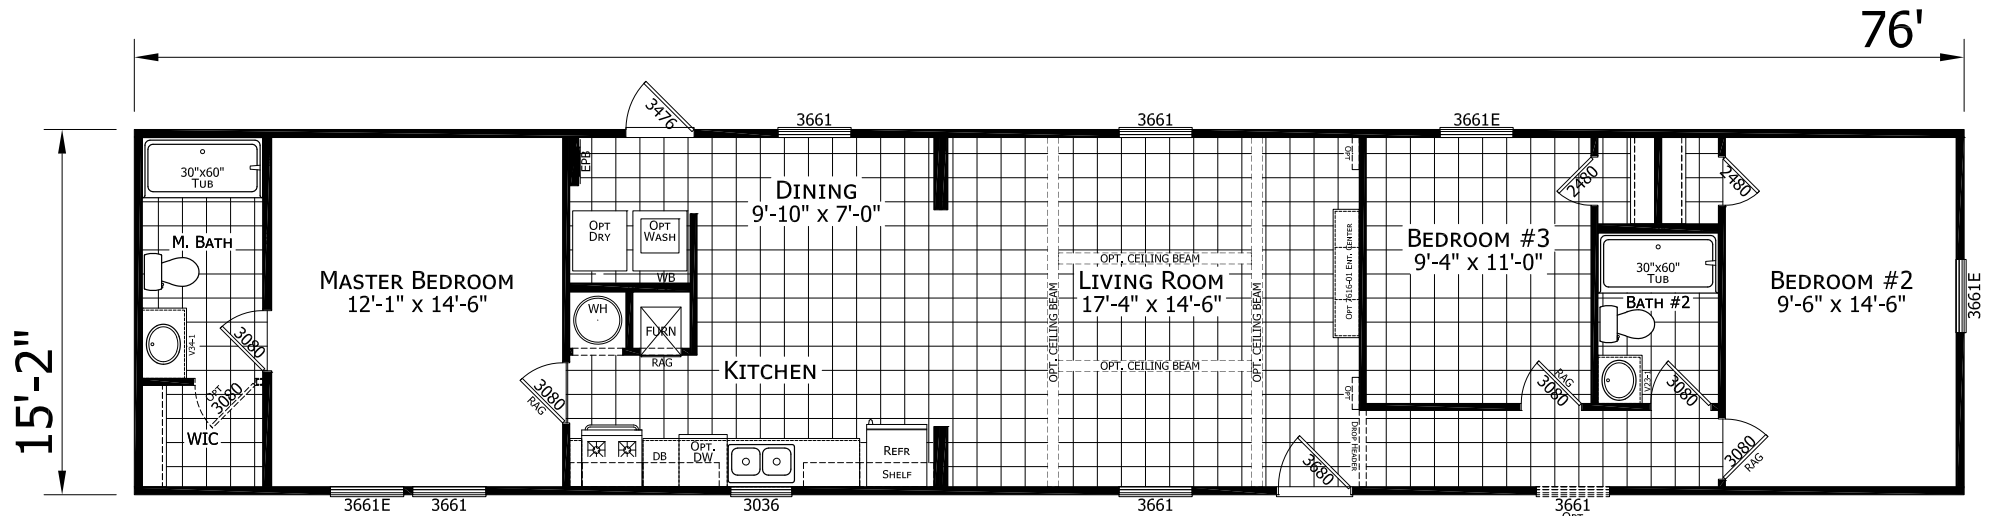

Stallings

Dutch Elite Housing Series

1,153 SQ. FT. (Approximate) 3 Bedroom, 2 Bath

Last Updated: 12-9-24

OPT MASTER BATH

OPT 2 BEDROOM

FACTORY EXPO HOME CENTERS
115 Titan Roberts Rd.
Lillington, NC 27546

FBHExpo.com | 1-800-504-3238