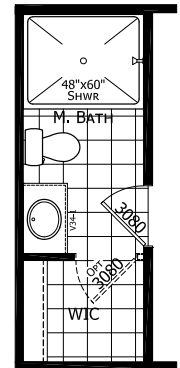

Stallings

Dutch Elite Housing Series

1,153 SQ. FT. (Approximate) 3 Bedroom, 2 Bath

Last Updated: 12-9-24

OPT MASTER BATH

OPT 2 BEDROOM

FACTORY EXPO HOME CENTERS
115 Titan Roberts Rd.
Lillington, NC 27546

FBHExpo.com | 1-800-504-3238