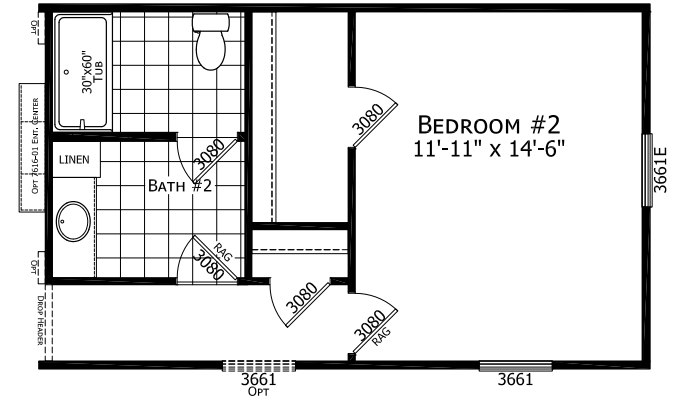

Stallings

Dutch Elite Housing Series

1,153 SQ. FT. (Approximate) 3 Bedroom, 2 Bath

Last Updated: 12-9-24

OPT MASTER BATH

OPT 2 BEDROOM

FACTORY EXPO HOME CENTERS
115 Titan Roberts Rd.
Lillington, NC 27546

FBHExpo.com | 1-800-504-3238