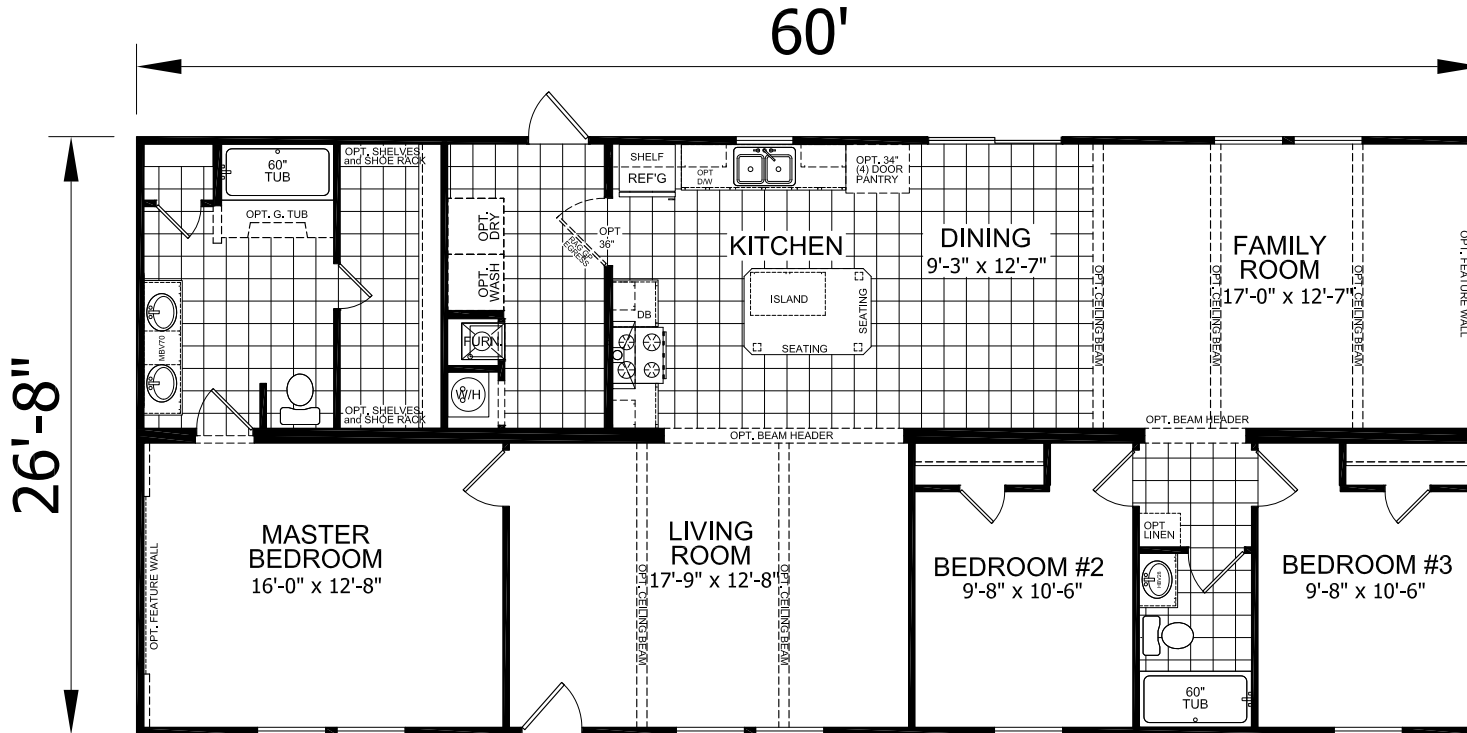

Rowan

Dutch Elite Housing Series

Factory Expo

"Factory Direct Pricing" HOME CENTERS

3 Bedroom, 2 Bath
Approx. 1,600 Sq. Ft.

Last Updated: 9-14-20

115 Titan Roberts Road
Lillington NC 27546

For Detailed Directions See Map On Our Website