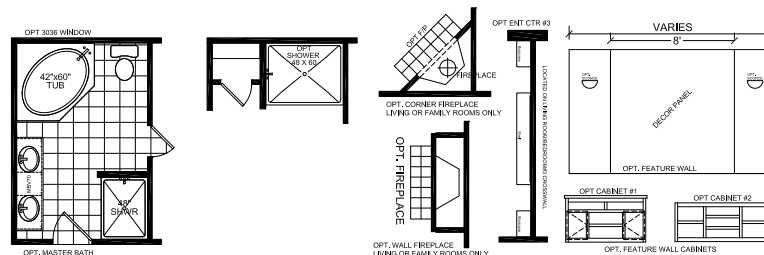

Rowan

Dutch Elite Housing Series

Factory Expo

"Factory Direct Pricing" HOME CENTERS

3 Bedroom, 2 Bath
Approx. 1,600 Sq. Ft.

Last Updated: 9-14-20

115 Titan Roberts Road
Lillington NC 27546

For Detailed Directions See Map On Our Website