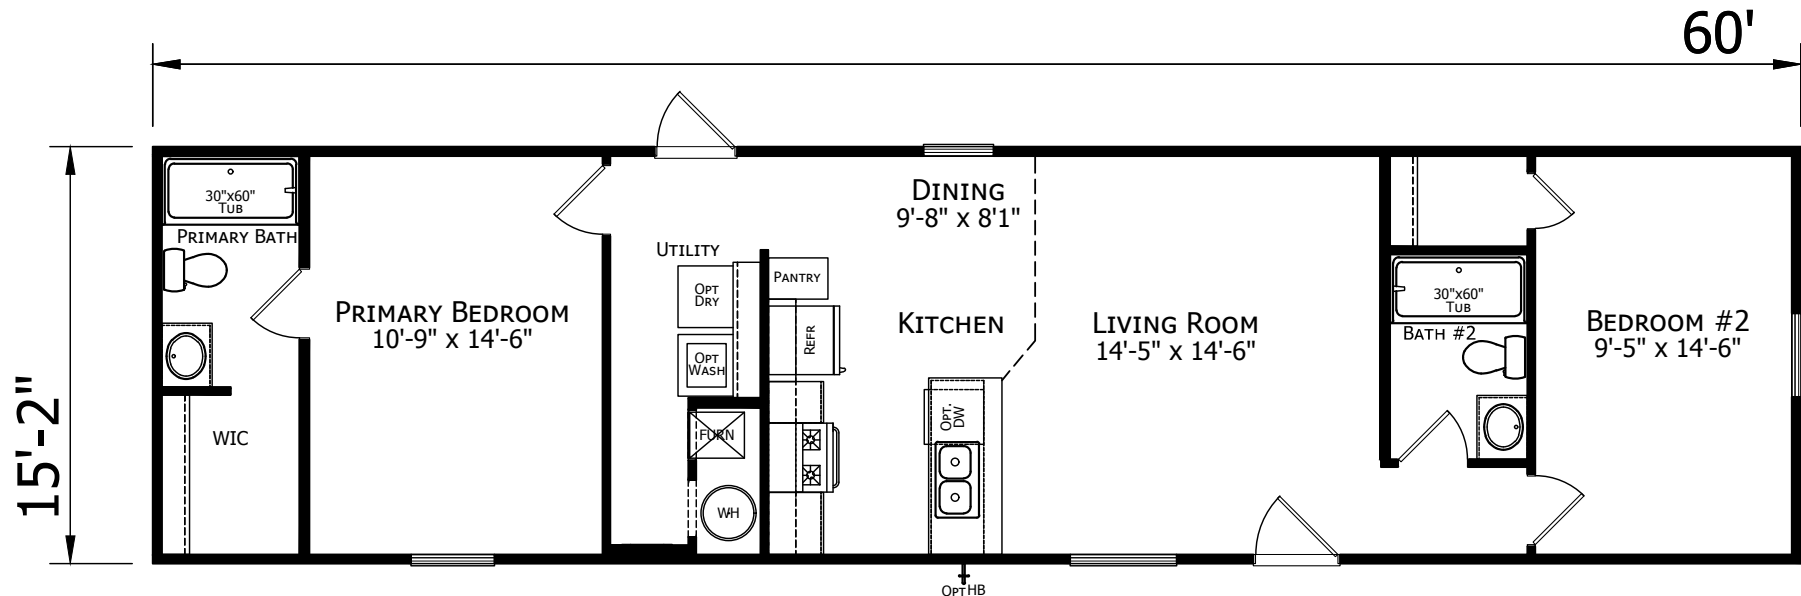

# Rosella

Prime Series

910 SQ. FT. (Approximate) 2 Bedroom, 2 Bath

Last Updated: 7-1-24

**CHAMPION HOMES CENTER**  
115 Titan Roberts Rd.  
Lillington, NC 27546

**FBHExpo.com | 1-800-504-3238**

**IMPORTANT:** Champion Homes reserves the right to modify, cancel or substitute products or features of this event at any time without prior notice or obligation. Pictures and other promotional materials are representative and may depict or contain floor plans, square footages, elevations, options, upgrades, extra design features, decorations, floor coverings, specialty light fixtures, custom paint and wall coverings, window treatments, landscaping, sound and alarm systems, furnishings, appliances, and other designer/decorator features and amenities that are not included as part of the home and/or may not be available at all locations. Home, pricing and community information is subject to change, and homes to prior sale, at any time without notice or obligation. ©2020 Alta Cima Corp. All rights reserved.