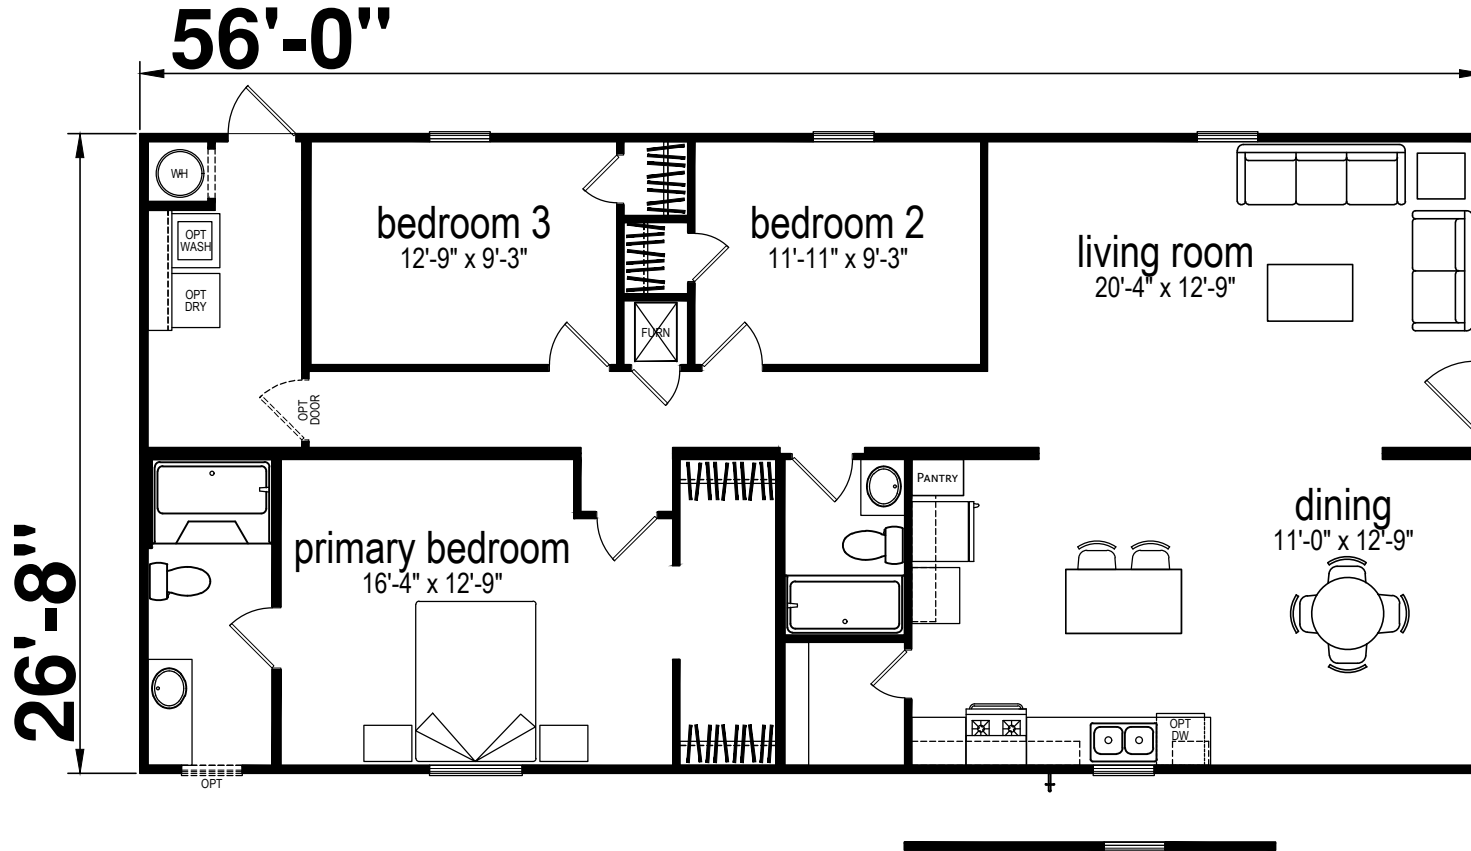

Pantego

Prime Series

1,493 SQ. FT. (Approximate) 3 Bedroom, 2 Bath

Last Updated: 1-21-25

CHAMPION HOMES CENTER
115 Titan Roberts Rd.
Lillington, NC 27546

FBHExpo.com | 1-800-504-3238

IMPORTANT: Champion Homes reserves the right to modify, cancel or substitute products or features of this event at any time without prior notice or obligation. Pictures and other promotional materials are representative and may depict or contain floor plans, square footages, elevations, options, upgrades, extra design features, decorations, floor coverings, specialty light fixtures, custom paint and wall coverings, window treatments, landscaping, sound and alarm systems, furnishings, appliances, and other designer/decorator features and amenities that are not included as part of the home and/or may not be available at all locations. Home, pricing and community information is subject to change, and homes to prior sale, at any time without notice or obligation. ©2020 Alta Cima Corp. All rights reserved.